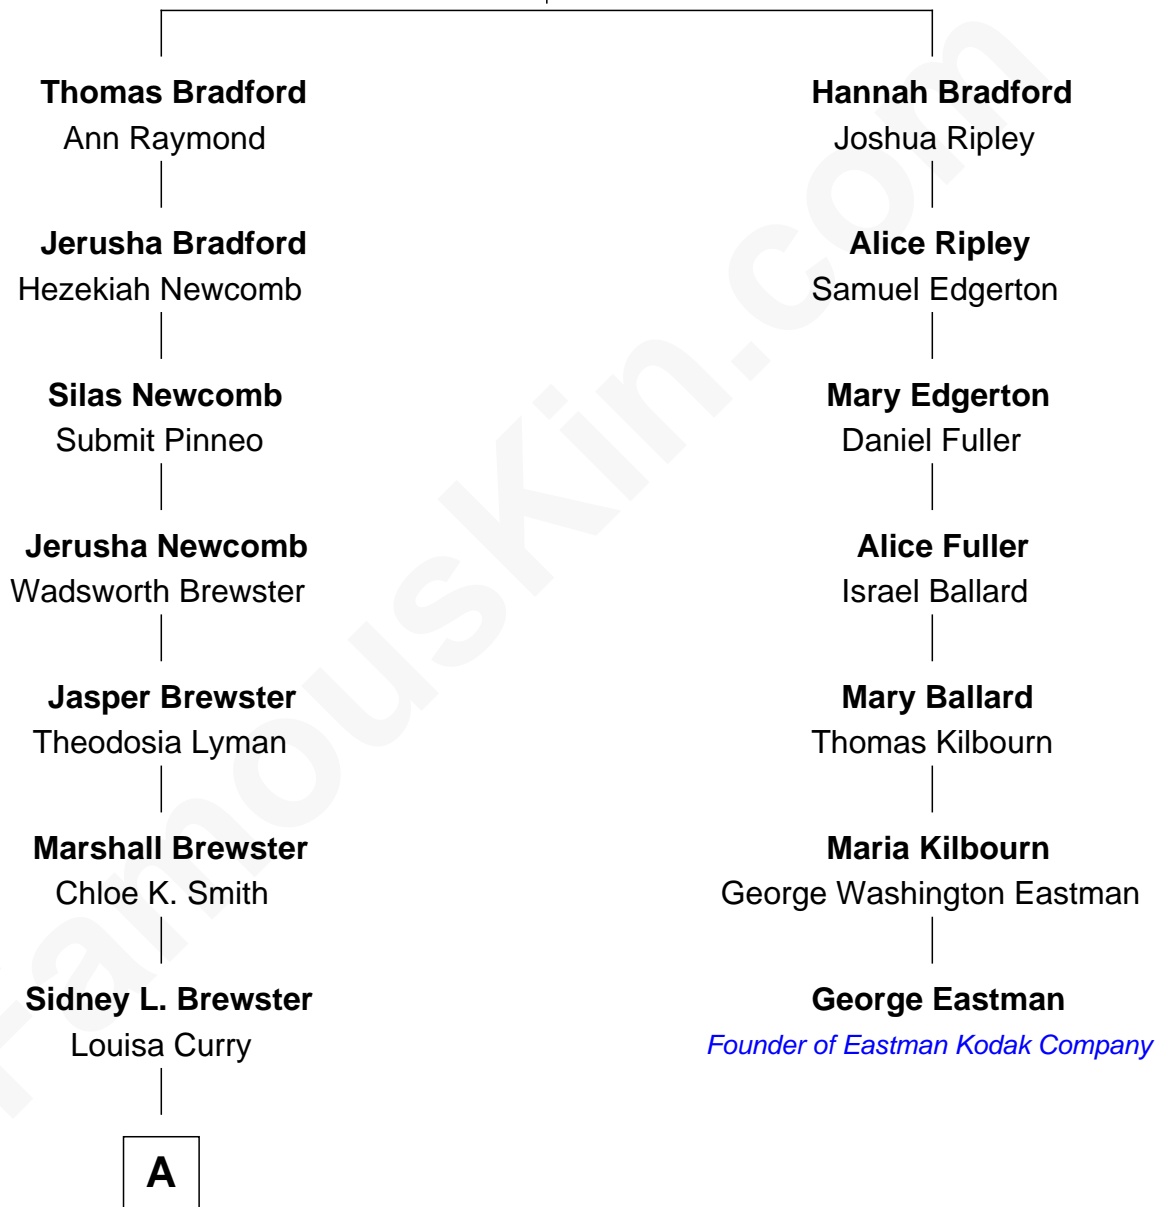

# FamousKin.com Relationship Chart of

**Austin Butler**

*TV and Movie Actor*

6th cousin 5 times removed of

**George Eastman**

*Founder of Eastman Kodak Company*

**William Bradford**

Alice Richards

**A**

—  
**Grace Lillian Brewster**  
Fred Emerson Padelford

—  
**Barbara Lou Padelford**  
Charles Lonzo Hendrickson

—  
**Linda Lou Hendrickson**  
Michael Ray Butler

—  
**David Ray Butler**  
Lori Anne Howell