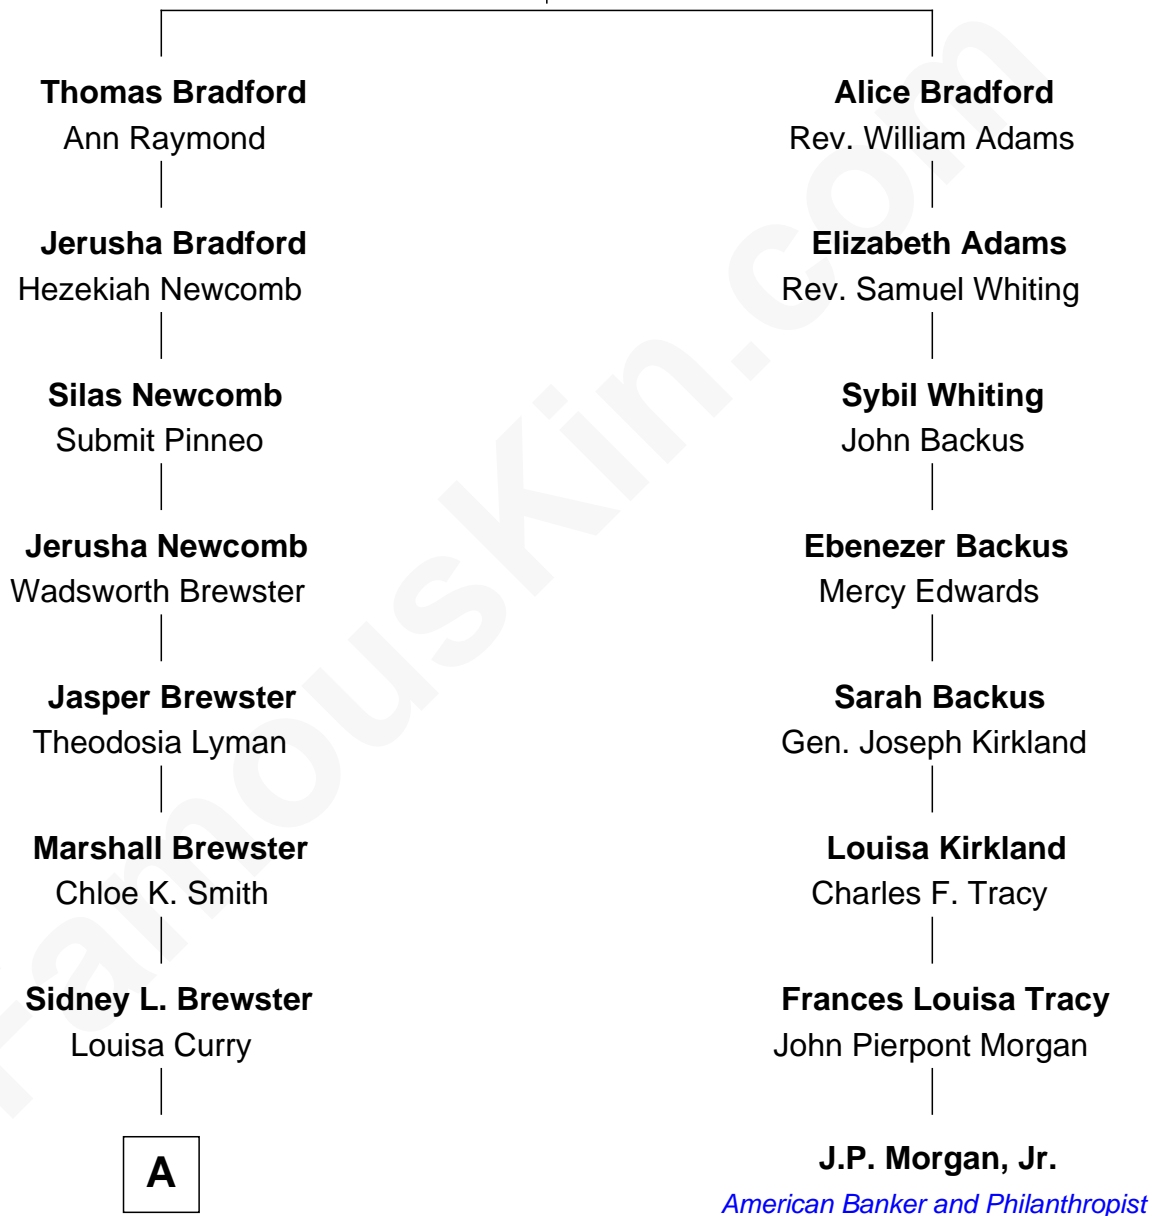

FamousKin.com Relationship Chart of

Austin Butler

TV and Movie Actor

7th cousin 4 times removed of

J.P. Morgan, Jr.

American Banker and Philanthropist

William Bradford

Alice Richards

A

—
Grace Lillian Brewster
Fred Emerson Padelford

—
Barbara Lou Padelford
Charles Lonzo Hendrickson

—
Linda Lou Hendrickson
Michael Ray Butler

—
David Ray Butler
Lori Anne Howell

—
Austin Butler
TV and Movie Actor