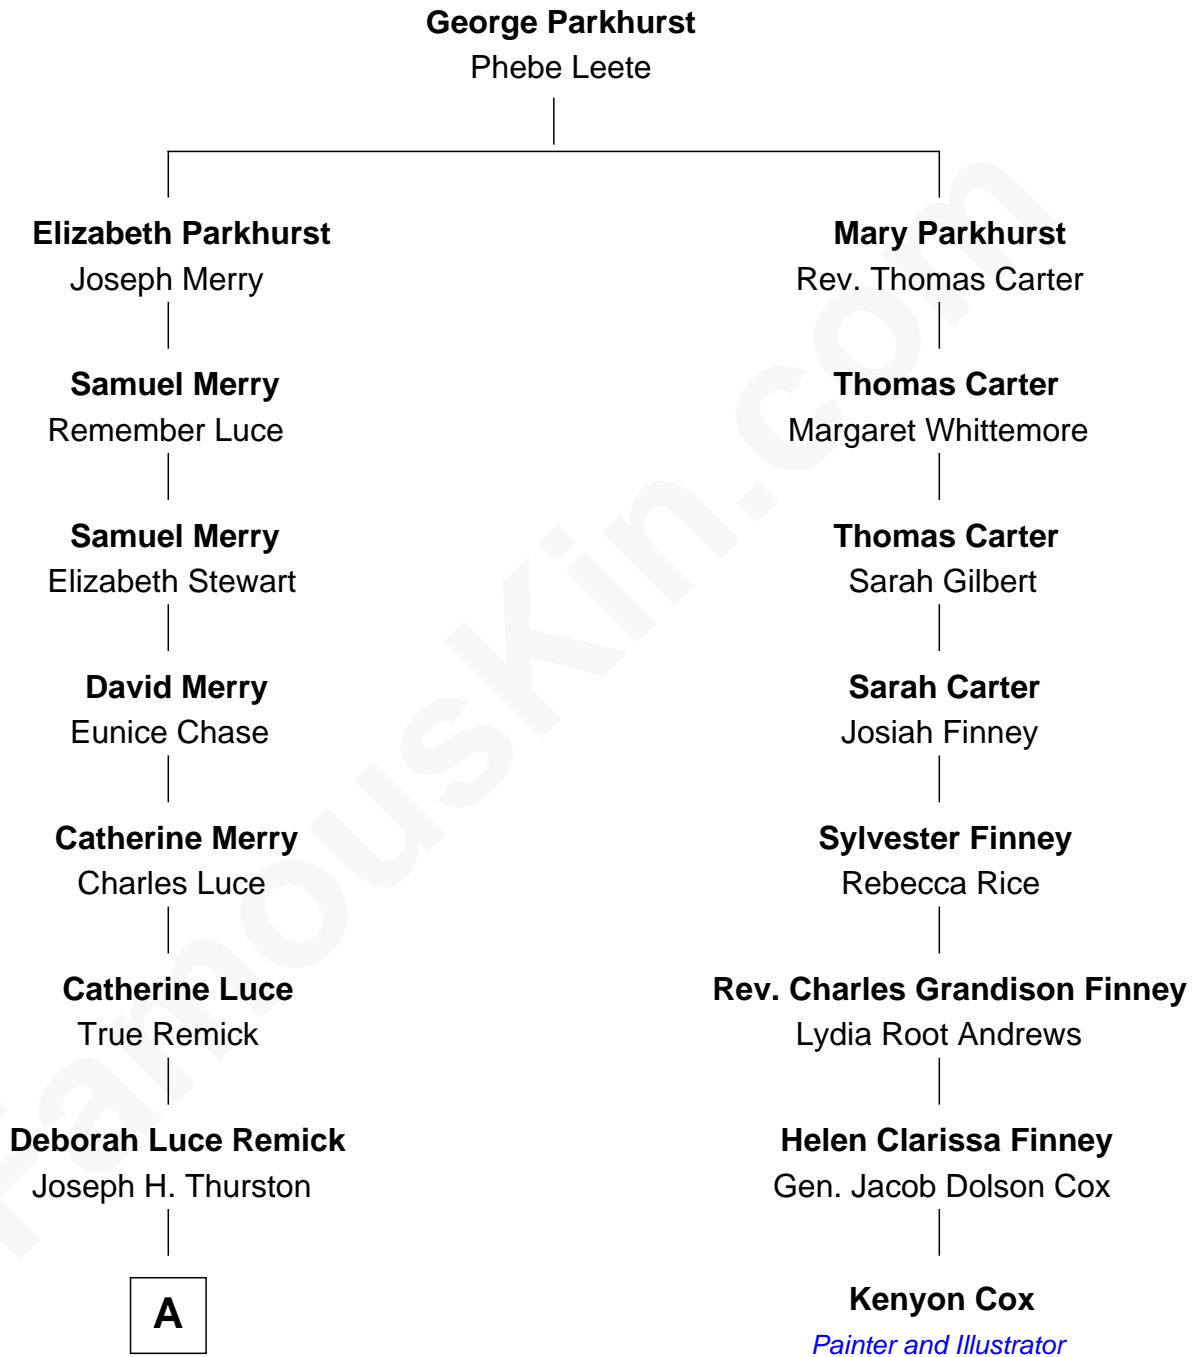

# FamousKin.com Relationship Chart of

**Michelle Williams**

*TV, Movie and Stage Actress*

7th cousin 4 times removed of

**Kenyon Cox**

*Painter and Illustrator*

**A**

—  
**Mary Adelaide Thurston**

Frank Thomas Williams

—  
**Lloyd Garfield Williams**

Mae Elizabeth Sigwart

—  
**Richard Sigwart Williams**

Sylva Berthea Brurs

—  
**Larry Richard Williams**

Carla Ingrid Swenson

—  
**Michelle Williams**