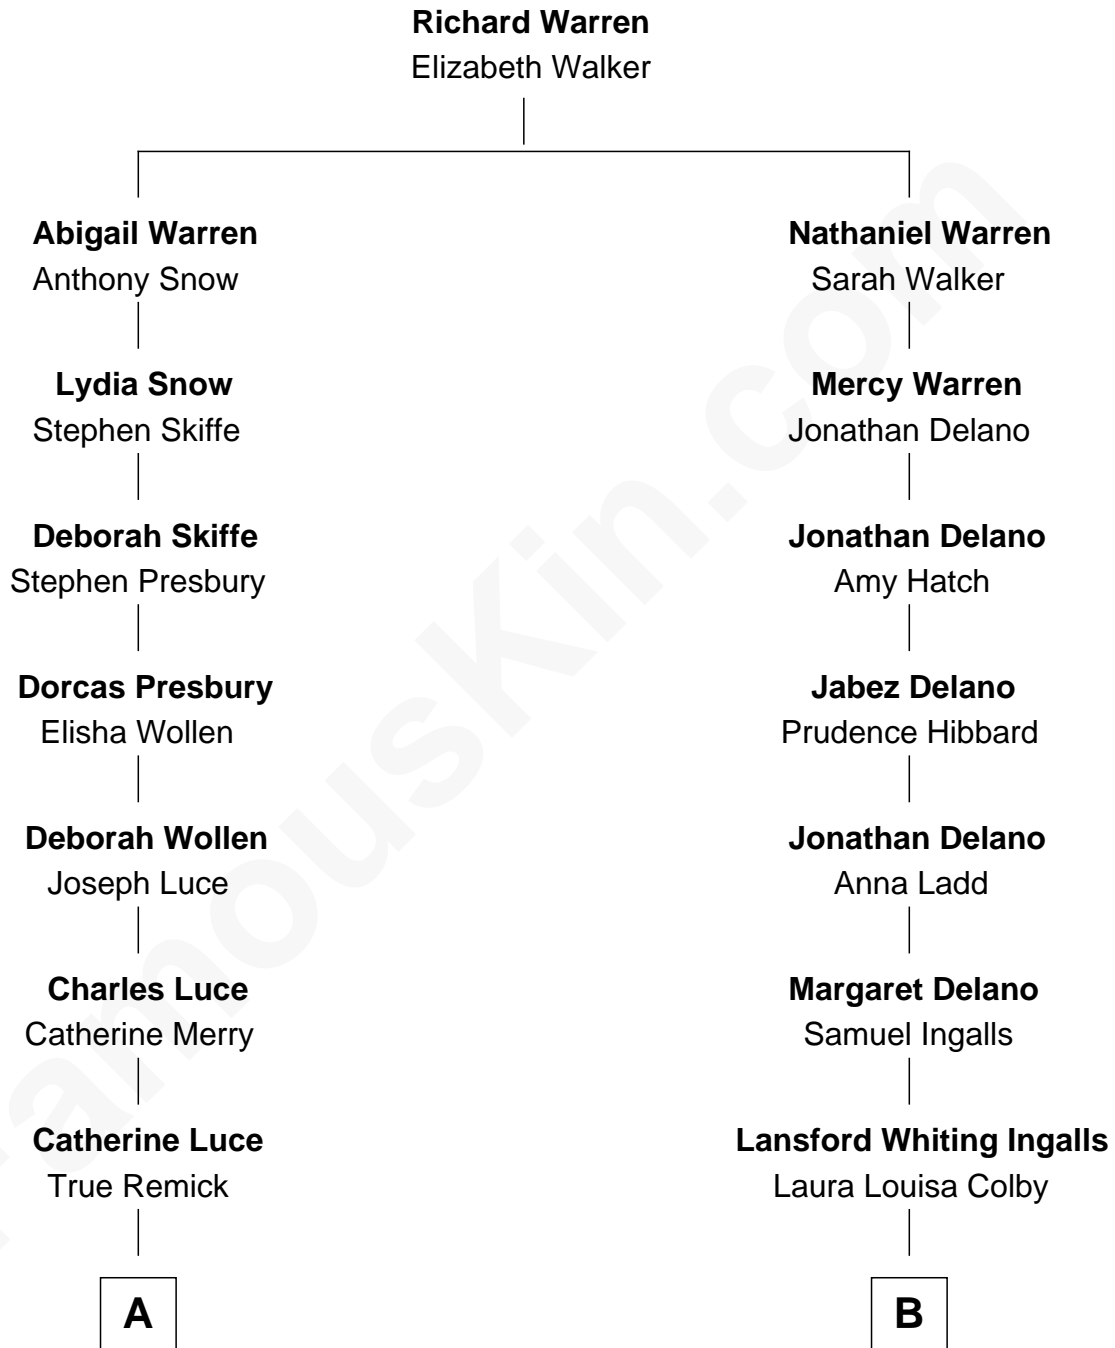

# FamousKin.com Relationship Chart of

**Michelle Williams**

*TV, Movie and Stage Actress*

8th cousin 4 times removed of

**Laura Ingalls-Wilder**

*Author of Little House on the Prairie*

**A**

**Deborah Luce Remick**

Joseph H. Thurston

**Mary Adelaide Thurston**

Frank Thomas Williams

**Lloyd Garfield Williams**

Mae Elizabeth Sigwart

**Richard Sigwart Williams**

Sylva Berthea Brurs

**Larry Richard Williams**

Carla Ingrid Swenson

**Michelle Williams**

*TV, Movie and Stage Actress*

**B**

**Charles Phillip Ingalls**

Caroline Lake Quiner

**Laura Ingalls-Wilder**

*Author of Little House on the Prairie*