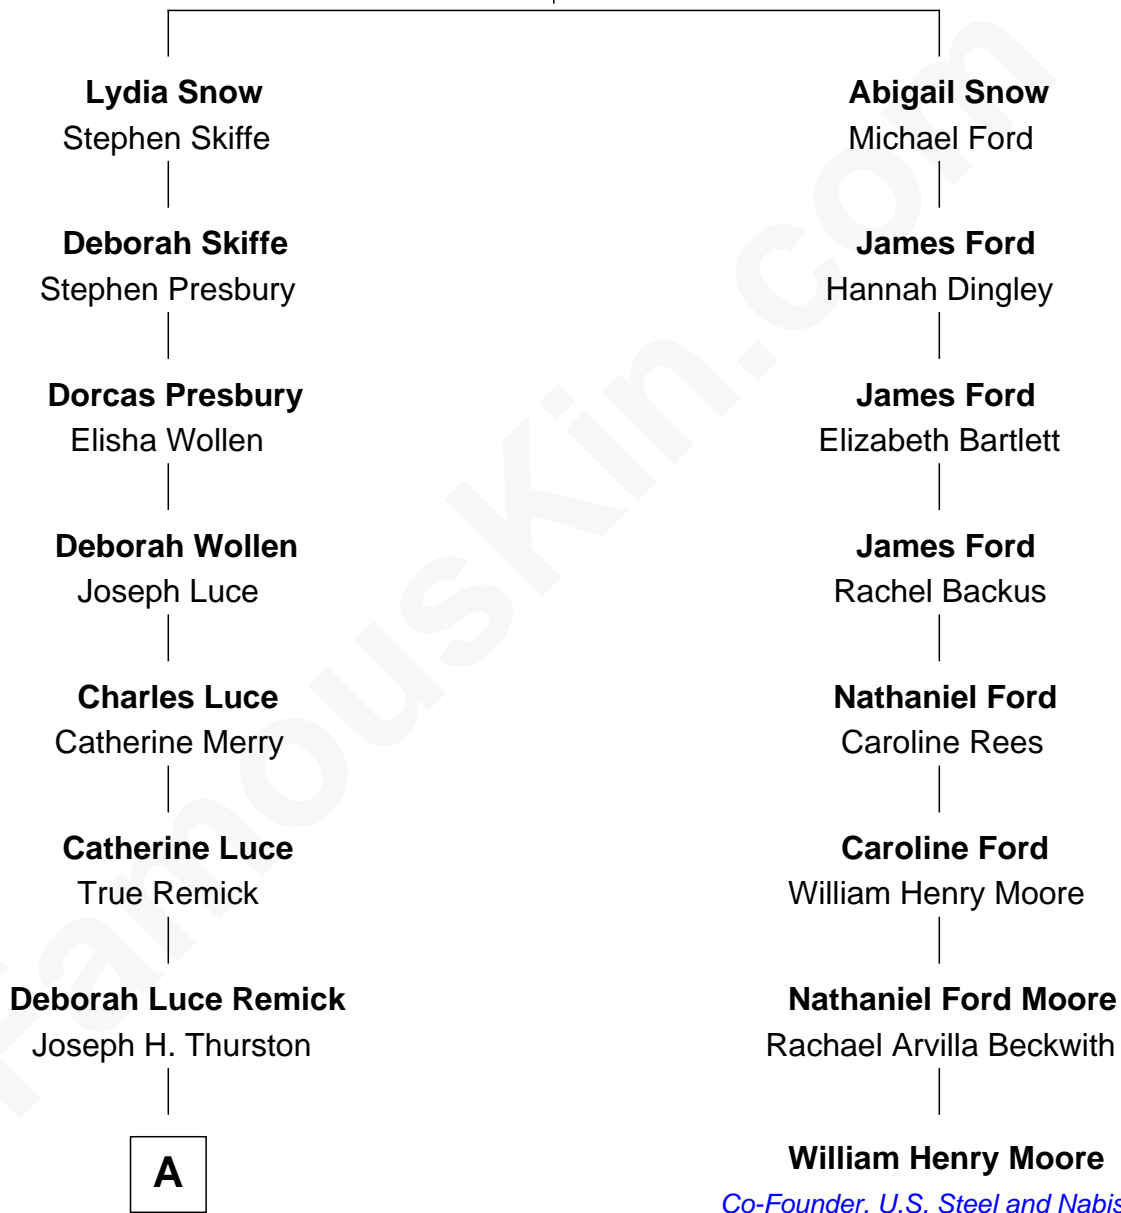

FamousKin.com Relationship Chart of

Michelle Williams

TV, Movie and Stage Actress

7th cousin 4 times removed of

William Henry Moore

Co-Founder, U.S. Steel and Nabisco

Anthony Snow

Abigail Warren

A

—
Mary Adelaide Thurston

Frank Thomas Williams

—
Lloyd Garfield Williams

Mae Elizabeth Sigwart

—
Richard Sigwart Williams

Sylva Berthea Brurs

—
Larry Richard Williams