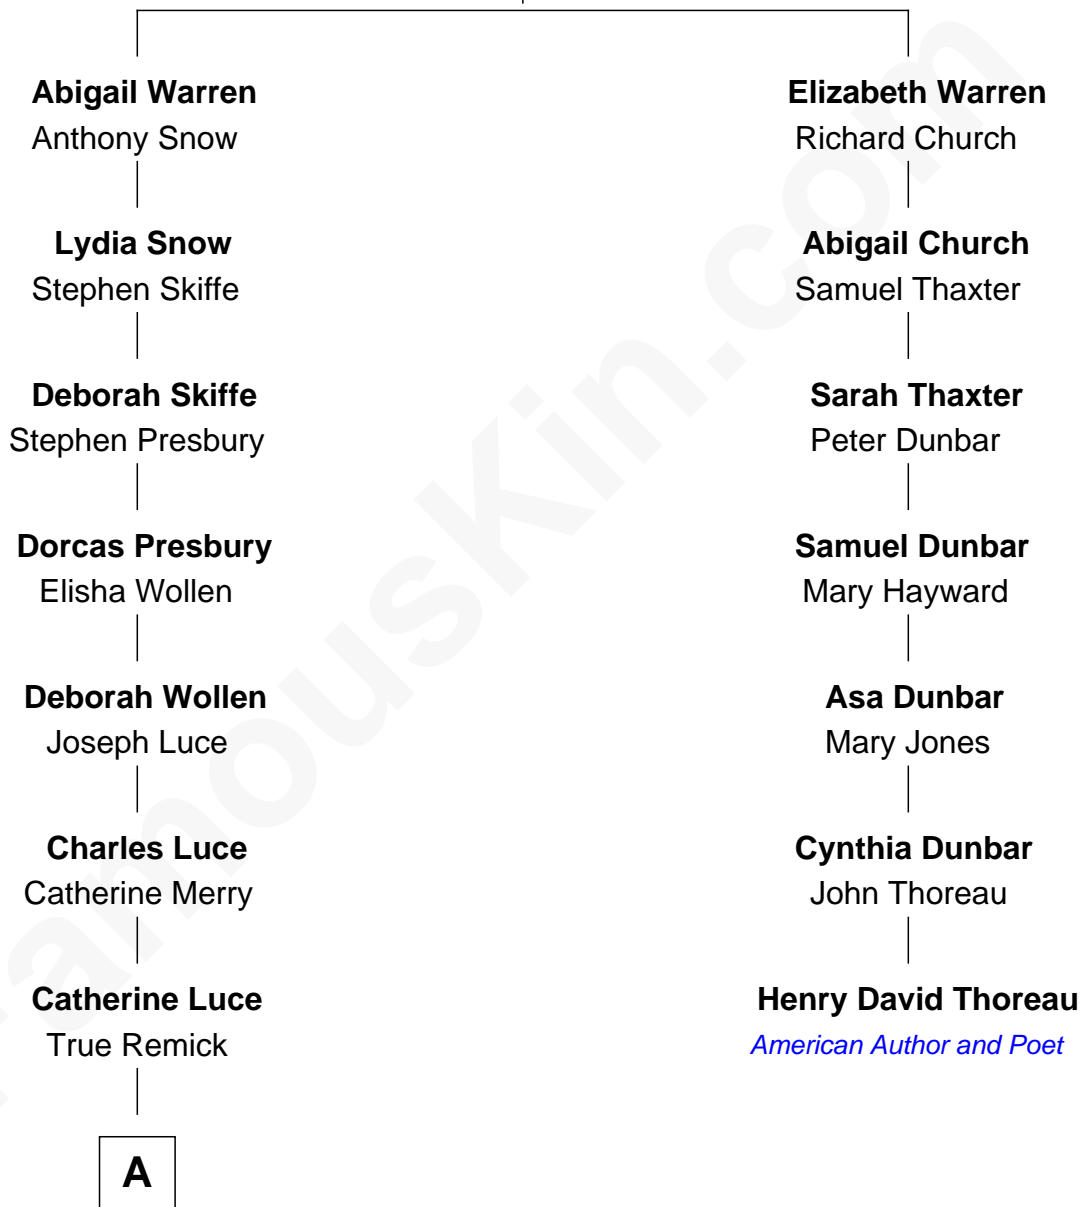

FamousKin.com Relationship Chart of

Michelle Williams

TV, Movie and Stage Actress

6th cousin 6 times removed of

Henry David Thoreau

American Author and Poet

Richard Warren
Elizabeth Walker

A

Deborah Luce Remick

Joseph H. Thurston

Mary Adelaide Thurston

Frank Thomas Williams

Lloyd Garfield Williams

Mae Elizabeth Sigwart

Richard Sigwart Williams

Sylva Berthea Brurs