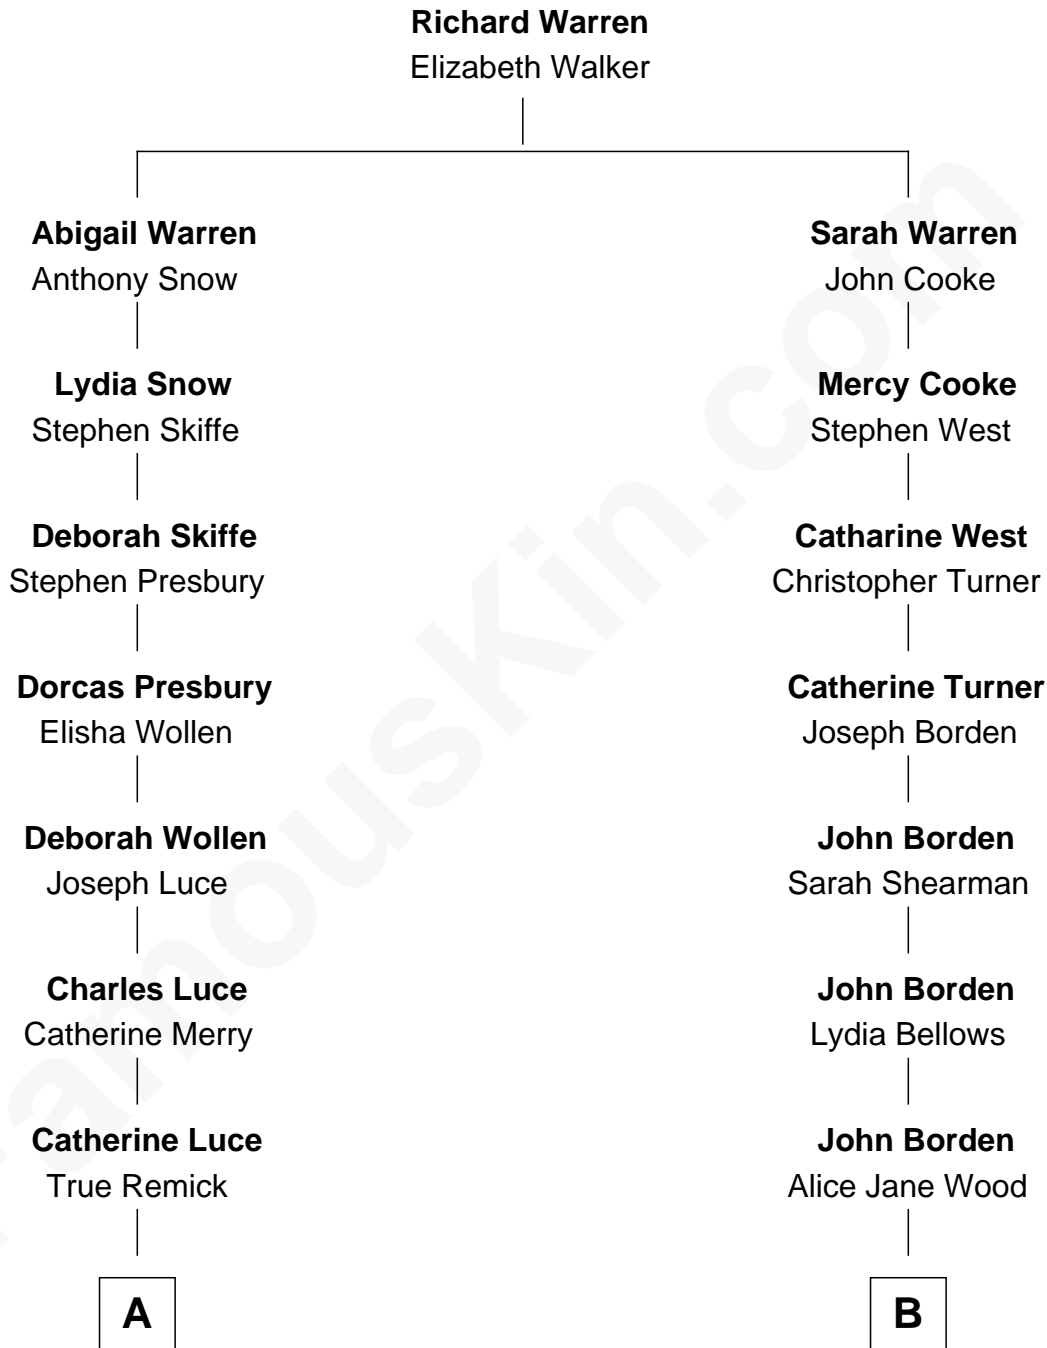

FamousKin.com Relationship Chart of

Michelle Williams

TV, Movie and Stage Actress

10th cousin 2 times removed of

Adlai Stevenson III

U.S. Senator from Illinois

A

Deborah Luce Remick

Joseph H. Thurston

Mary Adelaide Thurston

Frank Thomas Williams

Lloyd Garfield Williams

Mae Elizabeth Sigwart

Richard Sigwart Williams

Sylva Berthea Brurs

Larry Richard Williams