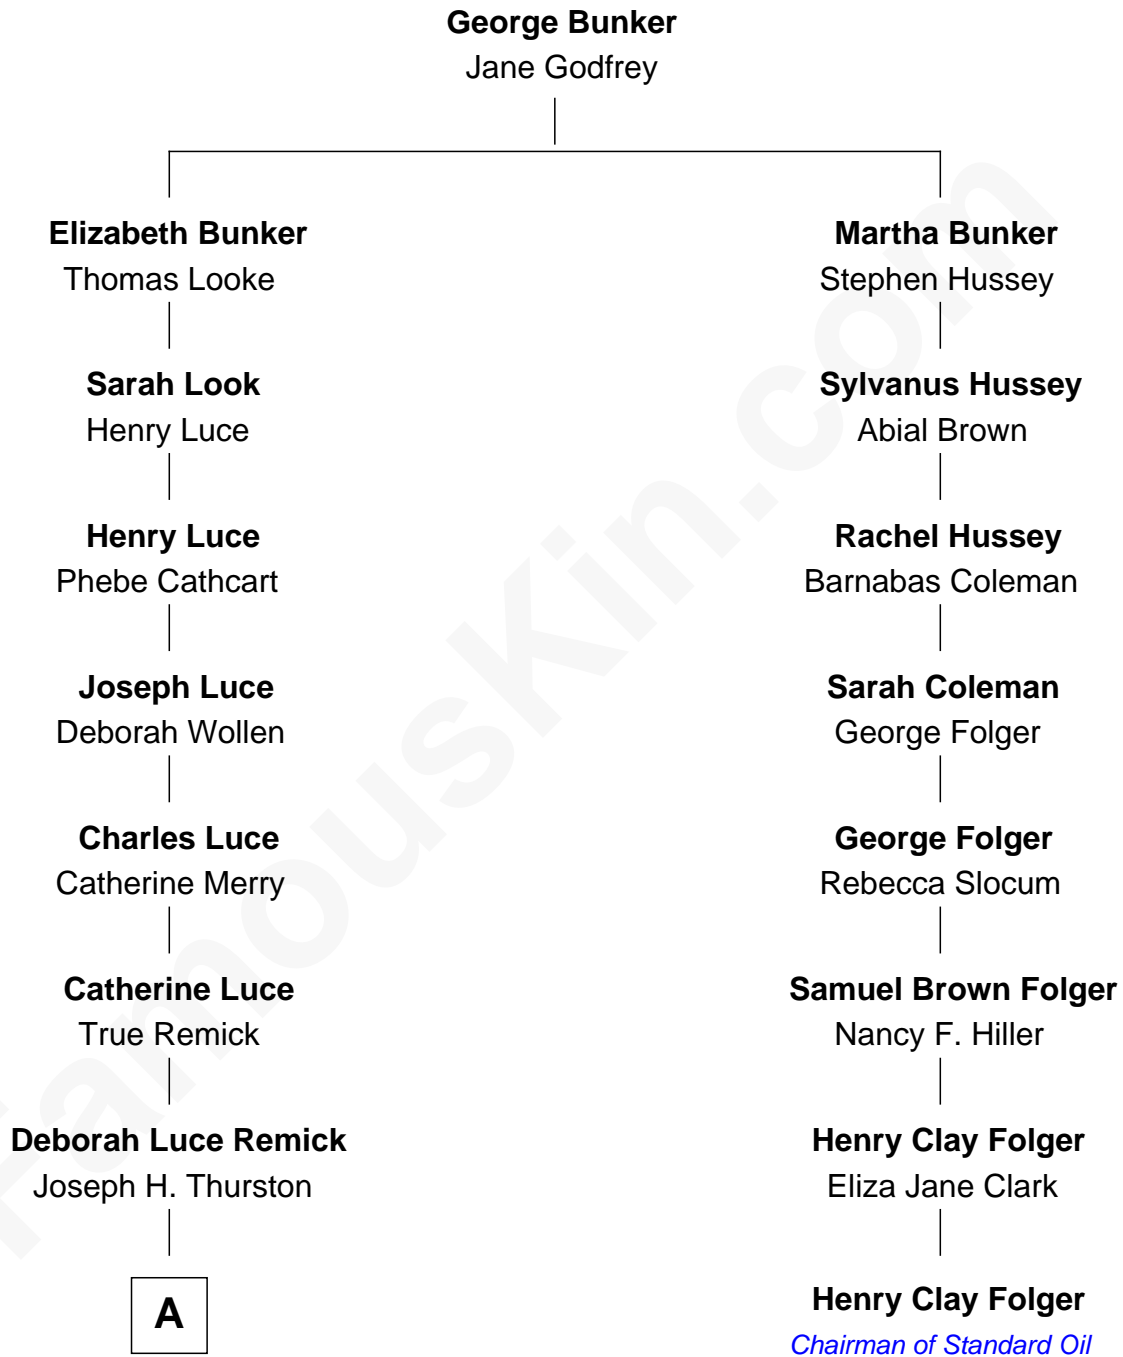

FamousKin.com Relationship Chart of

Michelle Williams

TV, Movie and Stage Actress

7th cousin 4 times removed of

Henry Clay Folger

Founder of Folger Shakespeare Library and Chairman of Standard Oil

A

—
Mary Adelaide Thurston

Frank Thomas Williams

—
Lloyd Garfield Williams

Mae Elizabeth Sigwart

—
Richard Sigwart Williams

Sylva Berthea Brurs

—
Larry Richard Williams

Carla Ingrid Swenson

—
Michelle Williams

TV, Movie and Stage Actress