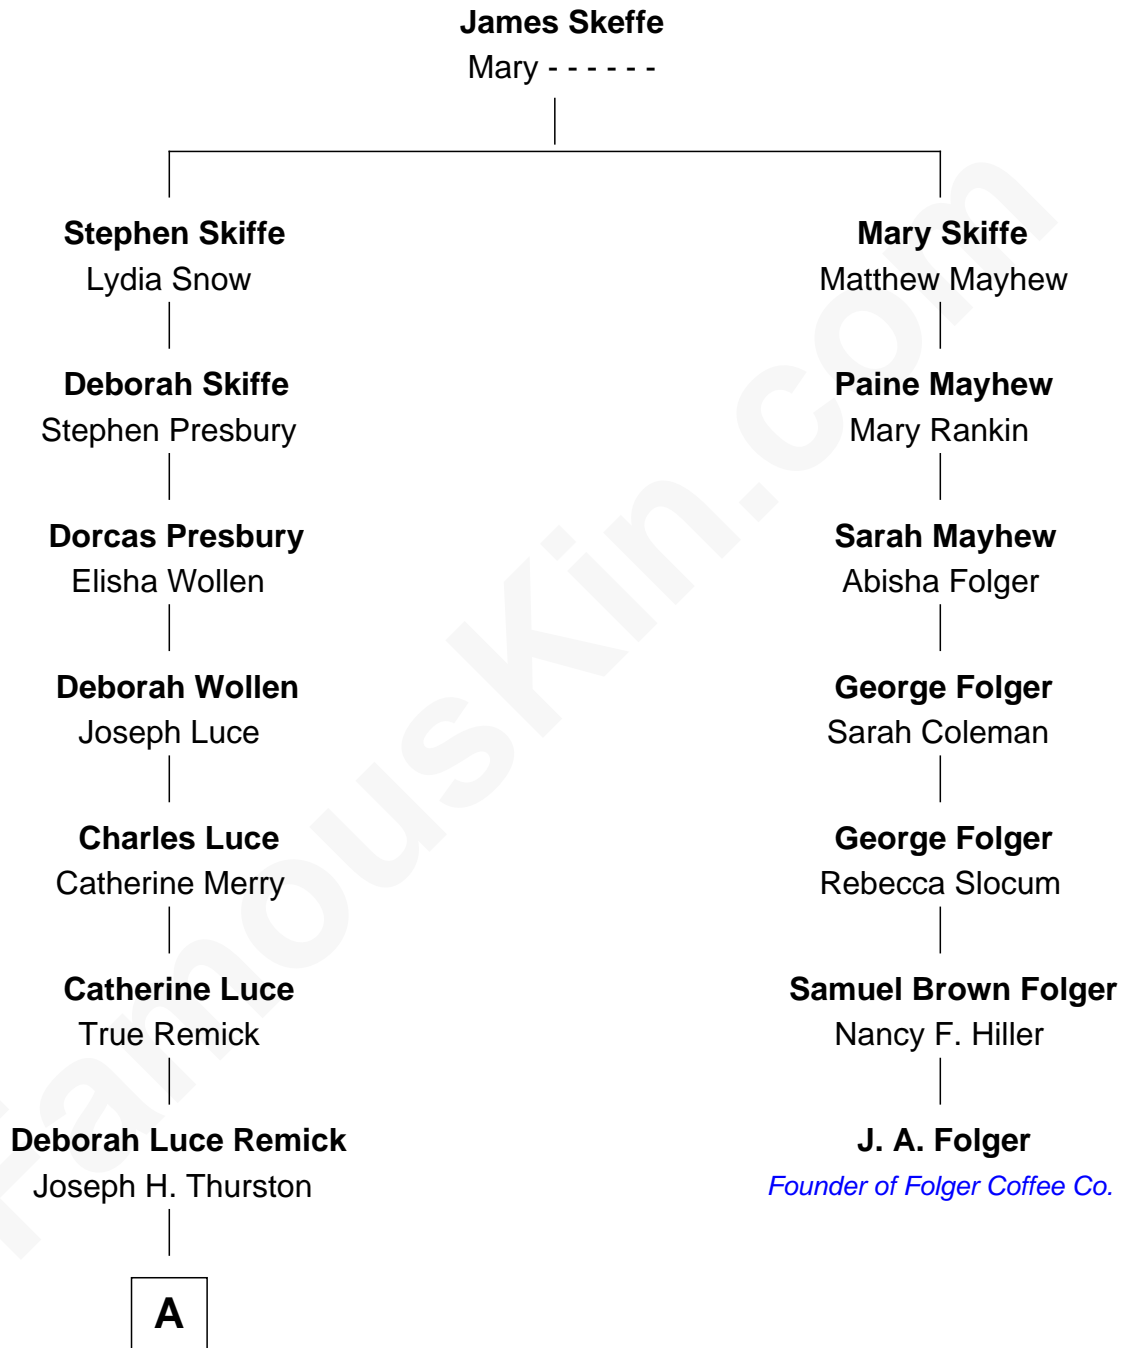

## Relationship Chart of

### Michelle Williams

TV, Movie and Stage Actress

6th cousin 5 times removed of

**J. A. Folger**

Founder of Folger Coffee Company

**A**

—  
**Mary Adelaide Thurston**

Frank Thomas Williams