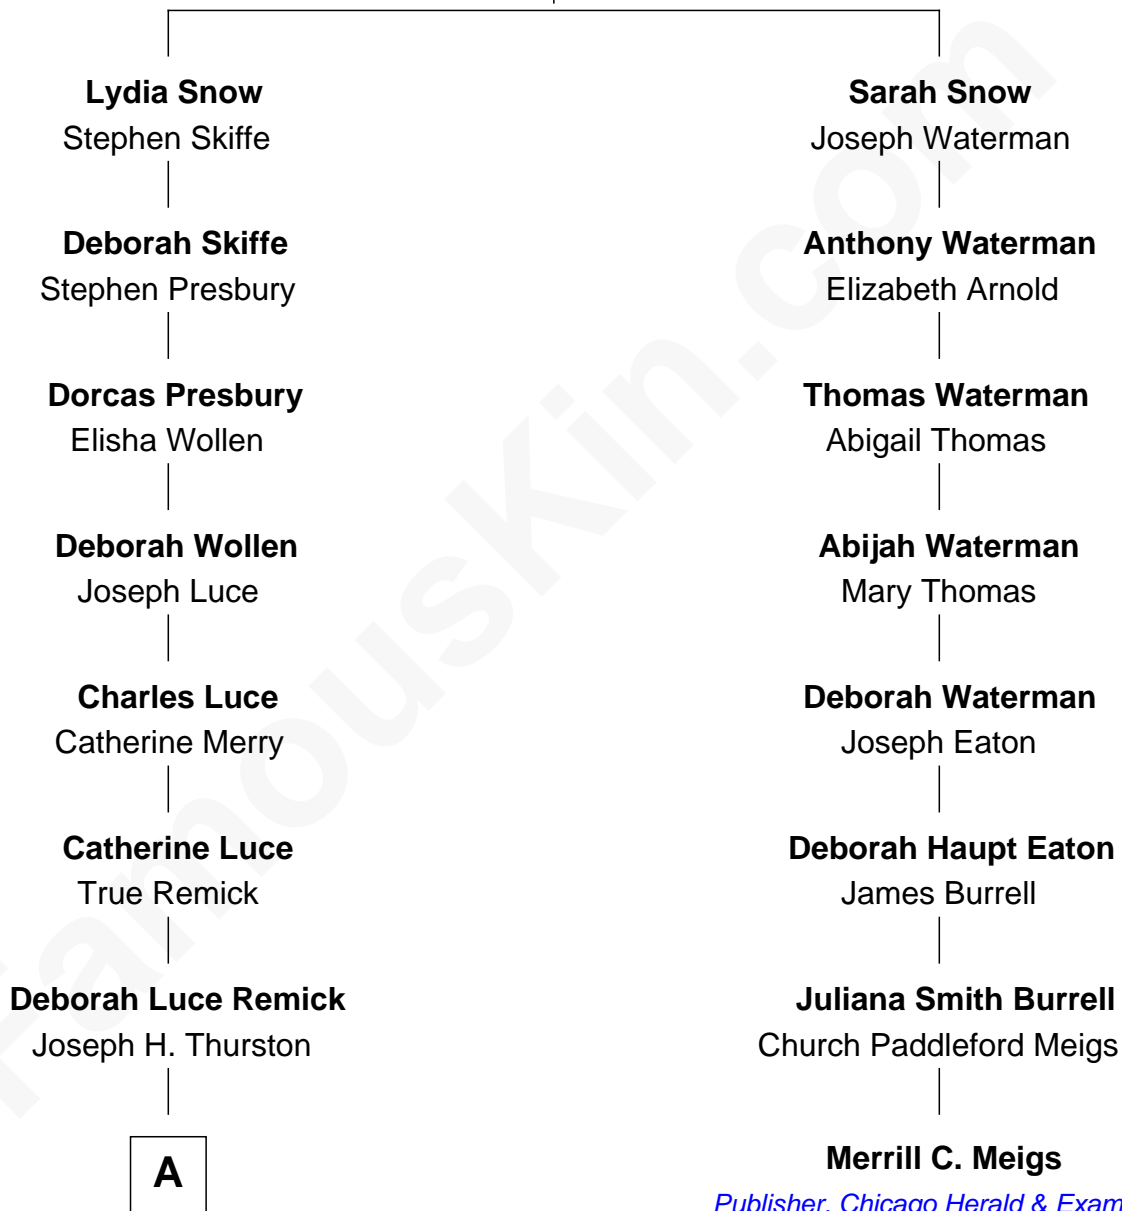

# FamousKin.com Relationship Chart of

**Michelle Williams**

*TV, Movie and Stage Actress*

7th cousin 4 times removed of

**Merrill C. Meigs**

*Publisher, Chicago Herald & Examiner*

**Anthony Snow**

Abigail Warren

**A**

—  
**Mary Adelaide Thurston**

Frank Thomas Williams

—  
**Lloyd Garfield Williams**

Mae Elizabeth Sigwart

—  
**Richard Sigwart Williams**

Sylva Berthea Brurs

—  
**Larry Richard Williams**