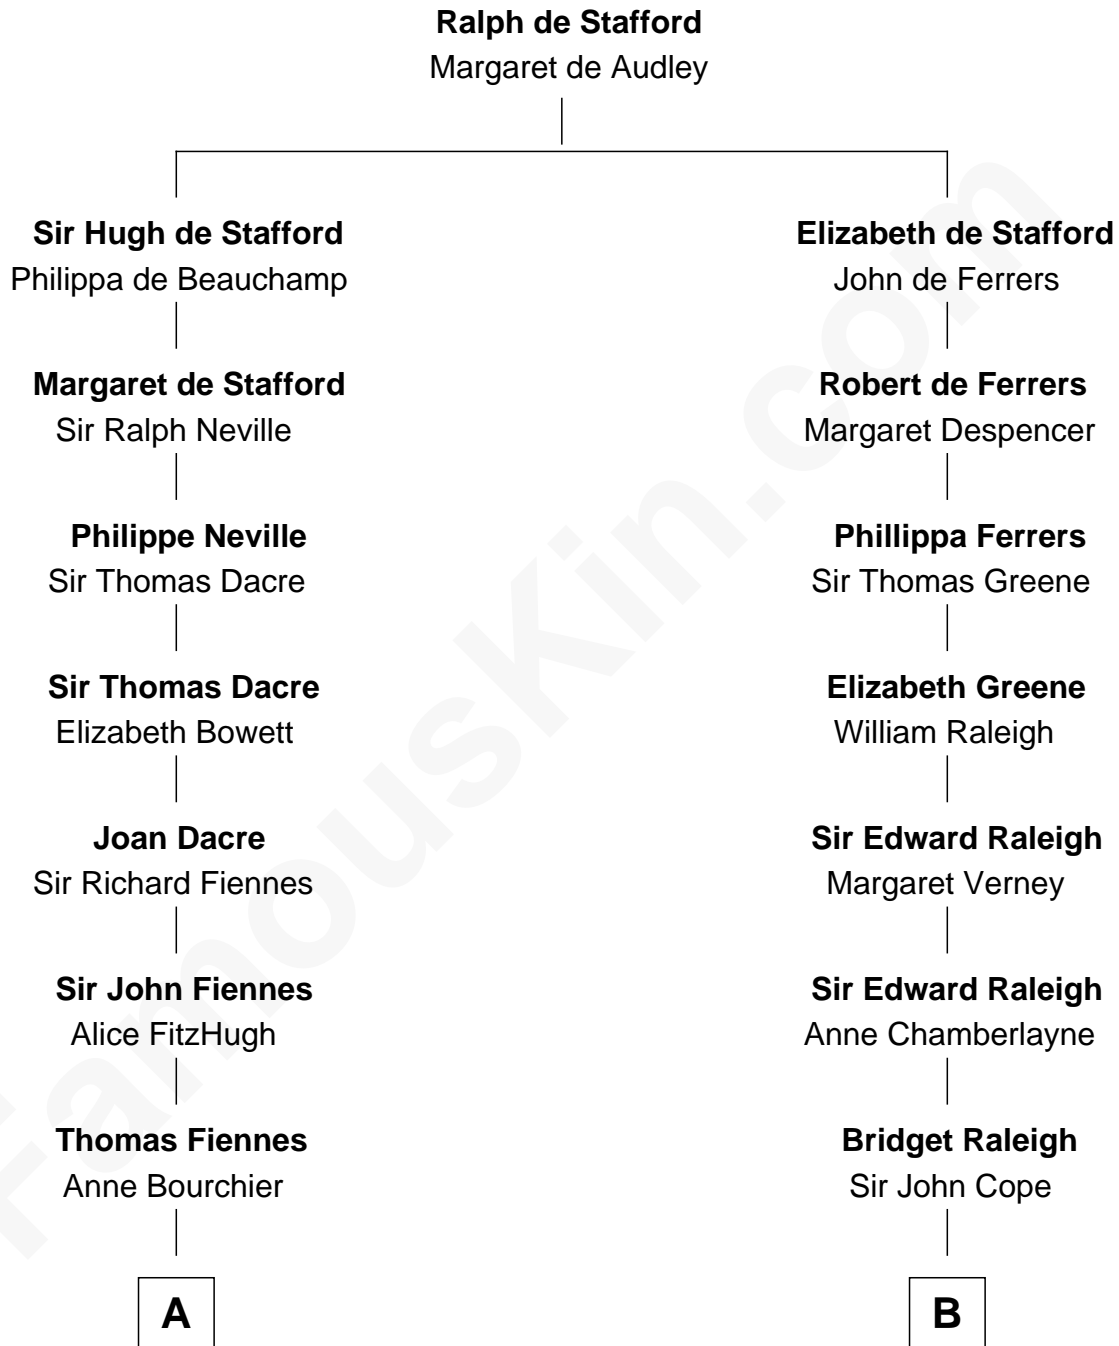

FamousKin.com Relationship Chart of

Ali Wentworth

TV Actress and Comedienne

20th cousin 1 time removed of

DuBose Heyward

Author of Porgy (Porgy & Bess)

C

Charles Wyllys Elliott

Mary Green White

Howard Elliott

Janet January

Janet January Elliott

Richard Bryant Hobart

Mable Bryant Hobart

Eric Bartlett Wentworth

Ali Wentworth

TV Actress and Comedienne

D

Thomas Savage Heyward

Georgianna Hasell

Thomas Savage Heyward

Louisa Watkins

Edwin Watkins Heyward

Jane Screven DuBose