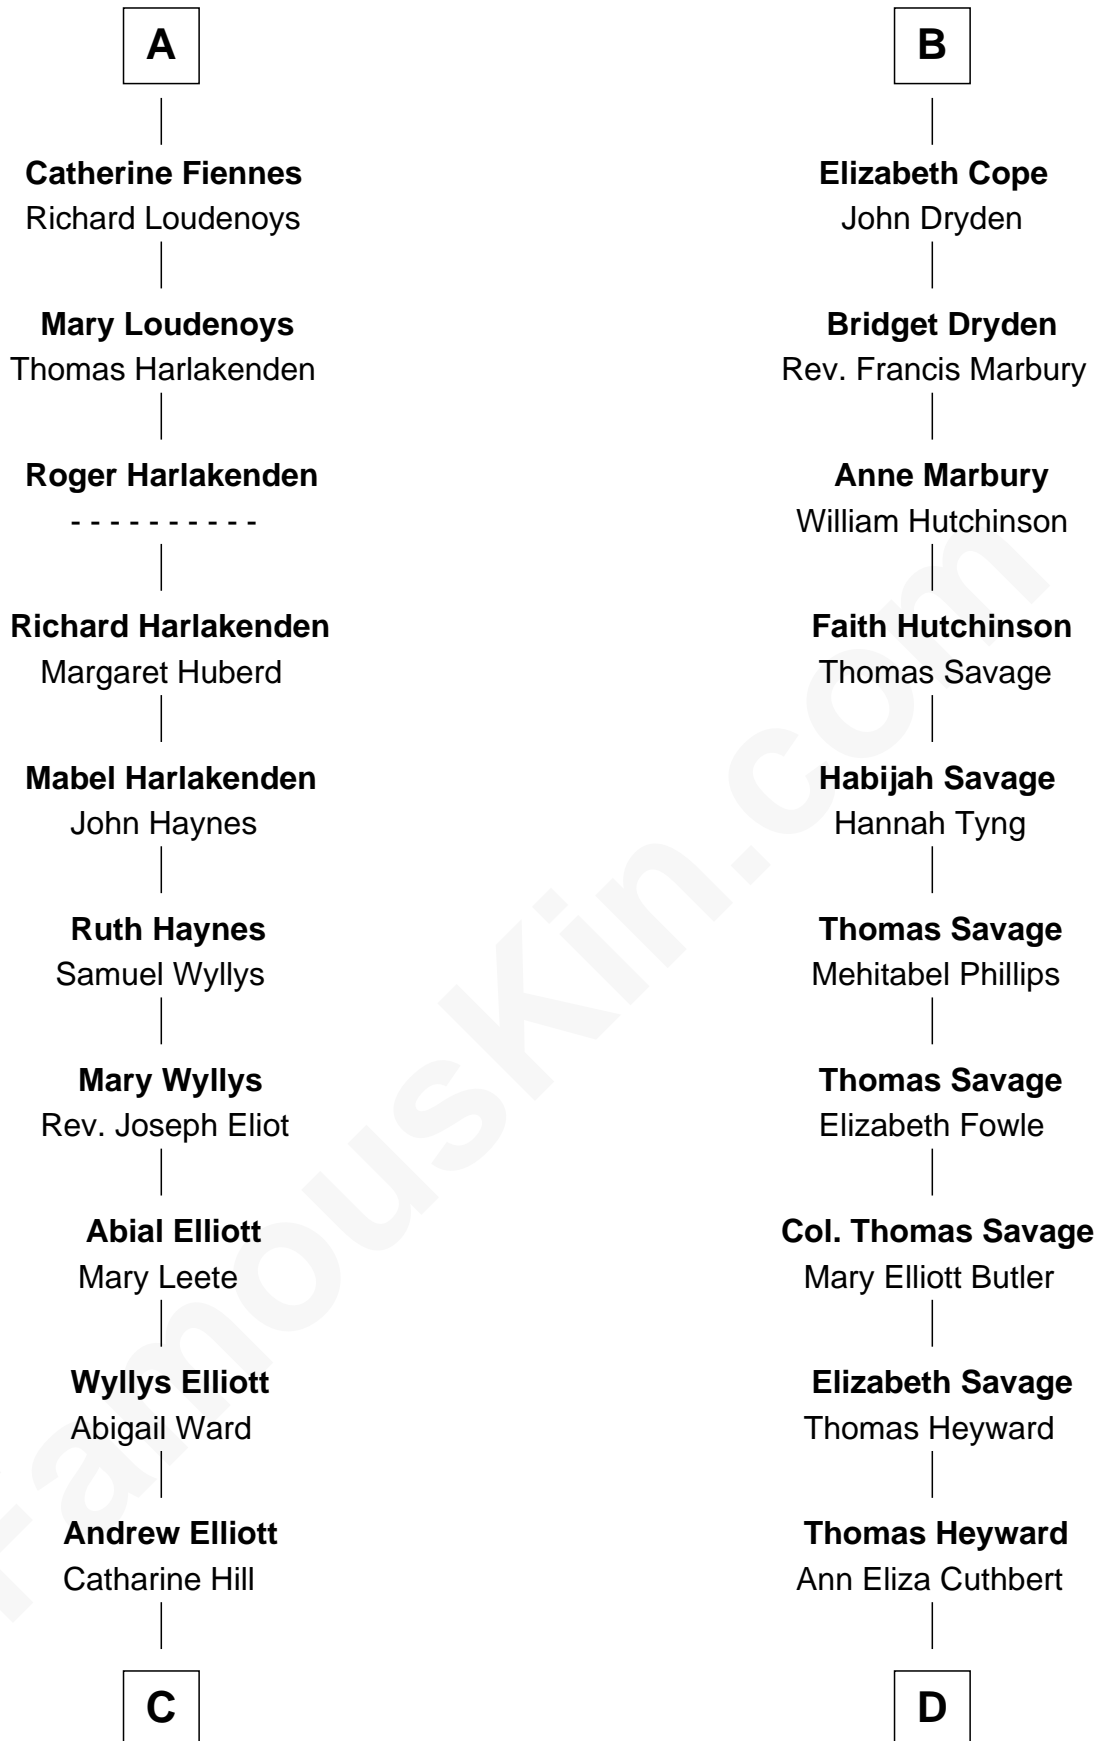

FamousKin.com Relationship Chart of

Ali Wentworth

TV Actress and Comedienne

20th cousin 1 time removed of

DuBose Heyward

Author of Porgy (Porgy & Bess)

C

Charles Wyllys Elliott

Mary Green White

Howard Elliott

Janet January

Janet January Elliott

Richard Bryant Hobart

Mable Bryant Hobart

Eric Bartlett Wentworth

Ali Wentworth

TV Actress and Comedienne

D

Thomas Savage Heyward

Georgianna Hasell

Thomas Savage Heyward

Louisa Watkins

Edwin Watkins Heyward

Jane Screven DuBose