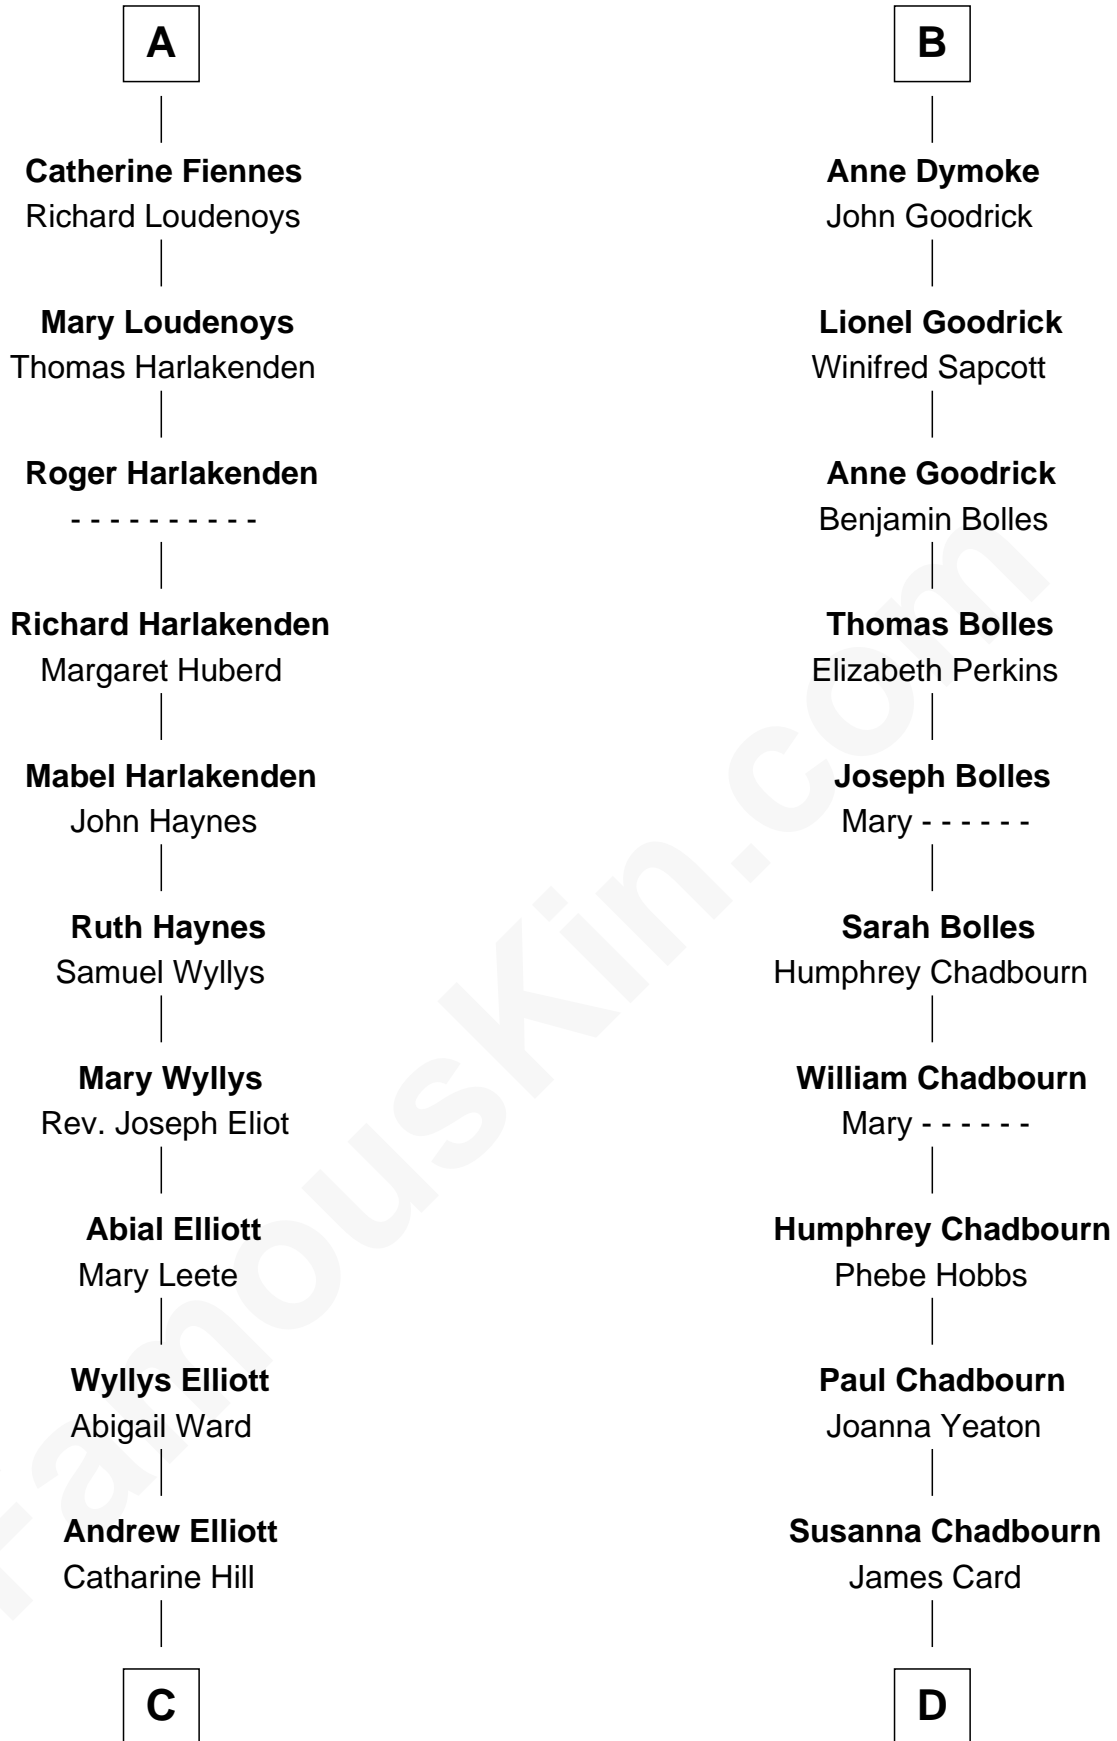

FamousKin.com Relationship Chart of

Ali Wentworth

TV Actress and Comedienne

21st cousin of

Andrew Card

21st White House Chief of Staff

Henry Plantagenet

Maud de Chaworth

C

Charles Wyllys Elliott

Mary Green White

Howard Elliott

Janet January

Janet January Elliott

Richard Bryant Hobart

Mable Bryant Hobart