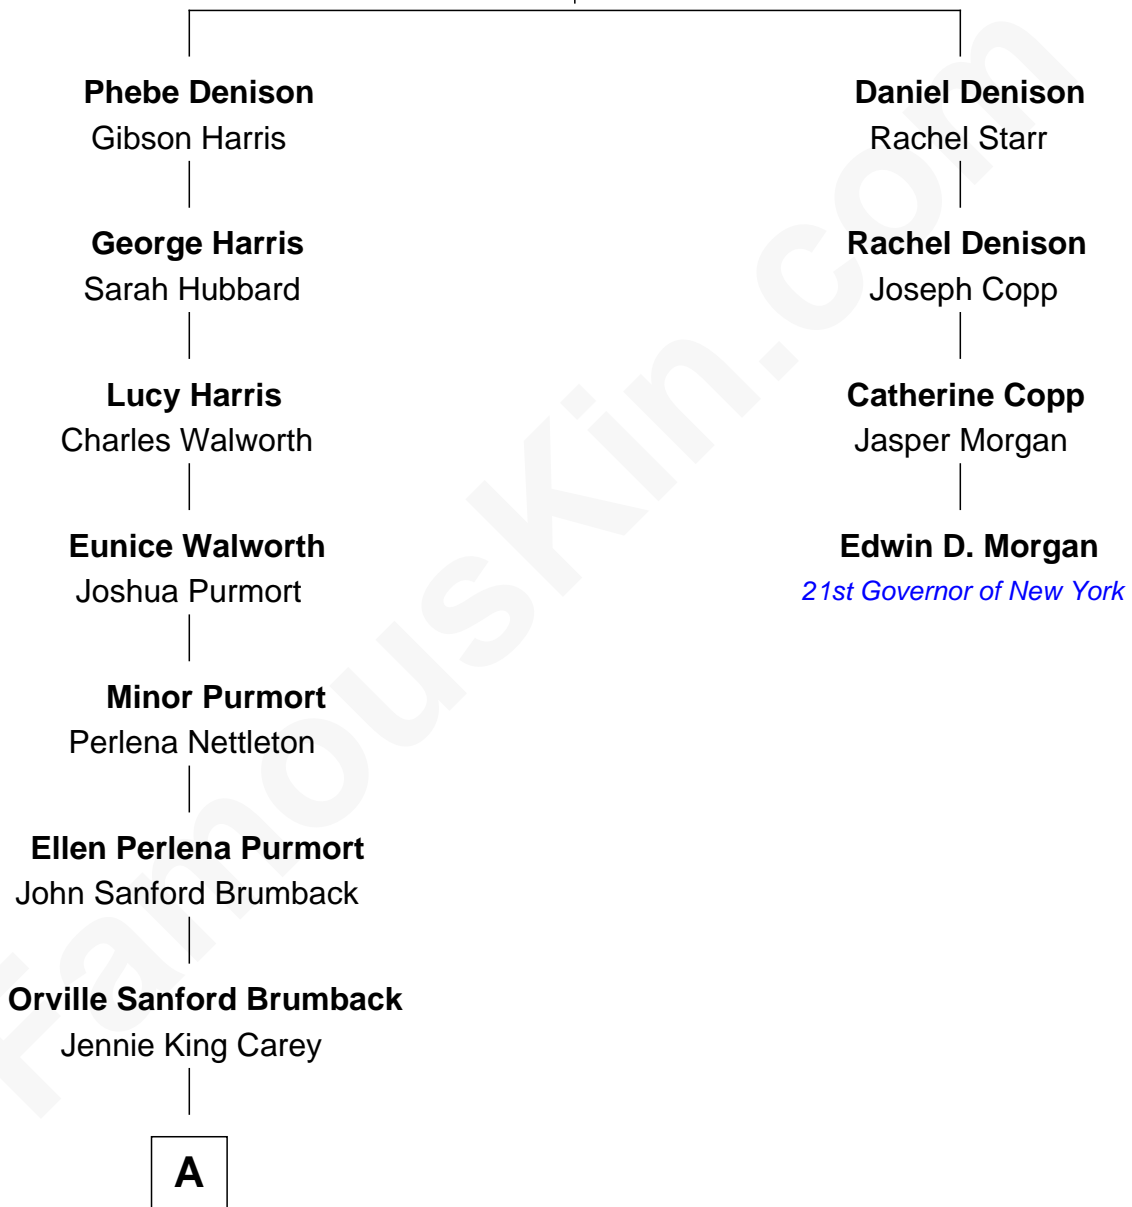

FamousKin.com

Relationship Chart of

Lyman Spitzer

Astronomer and Theoretical Physicist

3rd cousin 5 times removed of

Edwin D. Morgan

21st Governor of New York

George Denison

Mary Wetherell

A

—
Blanche Carey Brumback

Lyman Strong Spitzer

—
Lyman Spitzer

Astronomer and Theoretical Physicist

FamousKin.com