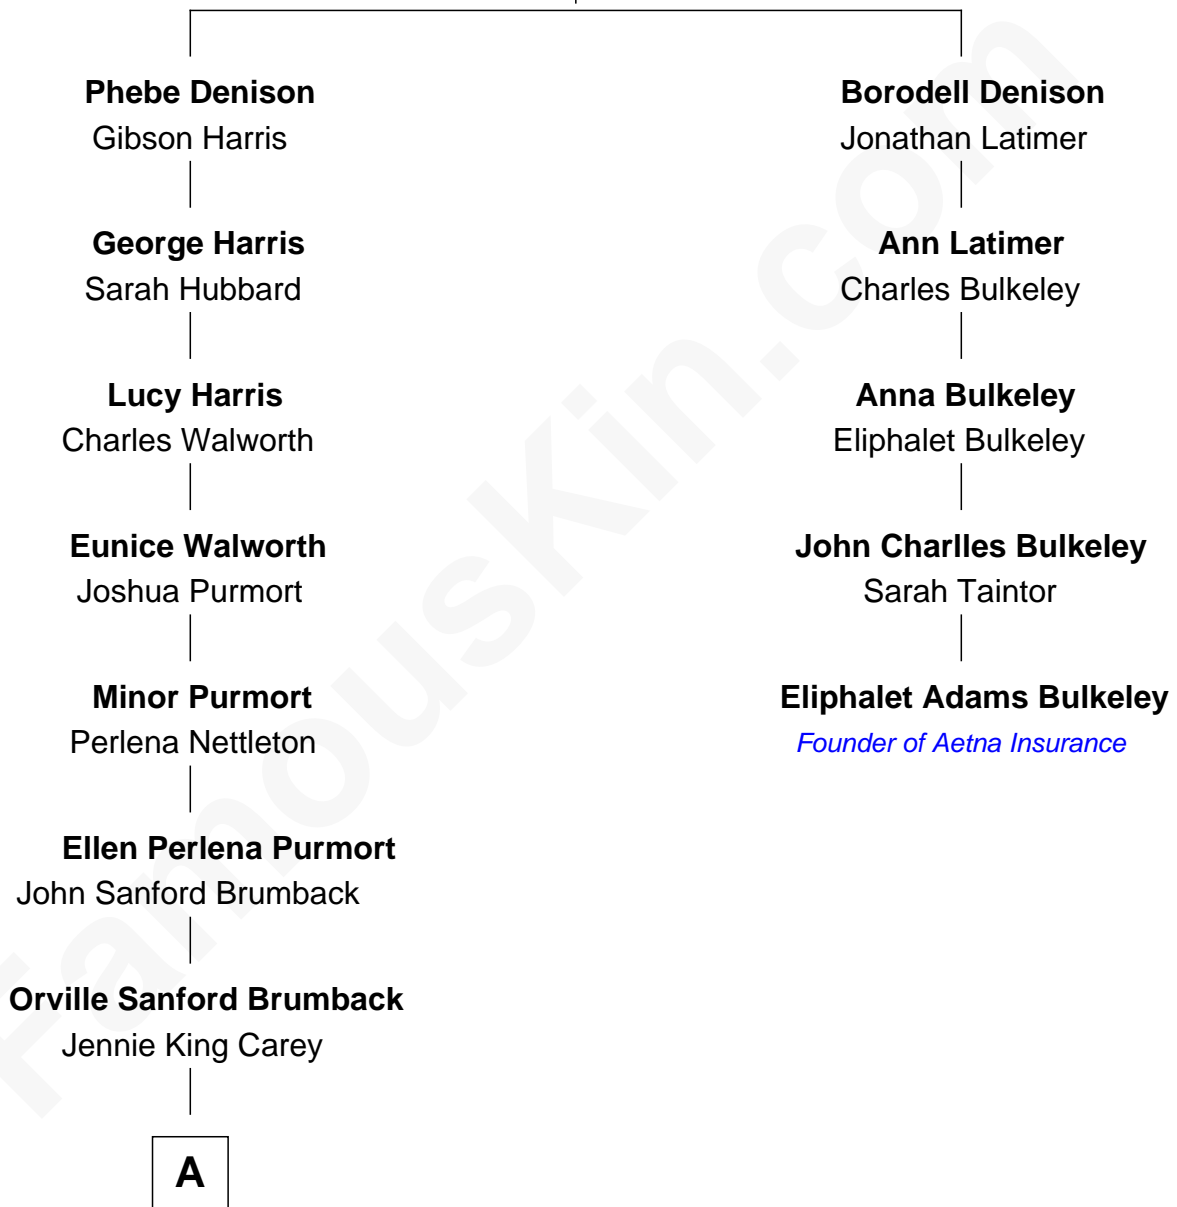

## Relationship Chart of

### Lyman Spitzer

*Astronomer and Theoretical Physicist*

4th cousin 4 times removed of

### Eliphalet Adams Bulkeley

*Founder of Aetna Insurance*

**George Denison**

Mary Wetherell

**A**

Blanche Carey Brumback

Lyman Strong Spitzer

**Lyman Spitzer**