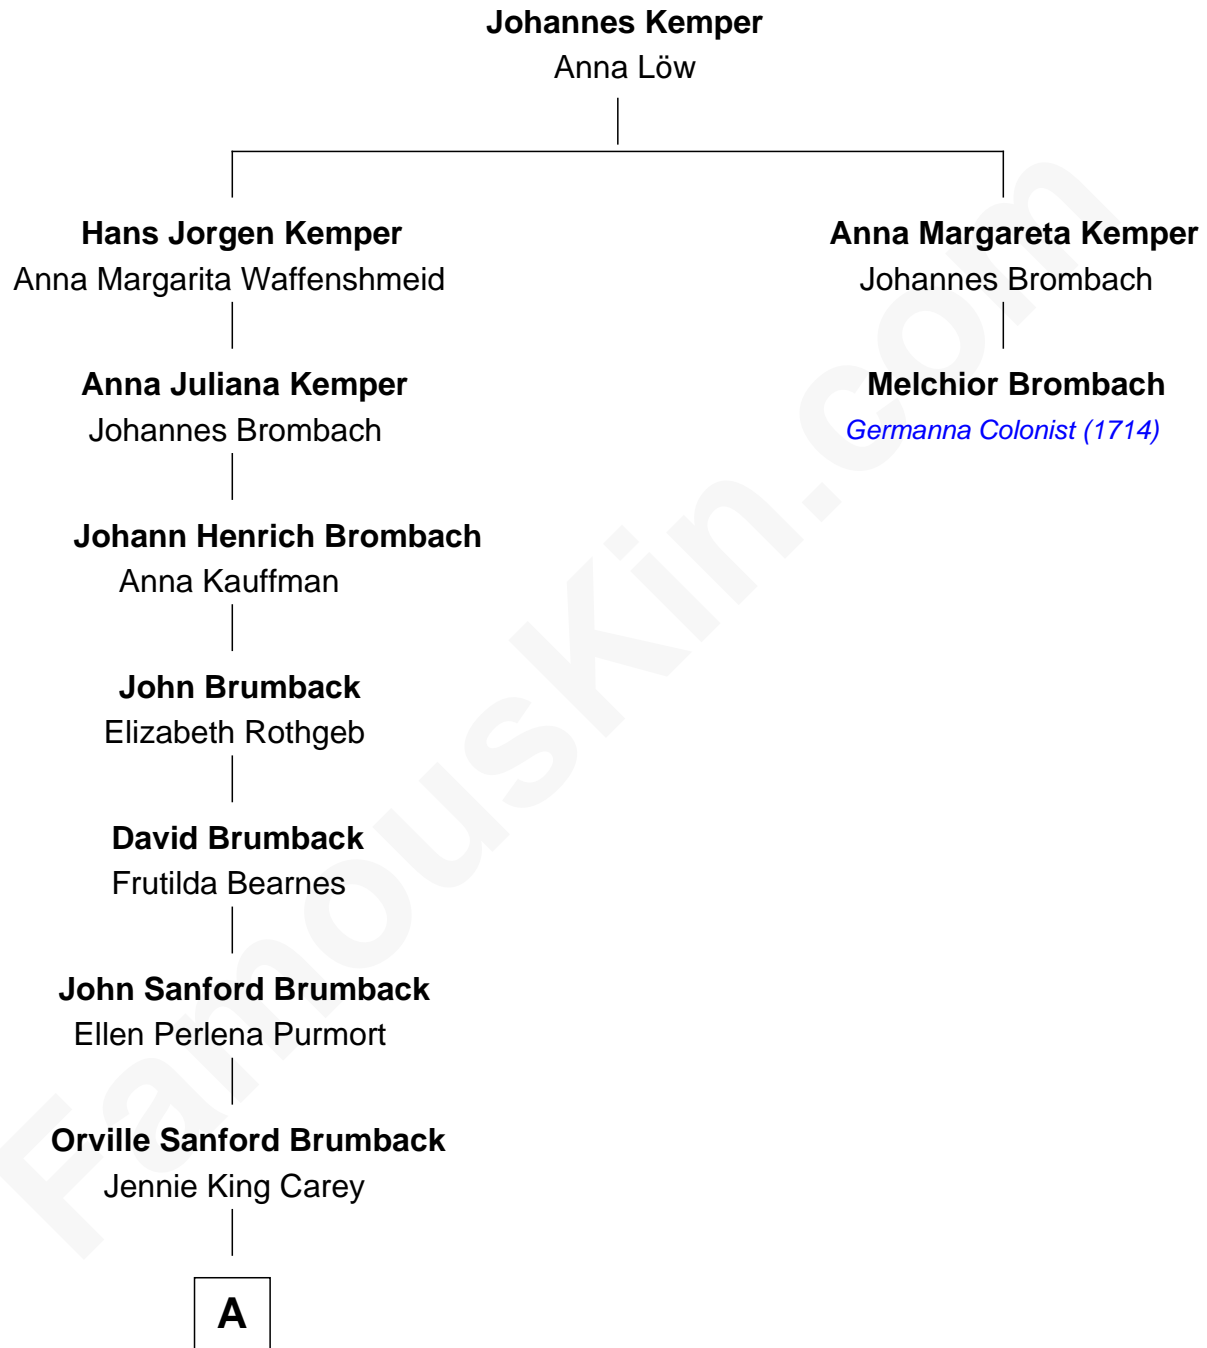

FamousKin.com

Relationship Chart of

Lyman Spitzer

Astronomer and Theoretical Physicist

1st cousin 7 times removed of

Melchior Brombach

Germanna Colonist (1714)

A

Blanche Carey Brumback

Lyman Strong Spitzer

Lyman Spitzer

Astronomer and Theoretical Physicist

FamousKin.com