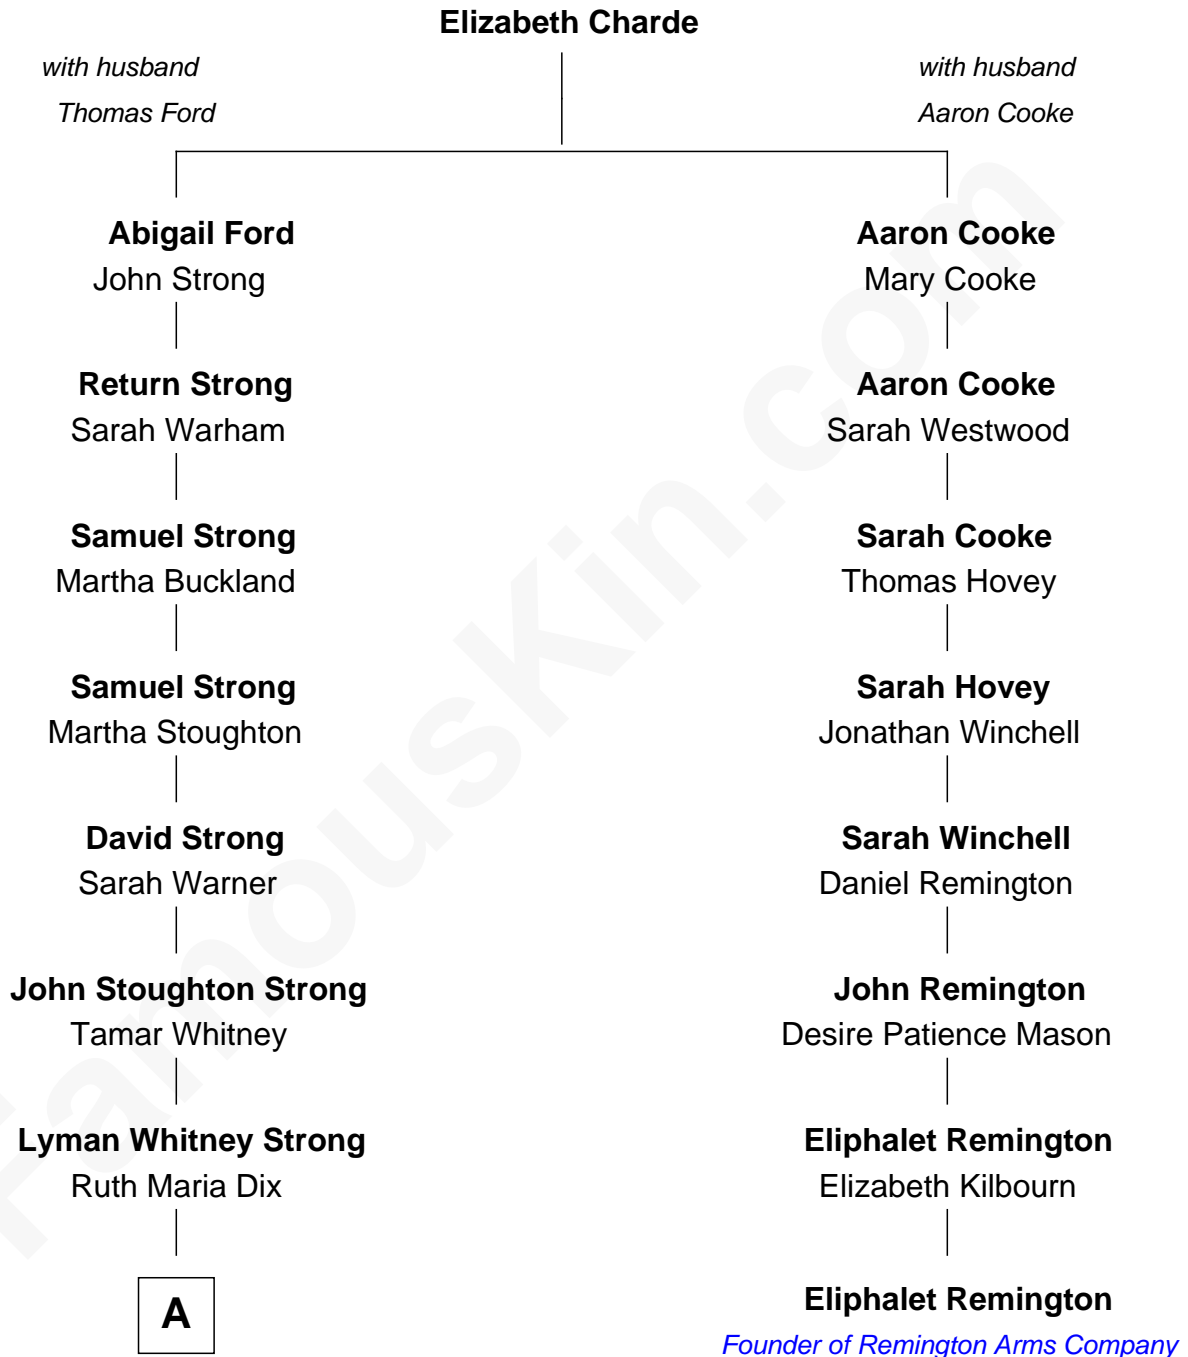

FamousKin.com

Relationship Chart of

Lyman Spitzer

Astronomer and Theoretical Physicist

7th cousin 2 times removed of

Eliphalet Remington

Founder of Remington Arms Company

A