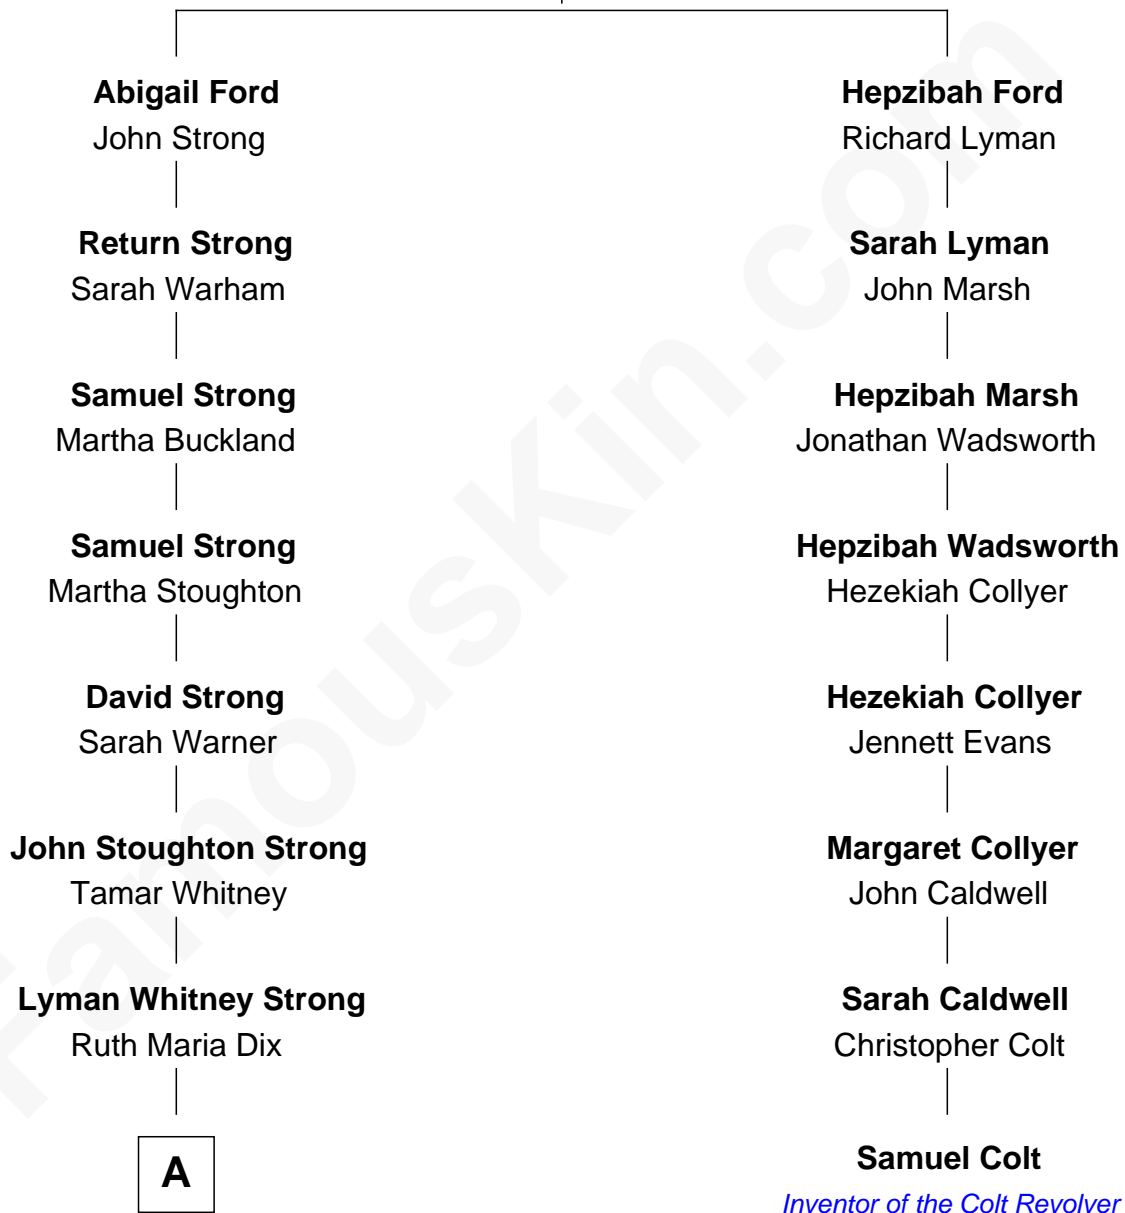

FamousKin.com

Relationship Chart of

Lyman Spitzer

Astronomer and Theoretical Physicist

7th cousin 2 times removed of

Samuel Colt

Inventor of the Colt Revolver

Thomas Ford
Elizabeth Charde

A

—
Sarah Elizabeth Strong
Adelbert Lorenzo Spitzer

—
Lyman Strong Spitzer
Blanche Carey Brumback

—
Lyman Spitzer
Astronomer and Theoretical Physicist

FamousKin.com