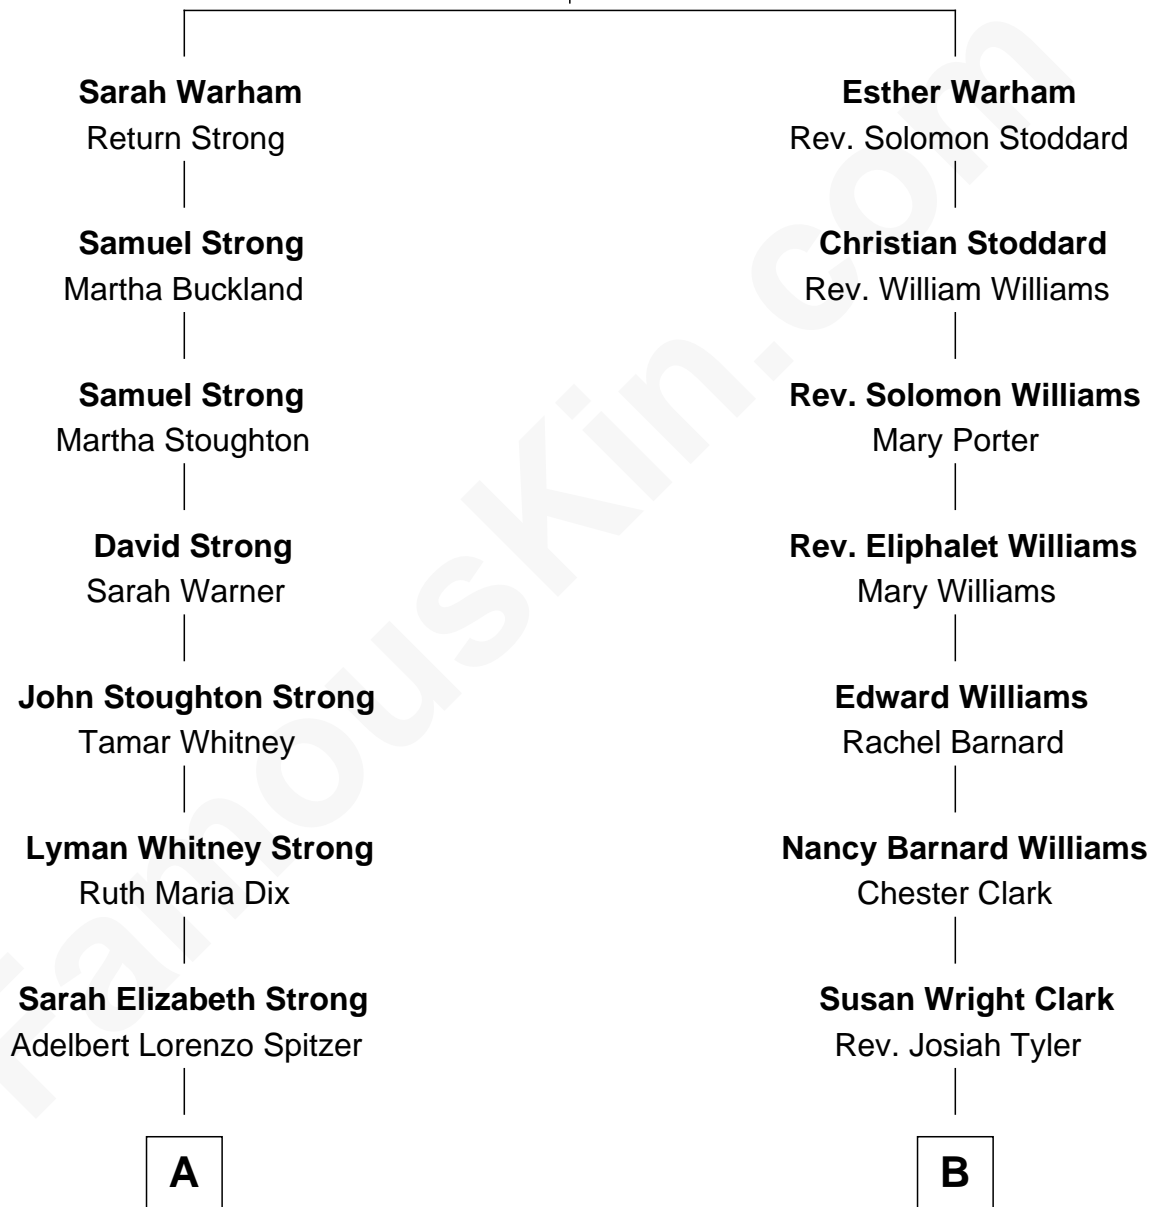

FamousKin.com

Relationship Chart of

Lyman Spitzer

Astronomer and Theoretical Physicist

8th cousin 3 times removed of

Kate Upton

Sports Illustrated Swimsuit Cover Model

John Warham

Jane - - - - -

A

Lyman Strong Spitzer
Blanche Carey Brumback

Lyman Spitzer
Astronomer and Theoretical Physicist

B

William Chester Tyler
Laura Leland Brooks

Margaret Hastings Tyler
Charles Henry Vial

Elizabeth Brooks Vial
Stephen Edward Upton