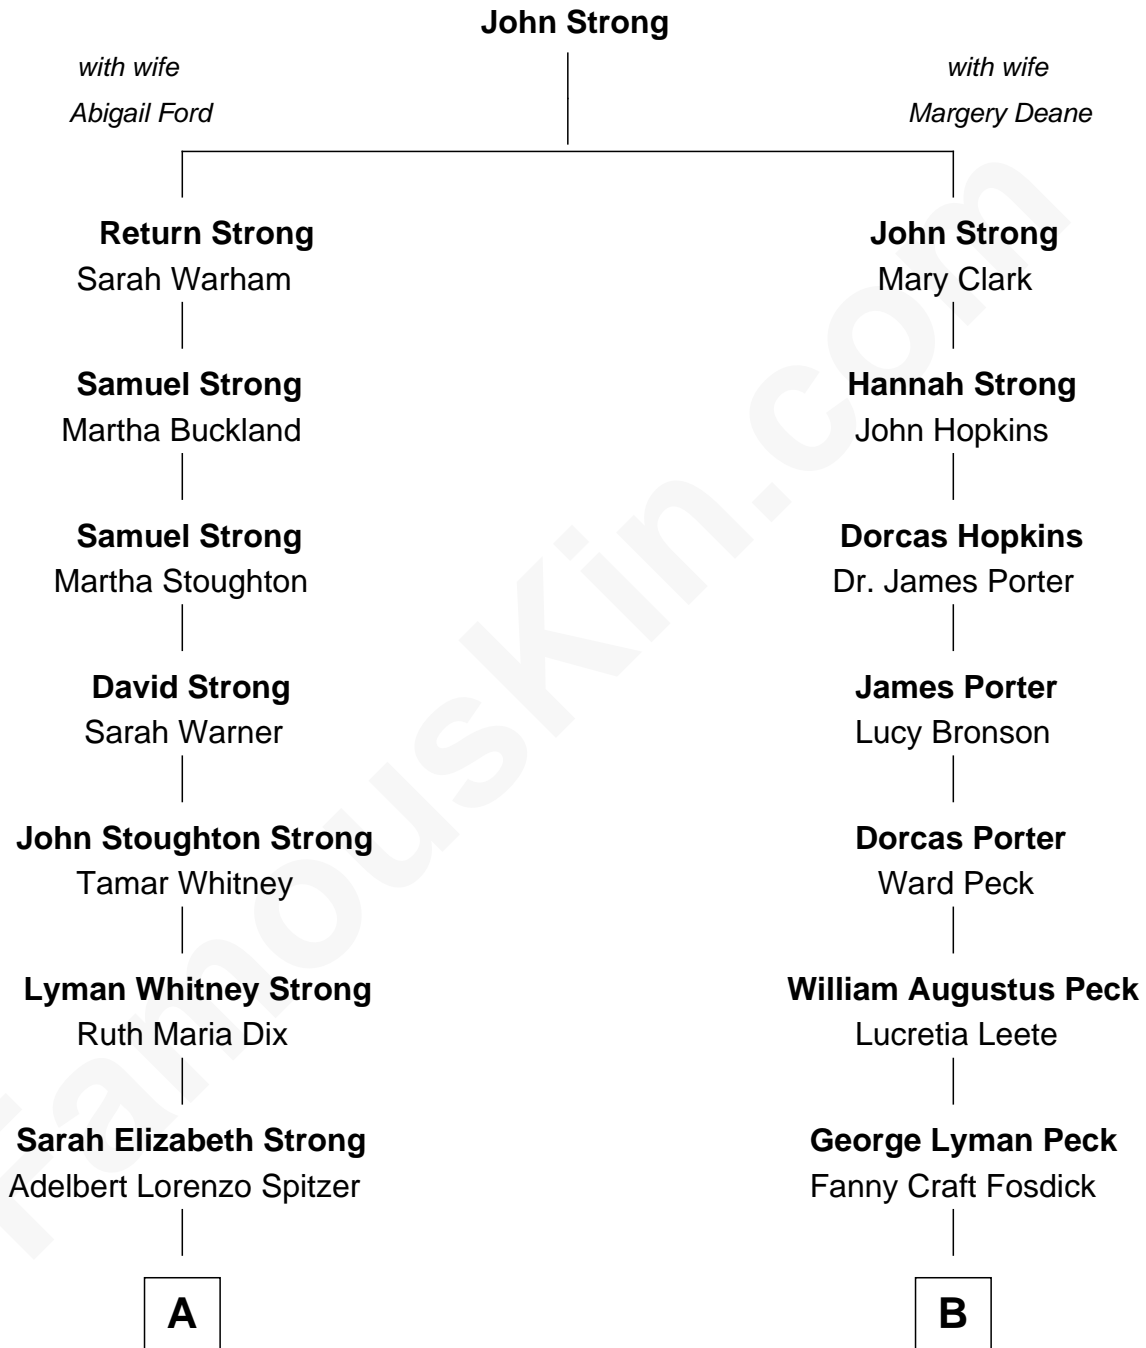

## Relationship Chart of

### Lyman Spitzer

*Astronomer and Theoretical Physicist*

8th cousin 2 times removed of

**Mizuo Peck**

*TV and Movie Actress*

**A**

**Lyman Strong Spitzer**  
Blanche Carey Brumback

**Lyman Spitzer**  
*Astronomer and Theoretical Physicist*