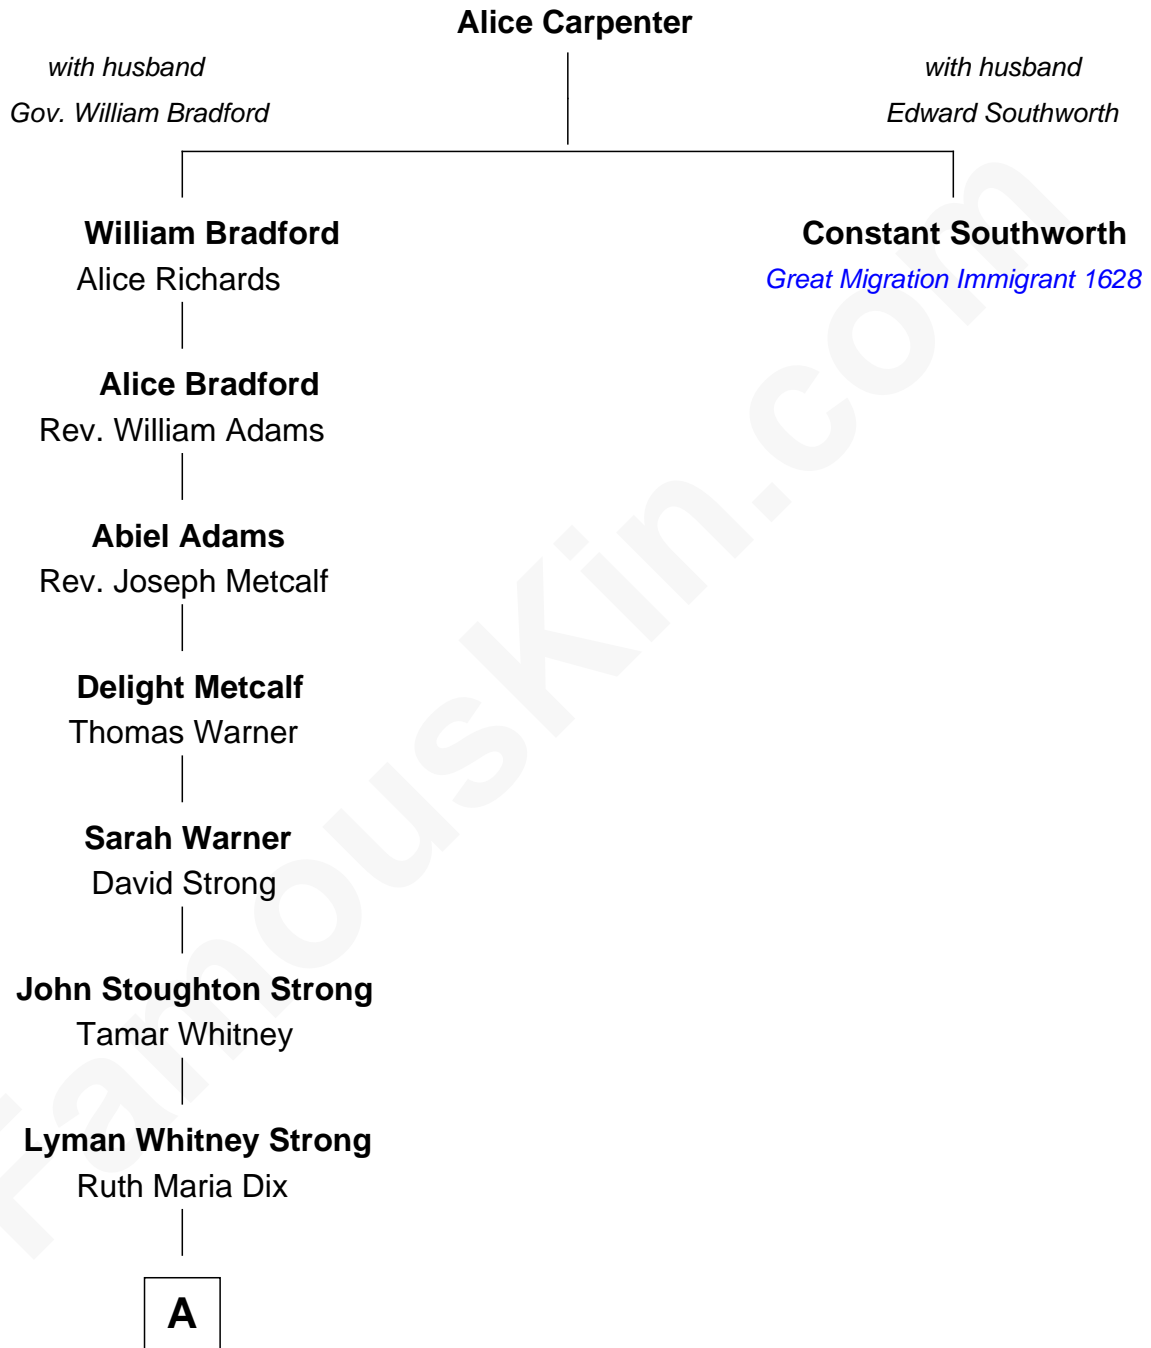

FamousKin.com

Relationship Chart of

Lyman Spitzer

Astronomer and Theoretical Physicist

7th great-grandnephew of

Constant Southworth

(c1612 - 1678/9) Great Migration Immigrant 1628

A