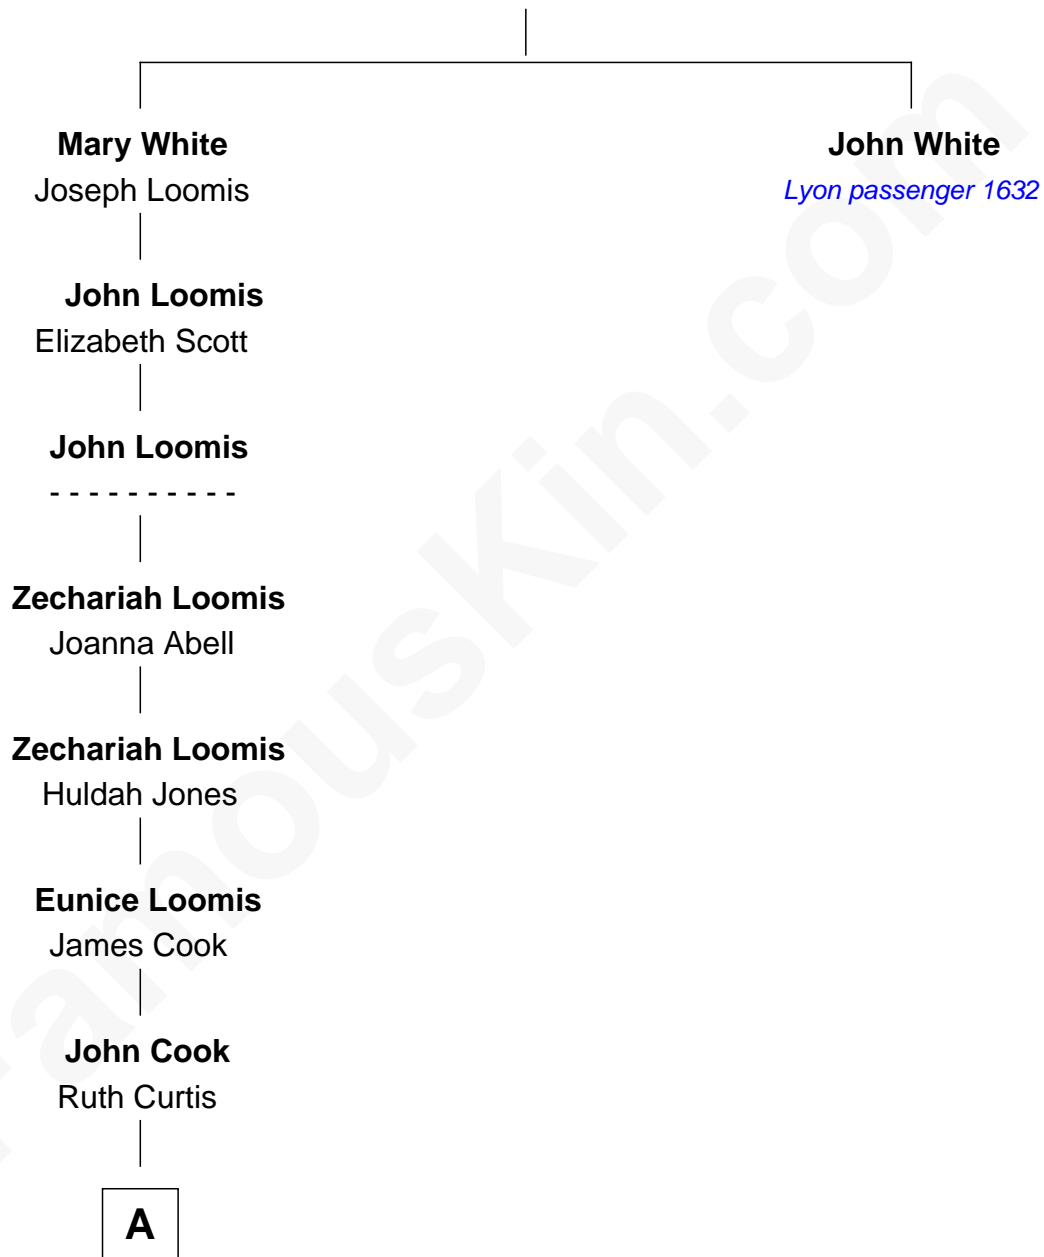

# FamousKin.com Relationship Chart of

**Amber Stevens West**

*TV and Movie Actress*

10th great-grandniece of

**John White**

*(c1597 - 1683/4) Lyon passenger 1632*

**Robert White**

Bridget Allgar

**A**

James Cook

Mary M. Chaffee

Josey Chaffee Cook

Julianne Frances Taylor

Frances Jemima Cook

Albert Baas

LaVerne M. Baas