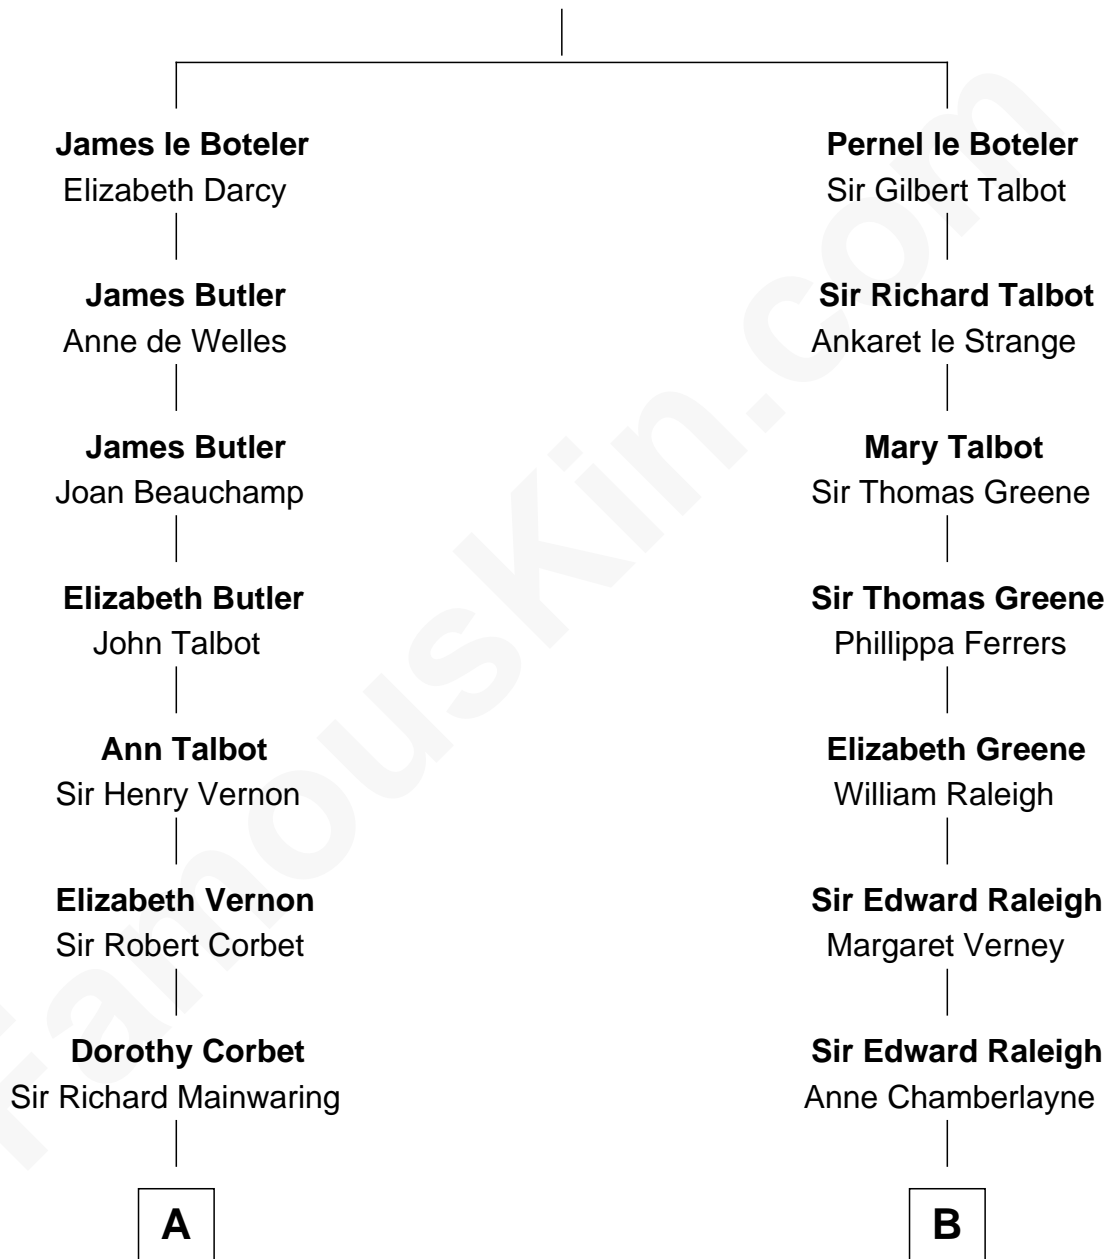

# FamousKin.com Relationship Chart of

**Amber Stevens West**

*TV and Movie Actress*

21st cousin of

**DuBose Heyward**

*Author of Porgy (Porgy & Bess)*

**Sir James le Boteler**

Eleanor de Bohun

**C**

**Josey Chaffee Cook**  
Julianne Frances Taylor

**Frances Jemima Cook**  
Albert Baas

**LaVerne M. Baas**  
Keith Karl Ingstad

**Terry Keith Ingstad**  
Beverly Jean Cunningham

**Amber Stevens West**  
*TV and Movie Actress*