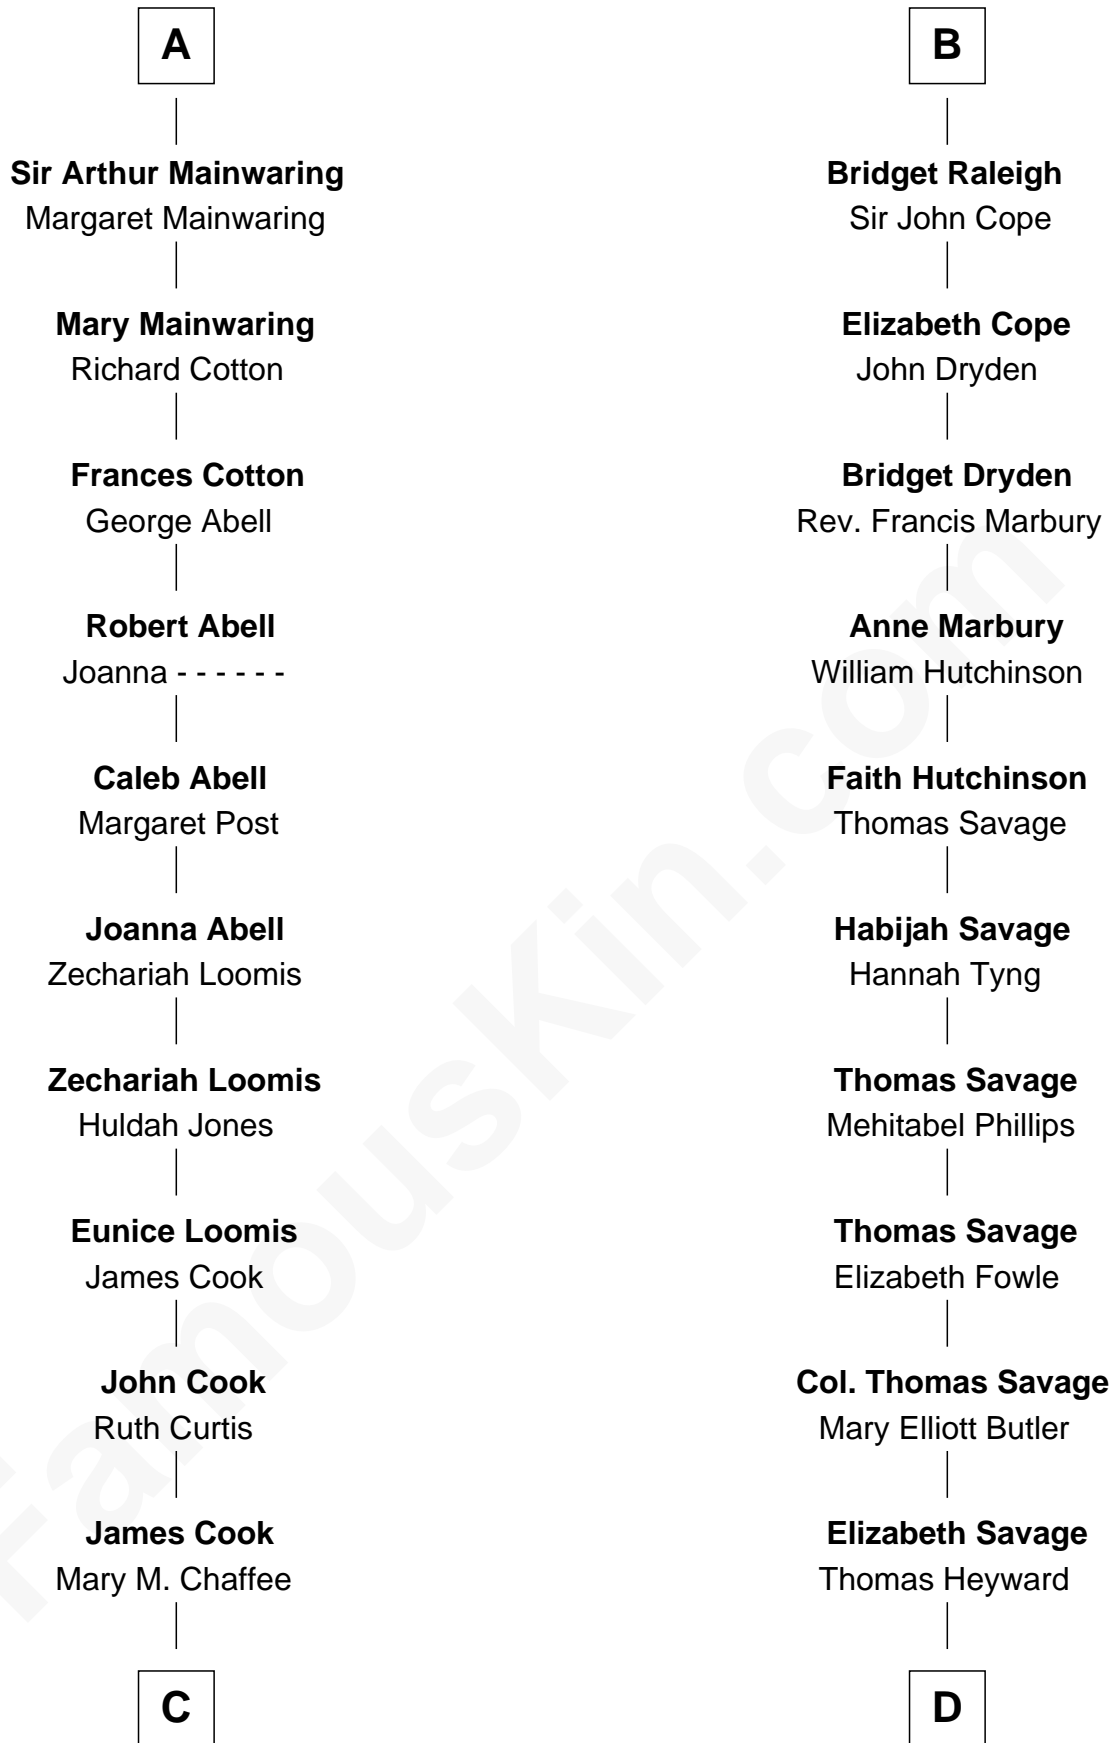

# FamousKin.com Relationship Chart of

**Amber Stevens West**

*TV and Movie Actress*

21st cousin of

**DuBose Heyward**

*Author of Porgy (Porgy & Bess)*

**Sir James le Boteler**

Eleanor de Bohun

**C**

**Josey Chaffee Cook**  
Julianne Frances Taylor

**Frances Jemima Cook**  
Albert Baas

**LaVerne M. Baas**  
Keith Karl Ingstad

**Terry Keith Ingstad**  
Beverly Jean Cunningham

**Amber Stevens West**  
*TV and Movie Actress*

**D**

**Thomas Heyward**  
Ann Eliza Cuthbert

**Thomas Savage Heyward**  
Georgianna Hasell

**Thomas Savage Heyward**  
Louisa Watkins

**Edwin Watkins Heyward**  
Jane Screven DuBose

**DuBose Heyward**  
*American Novelist*