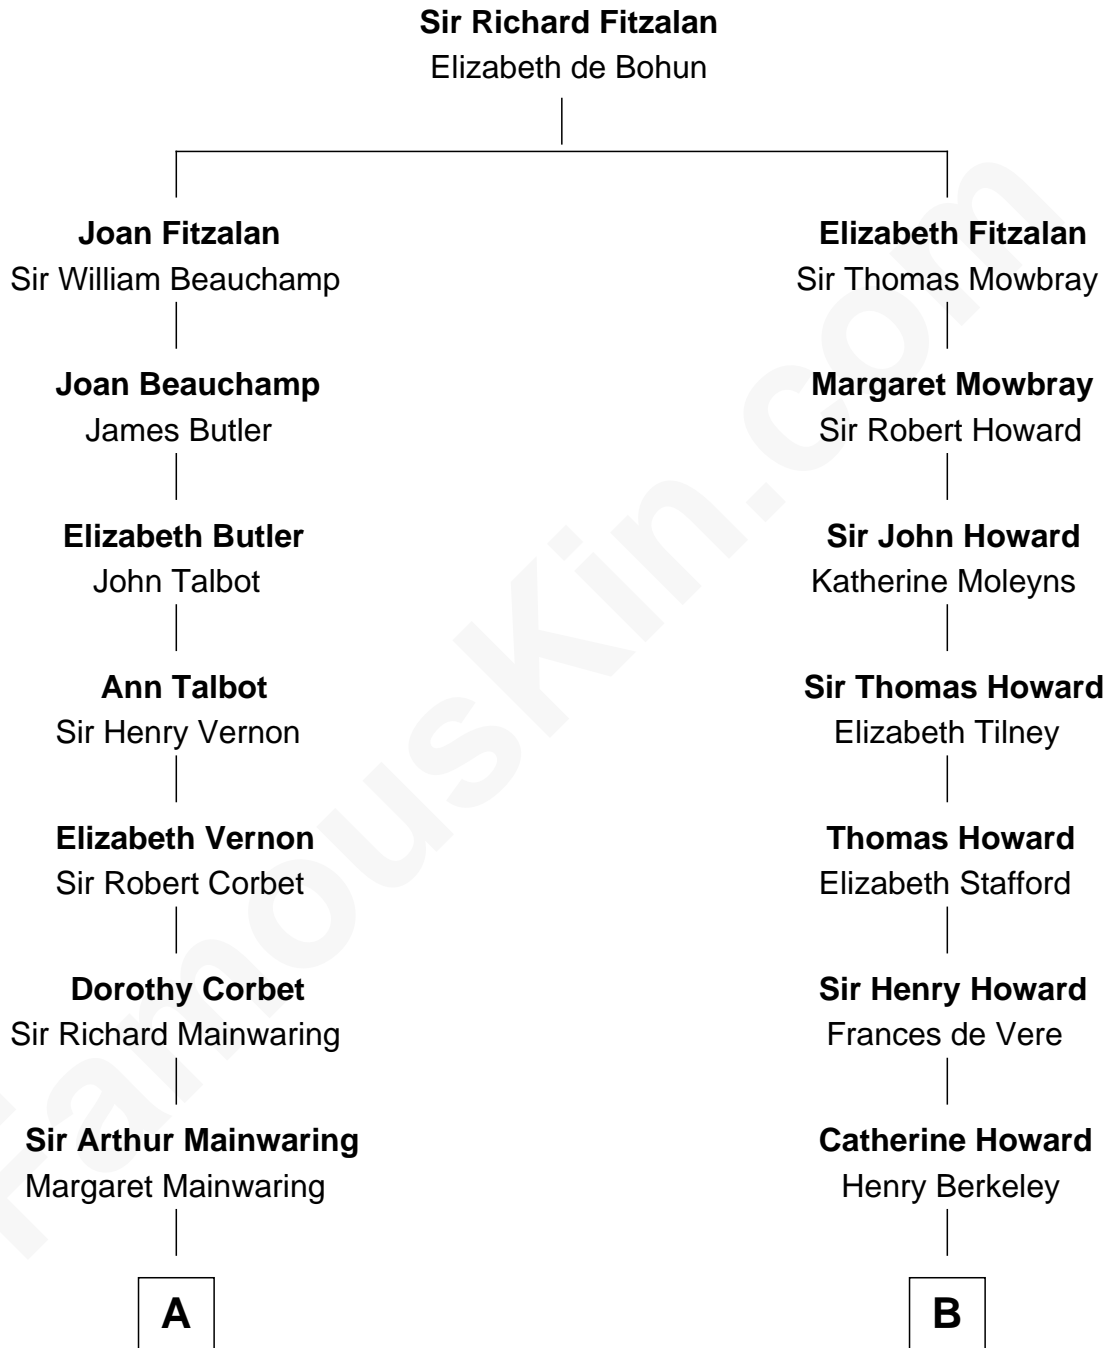

FamousKin.com

Relationship Chart of

Amber Stevens West

TV and Movie Actress

15th cousin 5 times removed of

Francis Scott Key

Author of "The Star Spangled Banner"

C

—
Frances Jemima Cook

Albert Baas

—
LaVerne M. Baas

Keith Karl Ingstad

—
Terry Keith Ingstad

Beverly Jean Cunningham

—
Amber Stevens West

TV and Movie Actress