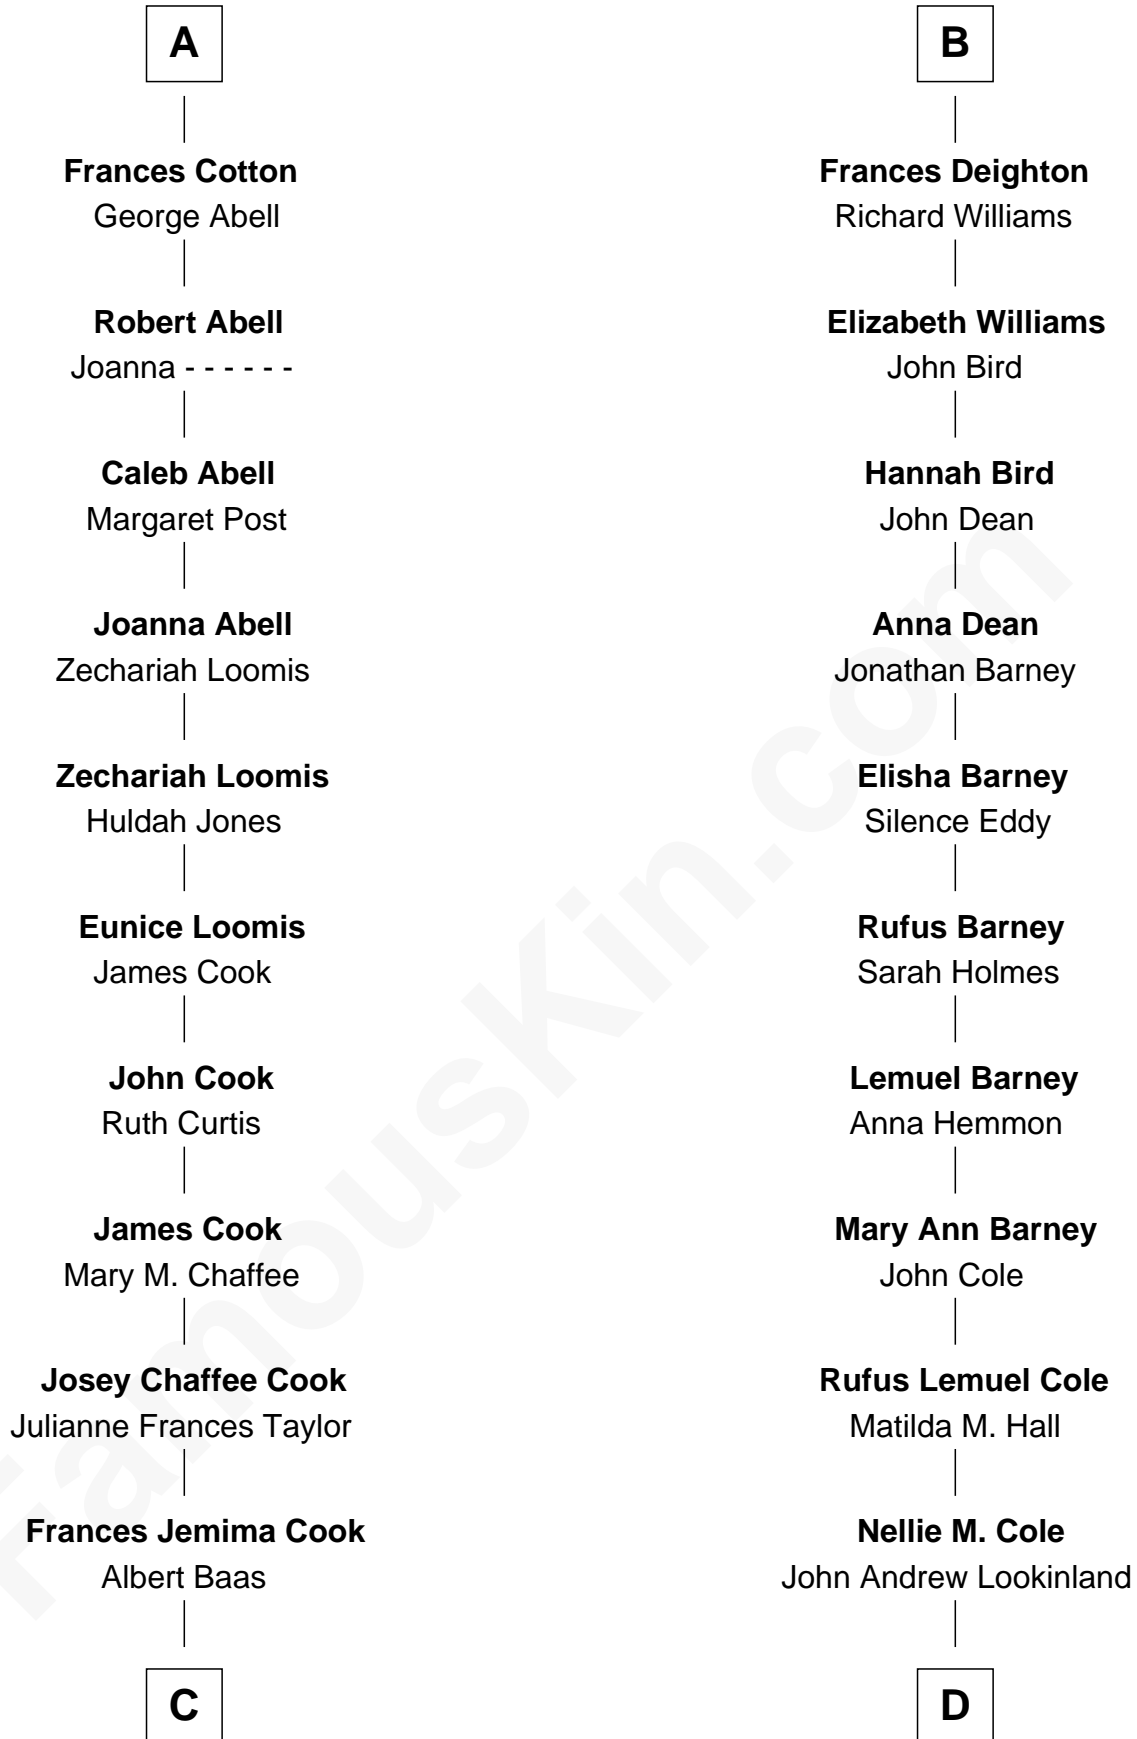

FamousKin.com Relationship Chart of

Amber Stevens West

TV and Movie Actress

19th cousin of

Michael Lookinland

TV Actor

Sir Edmund Ferrers

Ellen Roche

C

LaVerne M. Baas

Keith Karl Ingstad

Terry Keith Ingstad

Beverly Jean Cunningham

Amber Stevens West

TV and Movie Actress

D