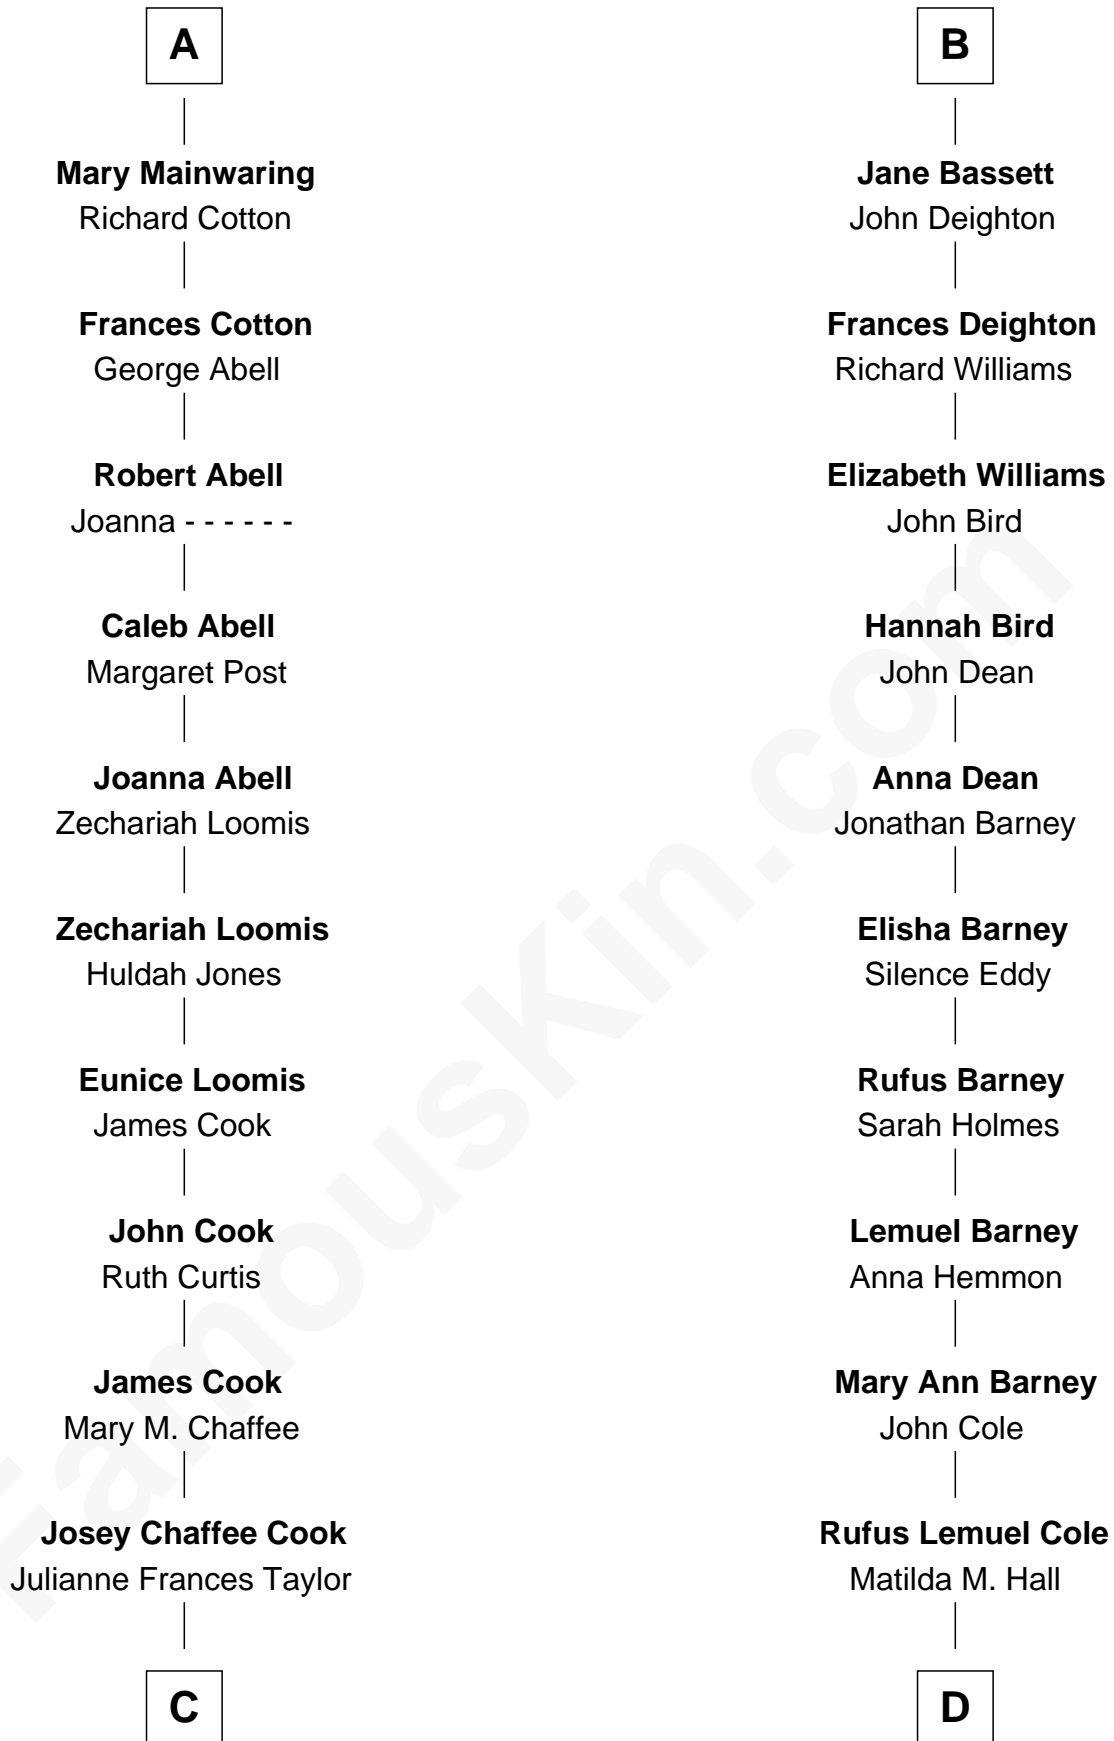

FamousKin.com Relationship Chart of

Amber Stevens West

TV and Movie Actress

20th cousin of

Michael Lookinland

TV Actor

Sir Richard Fitzalan

Elizabeth de Bohun