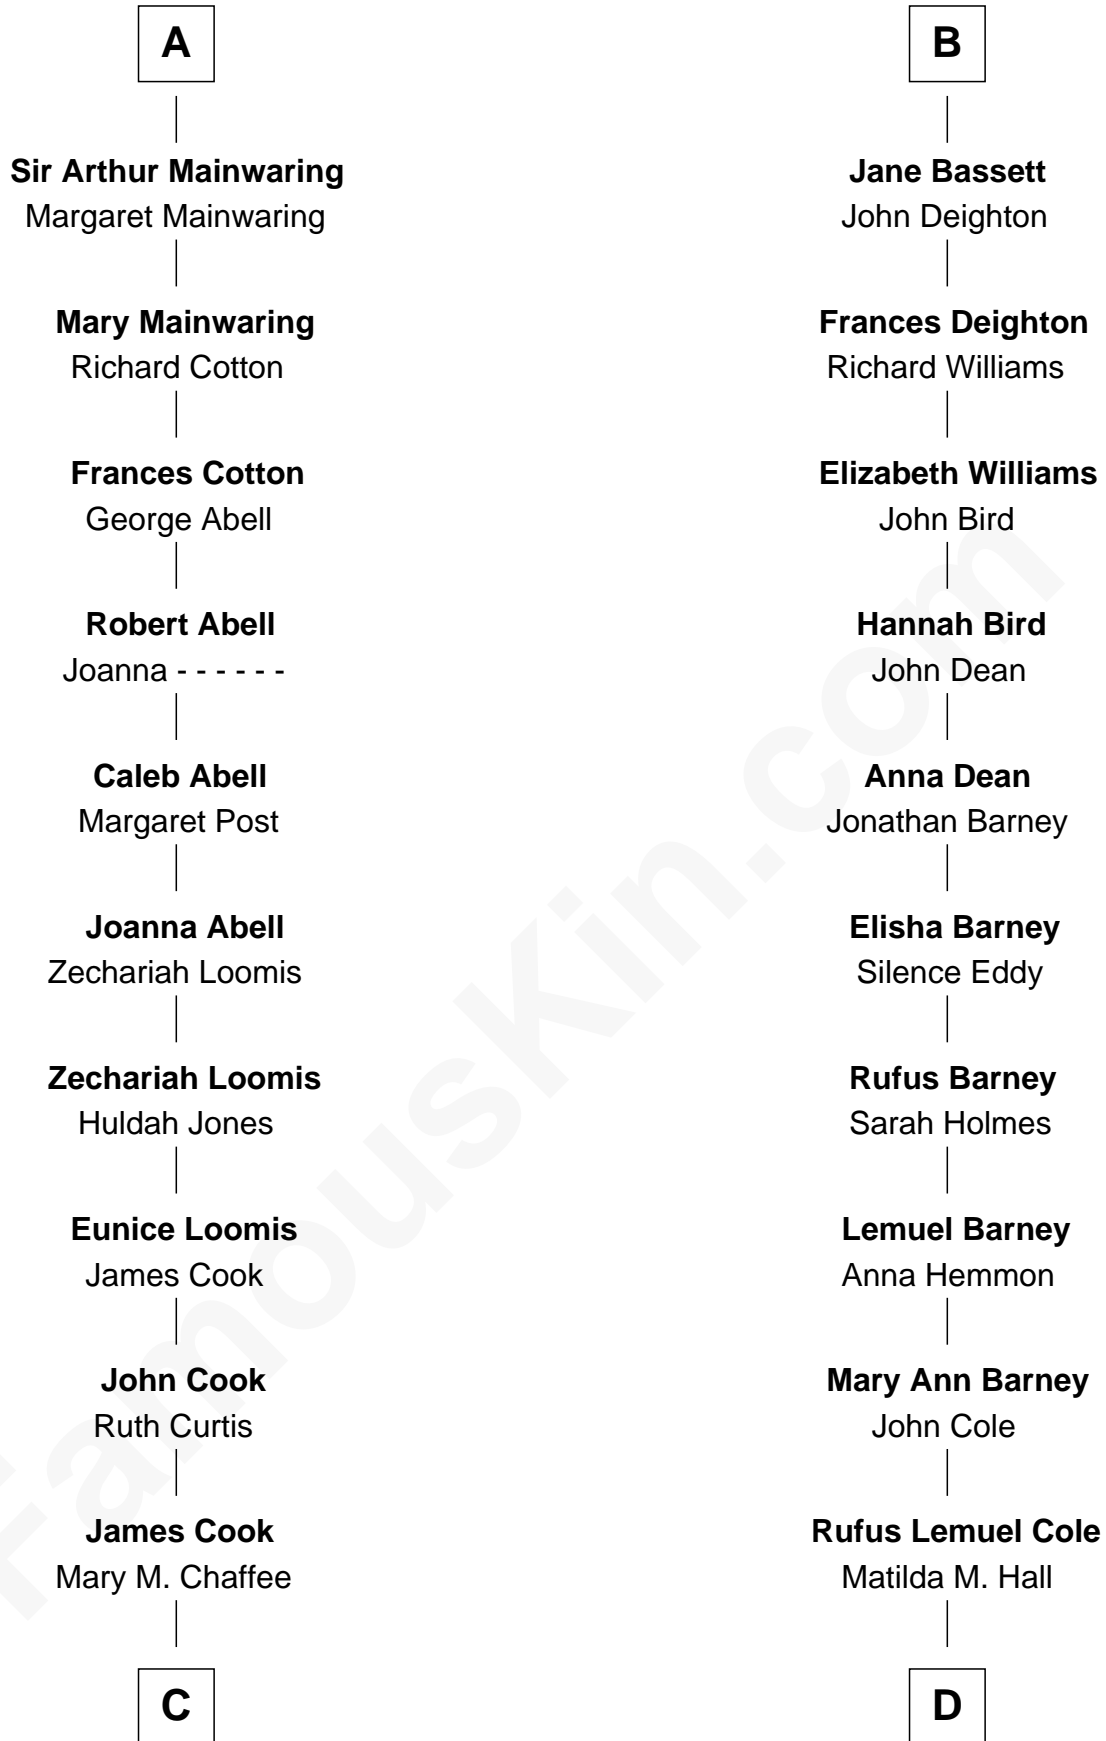

FamousKin.com Relationship Chart of

Amber Stevens West

TV and Movie Actress

20th cousin 1 time removed of

Michael Lookinland

TV Actor

C

Josey Chaffee Cook
Julianne Frances Taylor