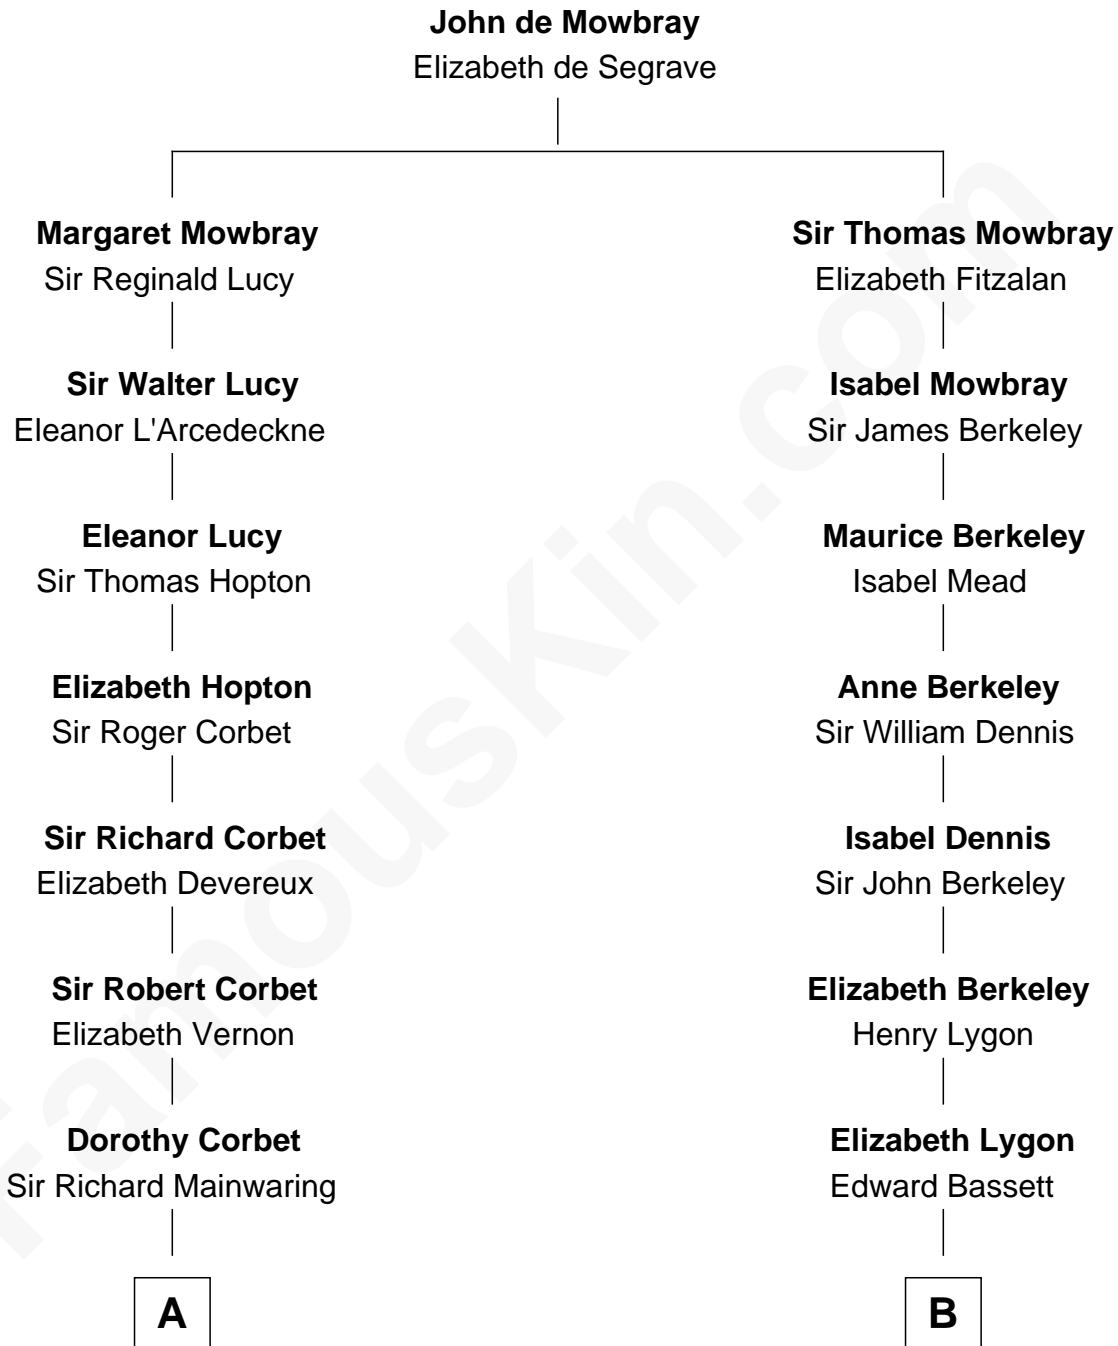

FamousKin.com Relationship Chart of

Amber Stevens West

TV and Movie Actress

20th cousin 1 time removed of

Michael Lookinland

TV Actor

C

Josey Chaffee Cook
Julianne Frances Taylor