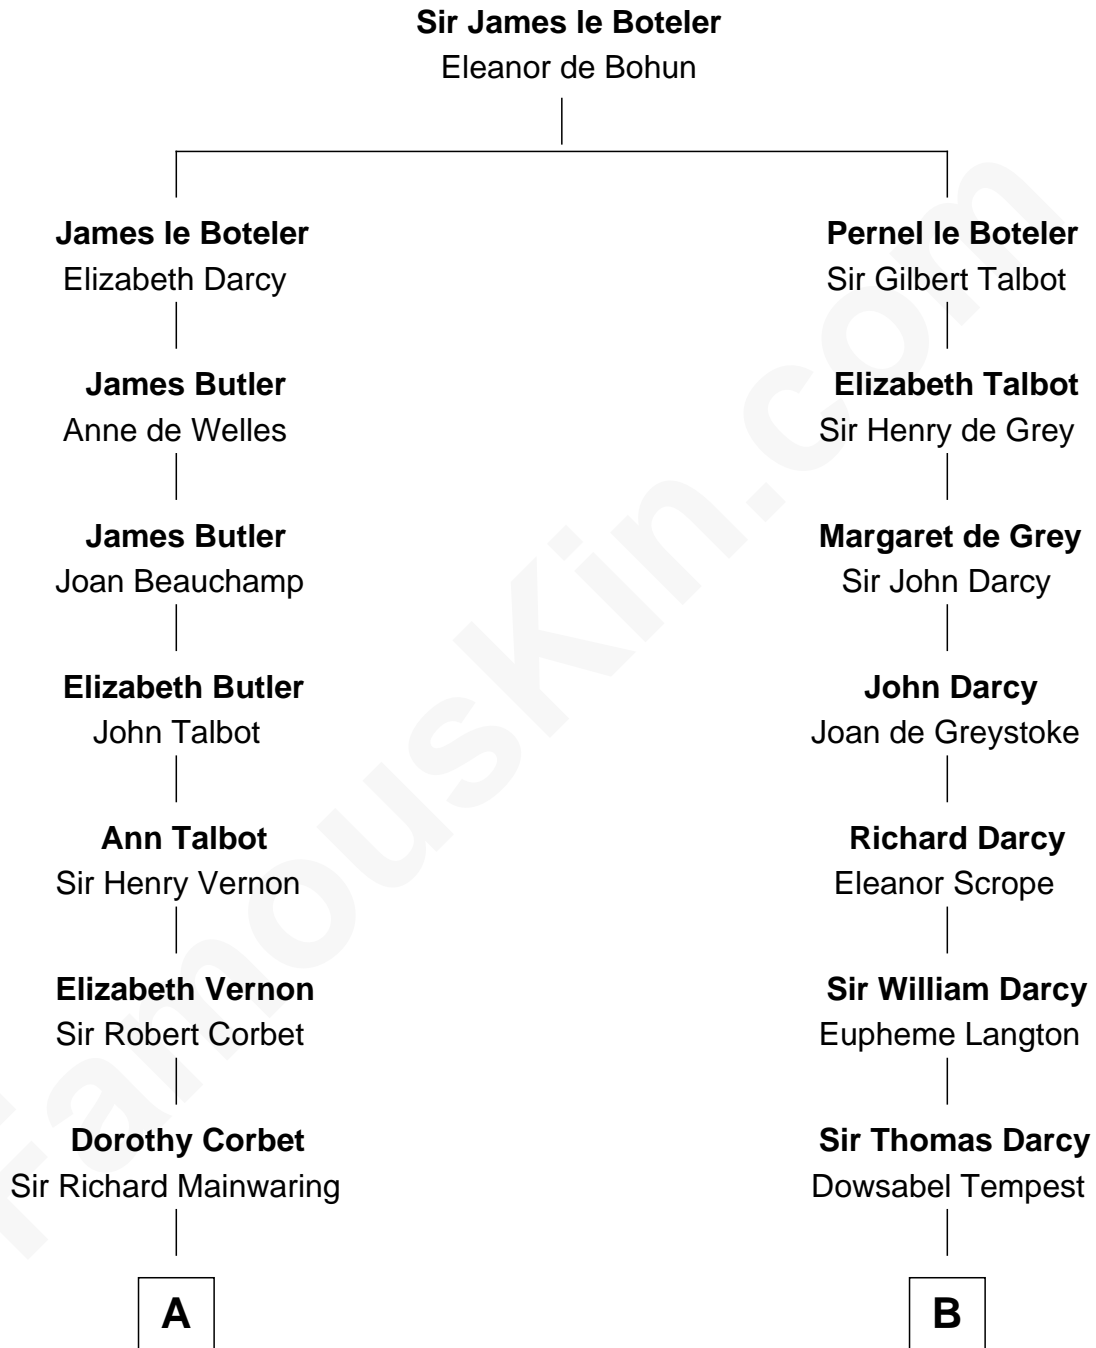

FamousKin.com
Relationship Chart of
Amber Stevens West
TV and Movie Actress

14th cousin 7 times removed of

Robert Treat Paine
Signer of the Declaration of Independence

C

Josey Chaffee Cook
Julianne Frances Taylor

Frances Jemima Cook
Albert Baas

LaVerne M. Baas
Keith Karl Ingstad

Terry Keith Ingstad
Beverly Jean Cunningham

Amber Stevens West
TV and Movie Actress

FamousKin.com