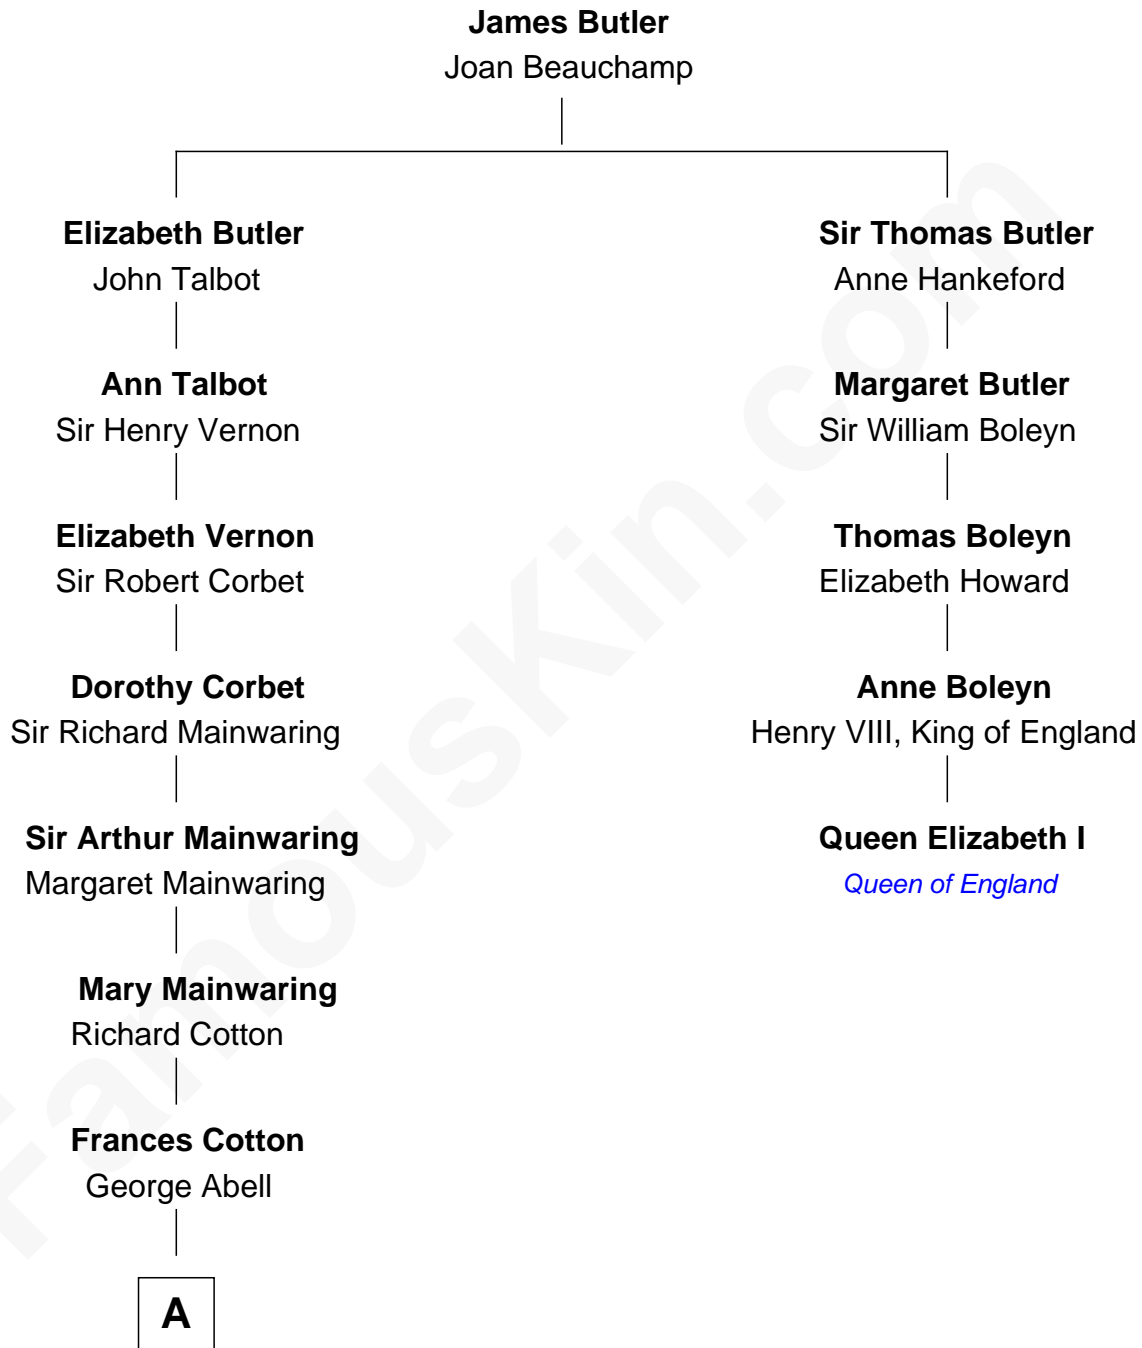

FamousKin.com
Relationship Chart of
Amber Stevens West
TV and Movie Actress

4th cousin 14 times removed of

Queen Elizabeth I
Queen of England

B

—
Terry Keith Ingstad
Beverly Jean Cunningham

—
Amber Stevens West
TV and Movie Actress

FamousKin.com