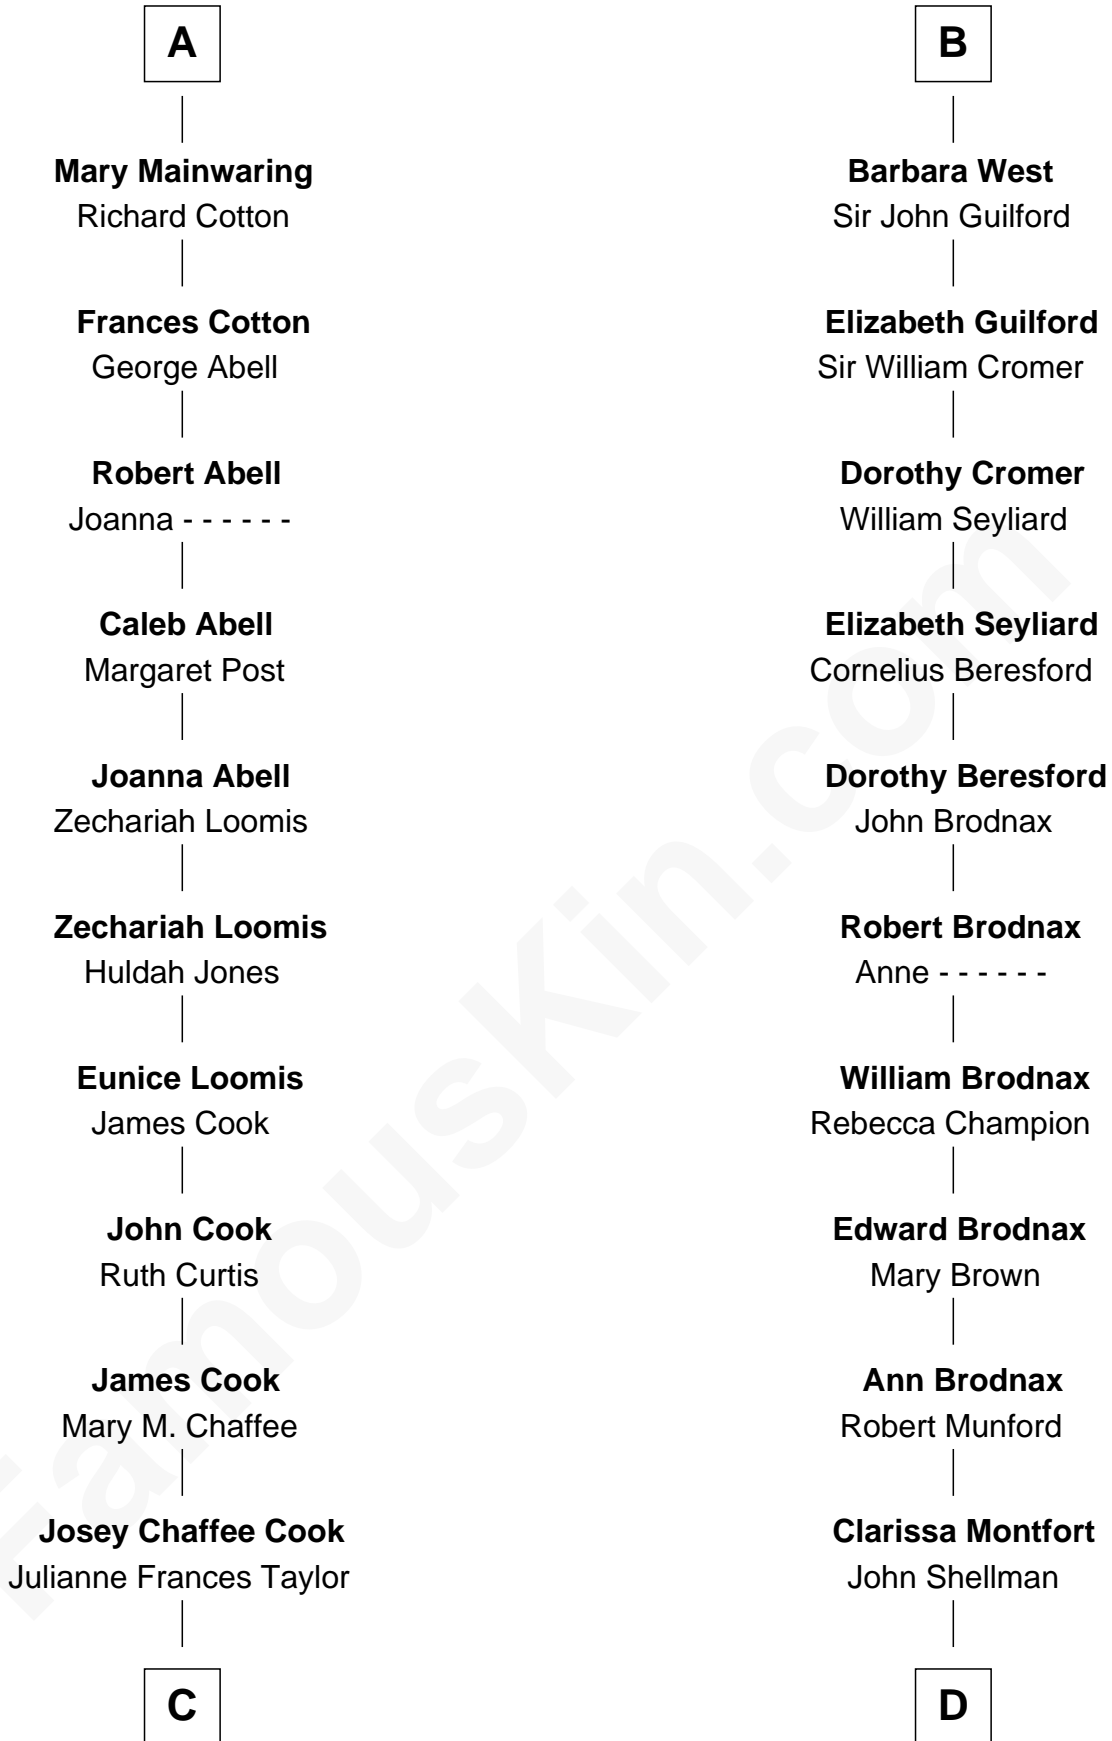

**FamousKin.com**  
**Relationship Chart of**  
**Amber Stevens West**  
*TV and Movie Actress*

20th cousin 1 time removed of  
**George H. W. Bush**  
*41st U.S. President*

**Sir Thomas de Beauchamp**  
 Katherine de Mortimer

**Sir William Beauchamp**

Joan Fitzalan

**Joan Beauchamp**

James Butler

**Elizabeth Butler**

John Talbot

**Ann Talbot**

Sir Henry Vernon

**Elizabeth Vernon**

Sir Robert Corbet

**Dorothy Corbet**

Sir Richard Mainwaring

**Sir Arthur Mainwaring**

Margaret Mainwaring

**A**

**Maud de Beauchamp**

Sir Thomas Hoo

**Anne Hoo**

Sir Roger Copley

**Eleanor Copley**

Sir Thomas West

**B**

**C**

**Frances Jemima Cook**