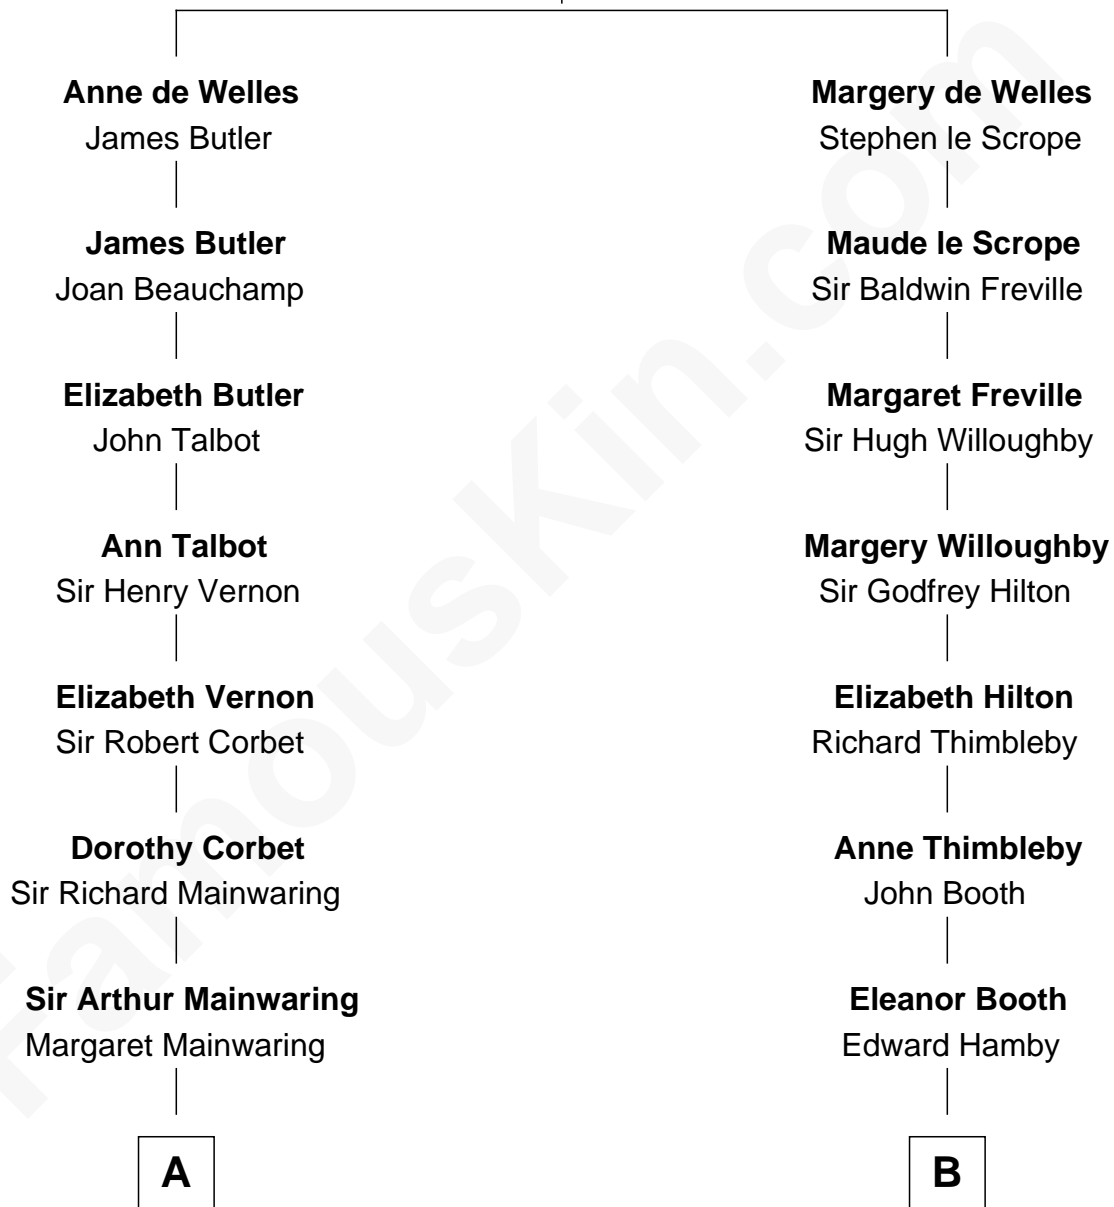

FamousKin.com Relationship Chart of

Amber Stevens West

TV and Movie Actress

20th cousin of

George H. W. Bush

41st U.S. President

John de Welles

Maud de Roos

TV and Movie Actress

D

Harriet Eleanor Fay

Rev. James Smith Bush

Samuel Prescott Bush

Flora Sheldon

Prescott Sheldon Bush

Dorothy Wear Walker