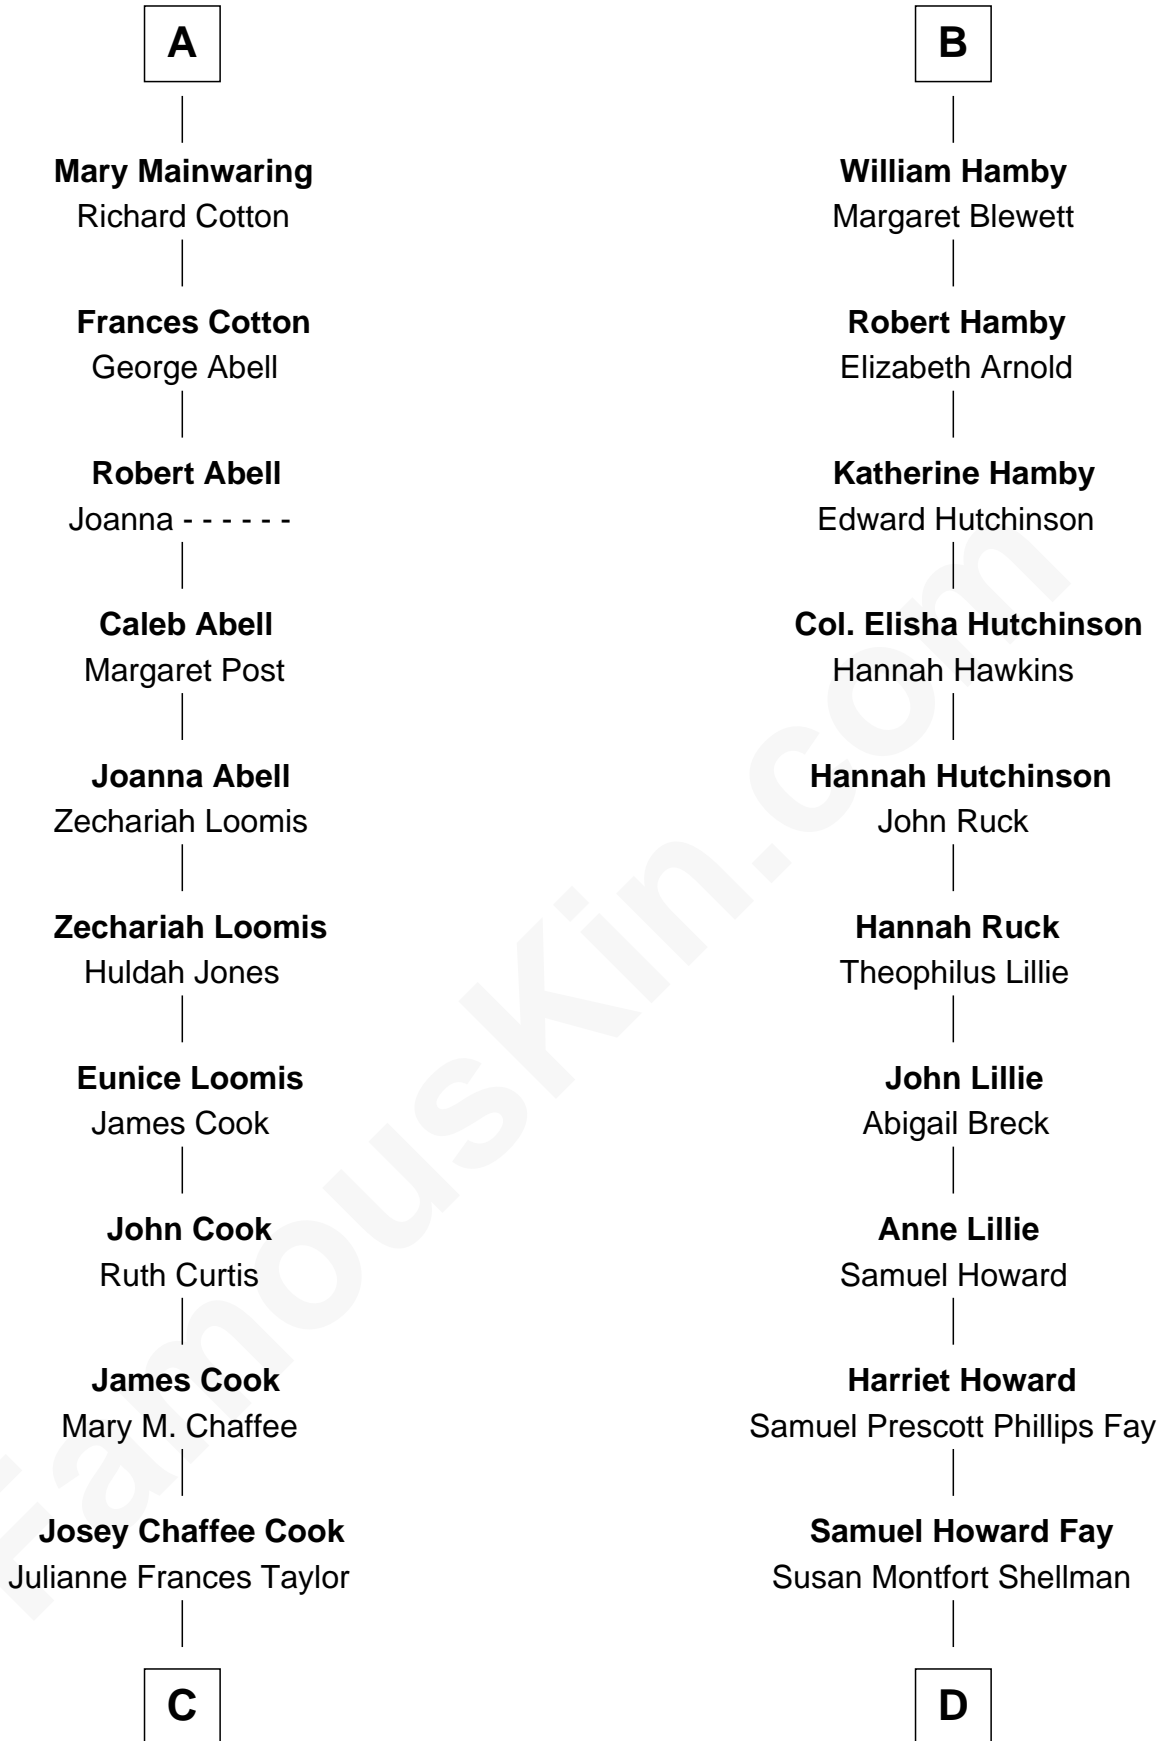

FamousKin.com Relationship Chart of

Amber Stevens West

TV and Movie Actress

20th cousin of

George H. W. Bush

41st U.S. President

John de Welles

Maud de Roos

TV and Movie Actress

D

Harriet Eleanor Fay

Rev. James Smith Bush

Samuel Prescott Bush

Flora Sheldon

Prescott Sheldon Bush

Dorothy Wear Walker