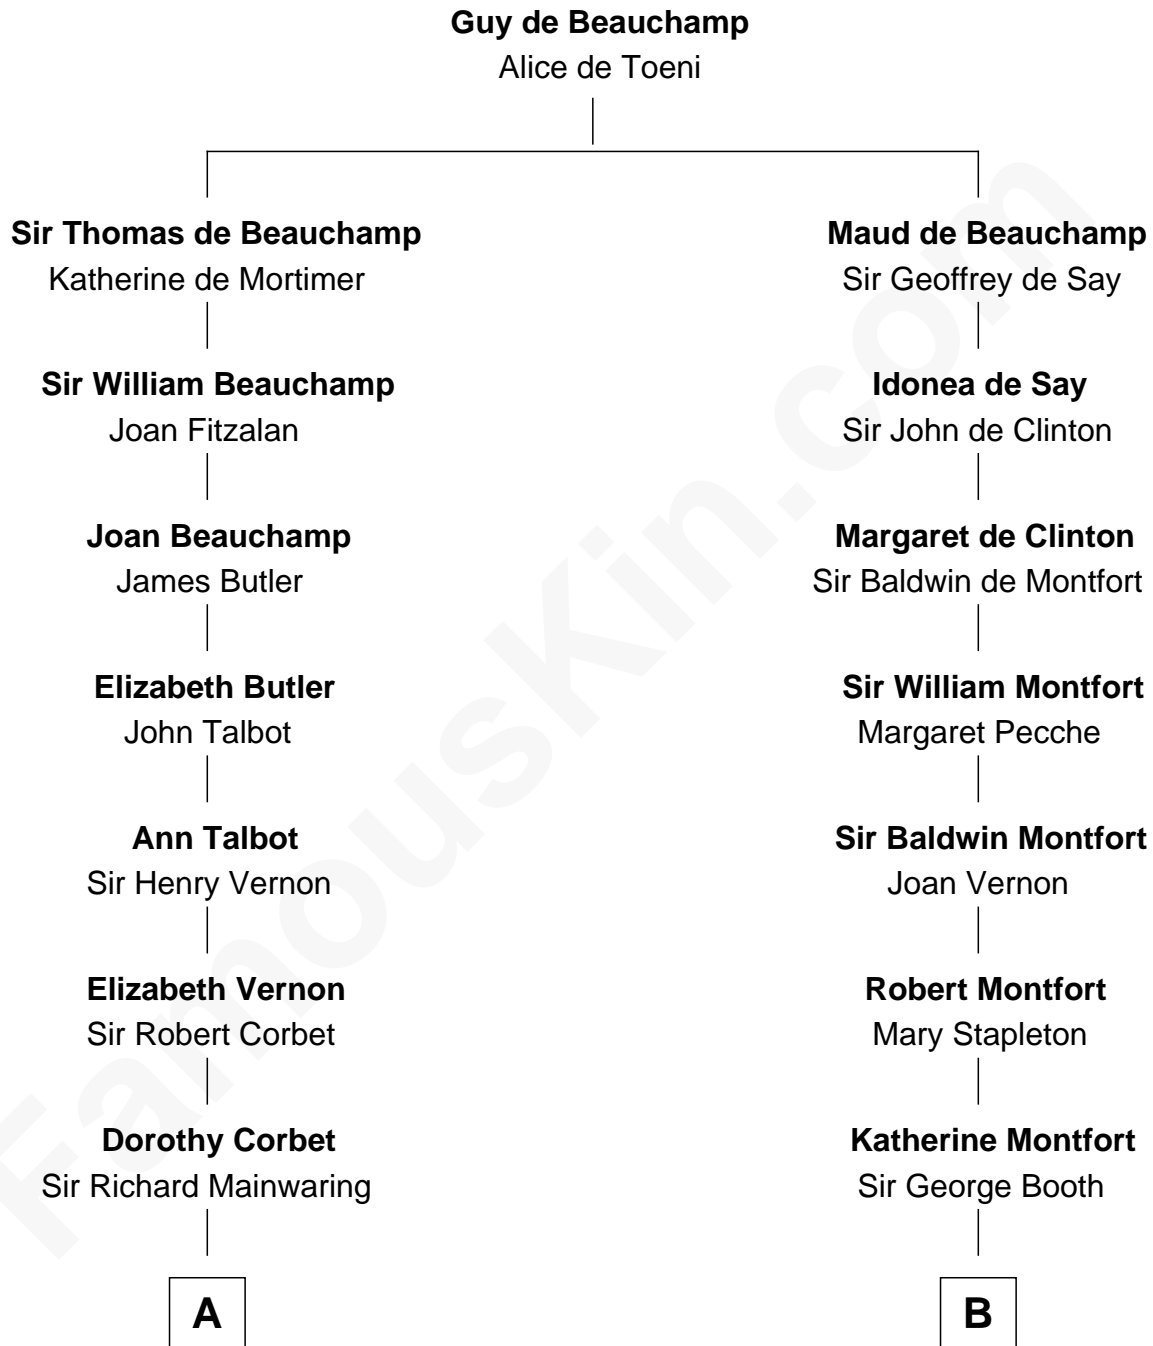

FamousKin.com Relationship Chart of

Amber Stevens West

TV and Movie Actress

21st cousin of

Barbara (Pierce) Bush

First Lady of President George H.W. Bush

C

Josey Chaffee Cook
Julianne Frances Taylor

Frances Jemima Cook
Albert Baas

LaVerne M. Baas
Keith Karl Ingstad

Terry Keith Ingstad
Beverly Jean Cunningham

Amber Stevens West
TV and Movie Actress

D

Samuel Ross Marvin
Julia Ann Place

Jerome Place Marvin
Martha Ann Stokes