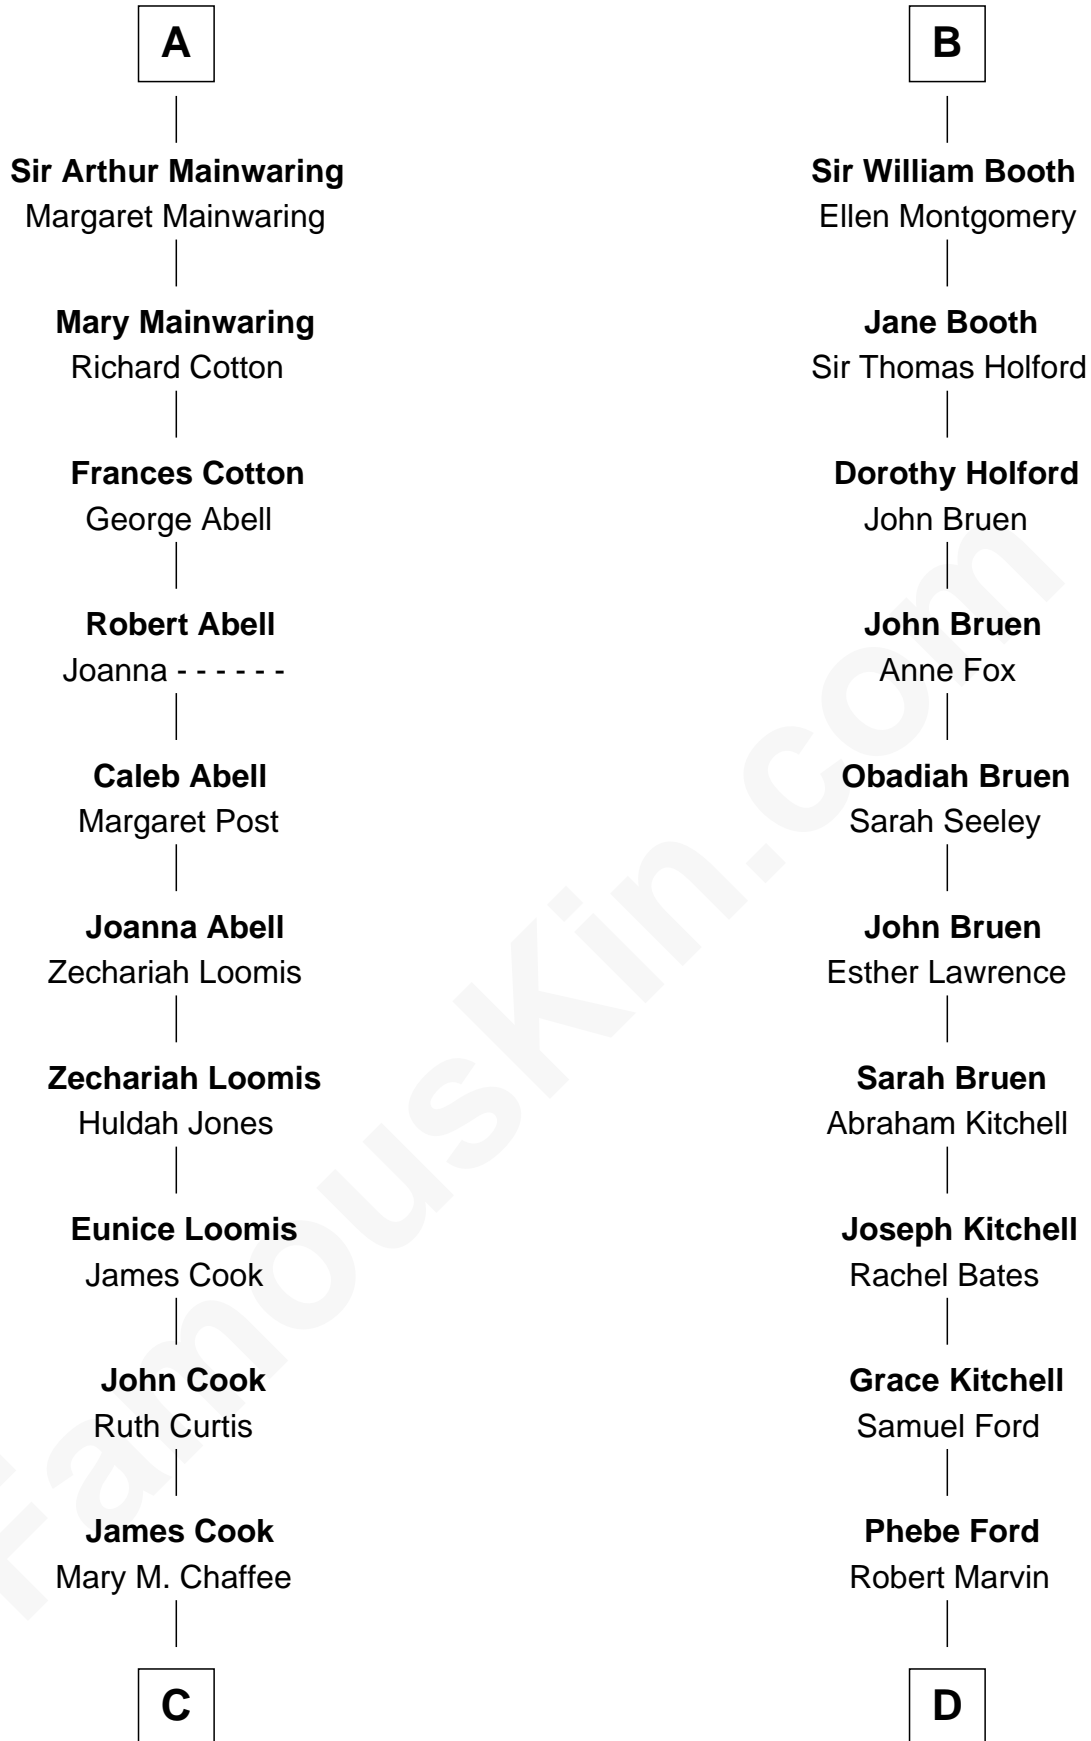

FamousKin.com Relationship Chart of

Amber Stevens West

TV and Movie Actress

21st cousin of

Barbara (Pierce) Bush

First Lady of President George H.W. Bush

C

Josey Chaffee Cook
Julianne Frances Taylor

Frances Jemima Cook
Albert Baas

LaVerne M. Baas
Keith Karl Ingstad

Terry Keith Ingstad
Beverly Jean Cunningham

Amber Stevens West
TV and Movie Actress

D

Samuel Ross Marvin
Julia Ann Place

Jerome Place Marvin
Martha Ann Stokes