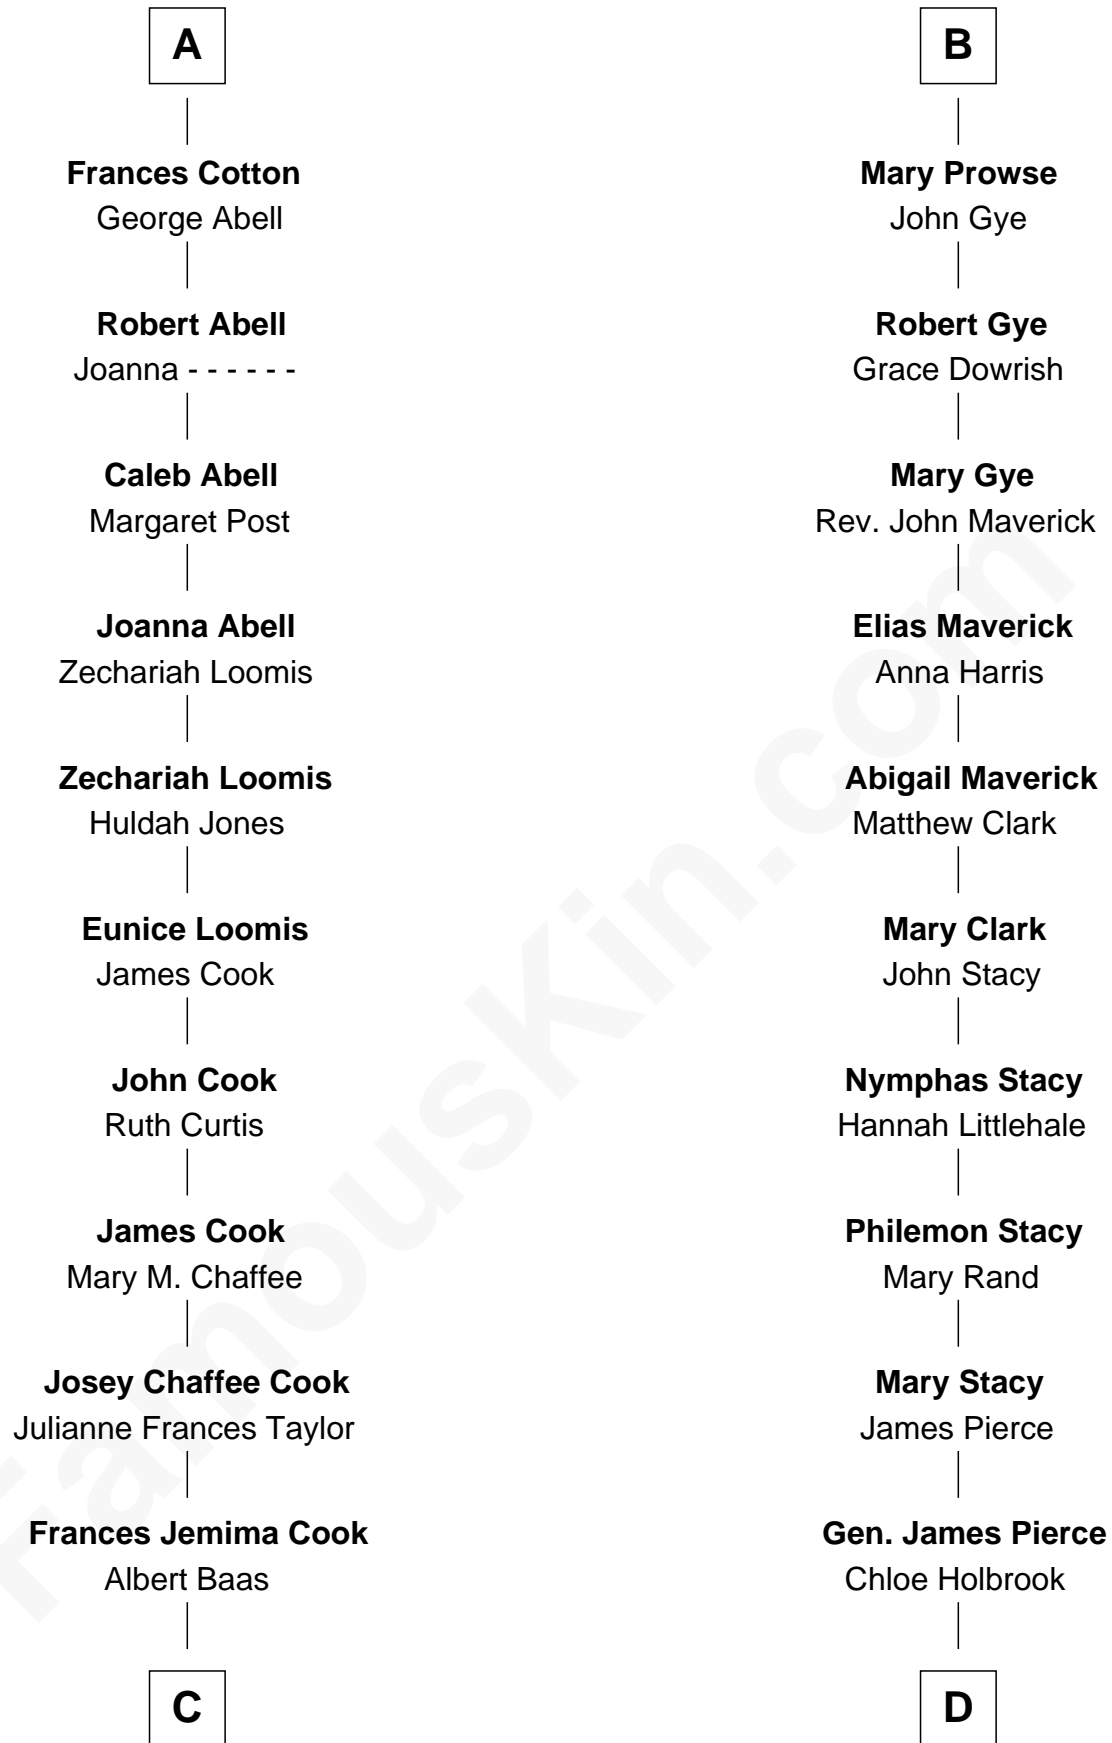

**FamousKin.com**  
**Relationship Chart of**  
**Amber Stevens West**  
*TV and Movie Actress*

19th cousin 1 time removed of  
**Barbara (Pierce) Bush**  
*First Lady of President George H.W. Bush*

**C**

**LaVerne M. Baas**

Keith Karl Ingstad

**Terry Keith Ingstad**

Beverly Jean Cunningham

**Amber Stevens West**

*TV and Movie Actress*

**D**

**Jonas James Pierce**

Kate Pritzel

**Scott Pierce**

Mabel Marvin

**Marvin Pierce**

Pauline Robinson

**Barbara (Pierce) Bush**

*First Lady of George H.W. Bush*