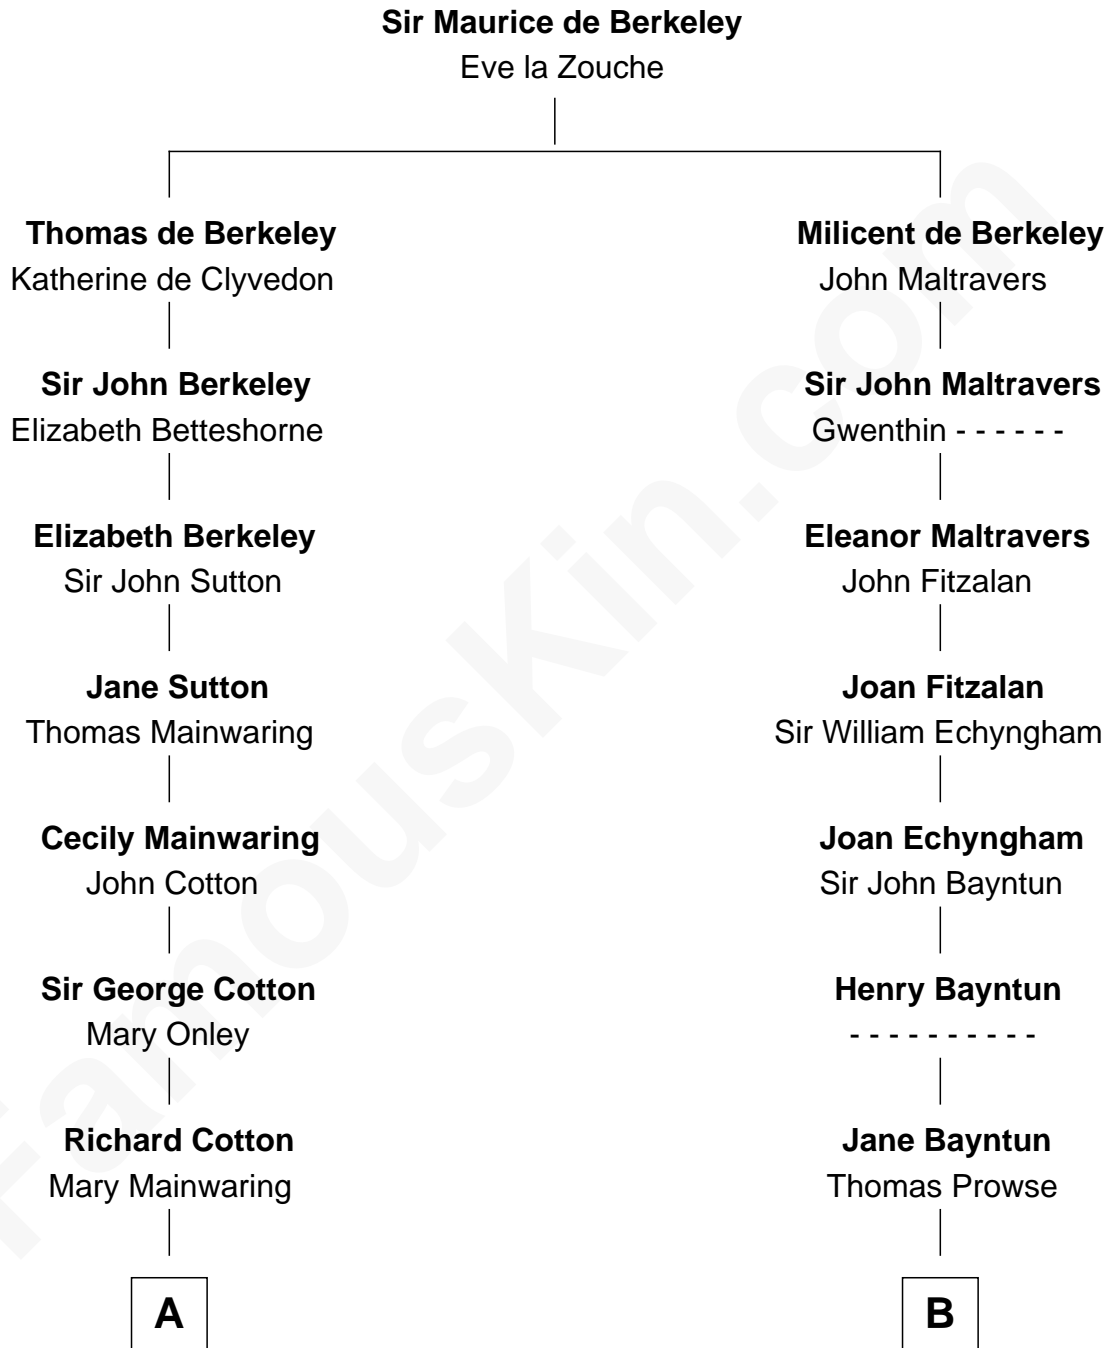

**FamousKin.com**  
**Relationship Chart of**  
**Amber Stevens West**  
*TV and Movie Actress*

19th cousin 1 time removed of  
**Barbara (Pierce) Bush**  
*First Lady of President George H.W. Bush*

**C**

**LaVerne M. Baas**

Keith Karl Ingstad

**Terry Keith Ingstad**

Beverly Jean Cunningham

**Amber Stevens West**

*TV and Movie Actress*

**D**

**Jonas James Pierce**