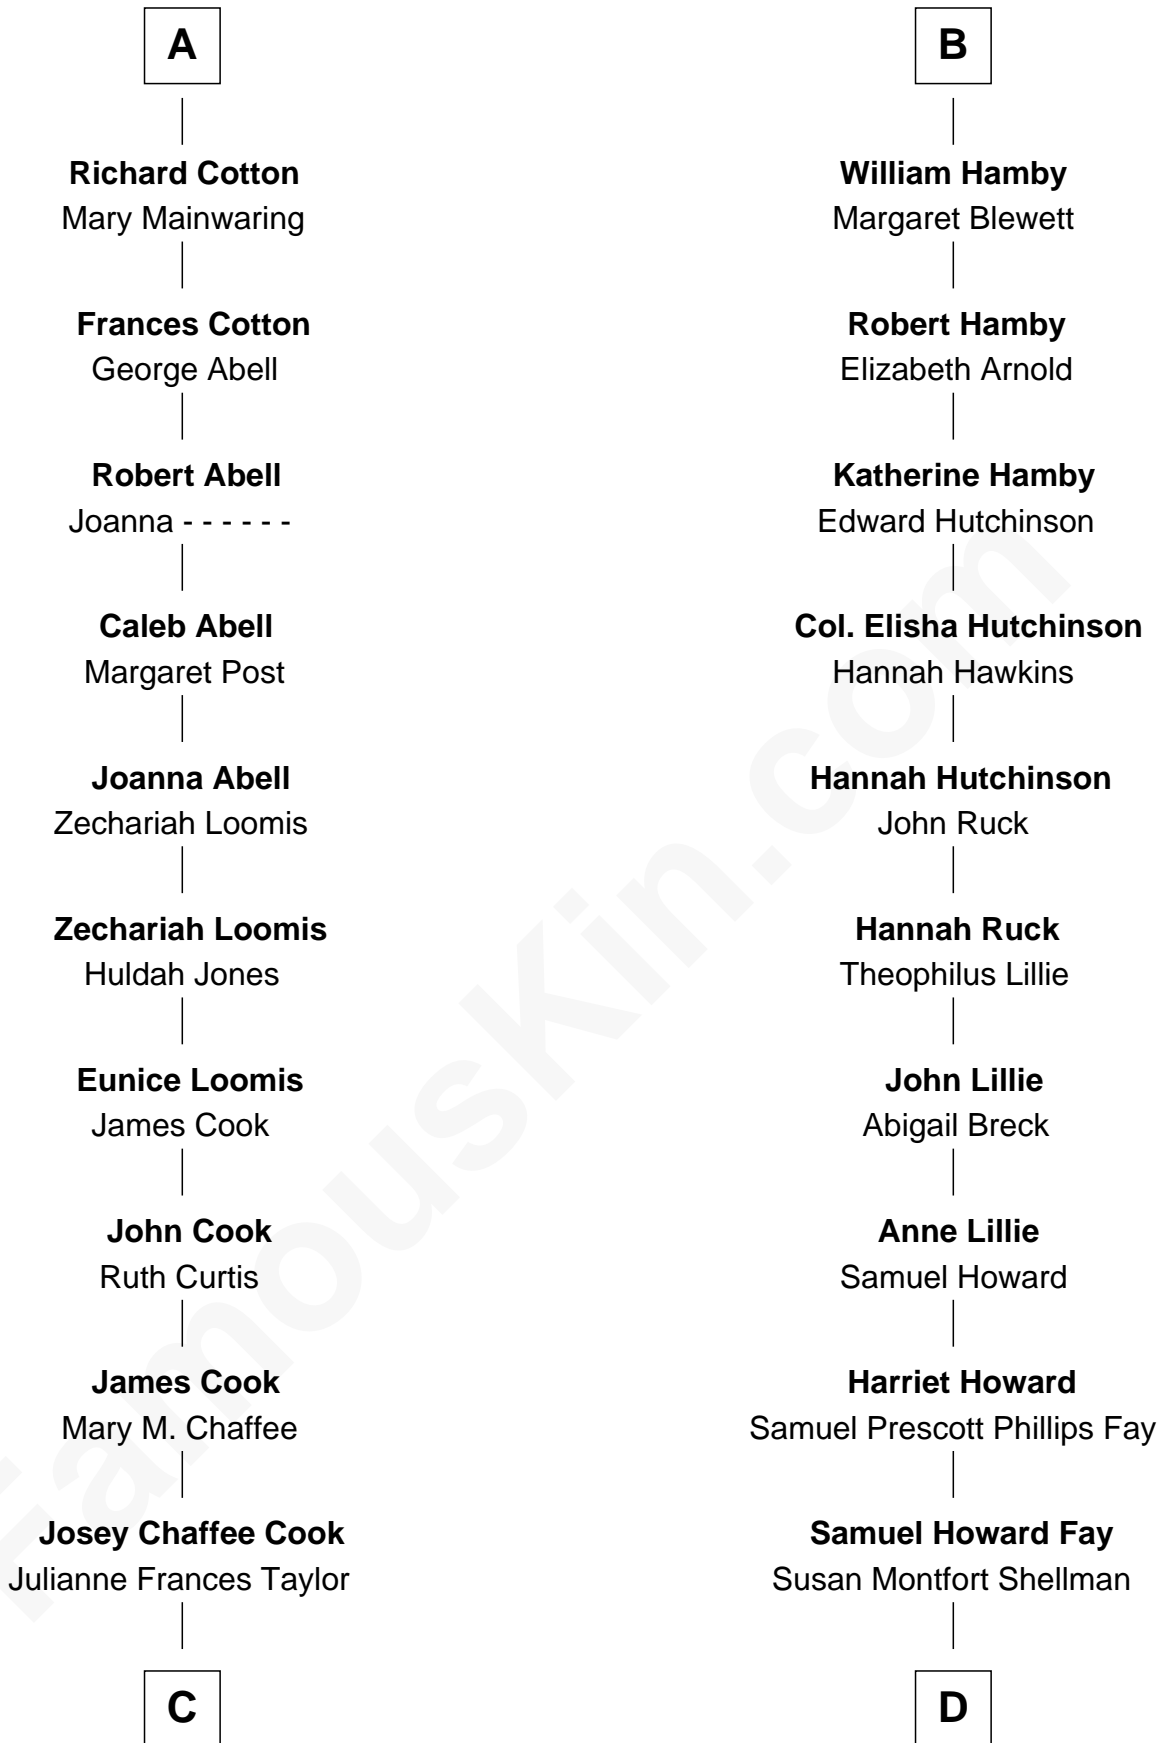

FamousKin.com
Relationship Chart of
Amber Stevens West
TV and Movie Actress

20th cousin 1 time removed of
George W. Bush
43rd U.S. President

Sir Philip le Despencer
 Joan de Cobham

C

Frances Jemima Cook

Albert Baas

LaVerne M. Baas

Keith Karl Ingstad

Terry Keith Ingstad

Beverly Jean Cunningham

Amber Stevens West

TV and Movie Actress

D

Harriet Eleanor Fay

Rev. James Smith Bush

Samuel Prescott Bush

Flora Sheldon

Prescott Sheldon Bush

Dorothy Wear Walker

George Herbert Walker Bush

Barbara Pierce

George W. Bush

43rd U.S. President