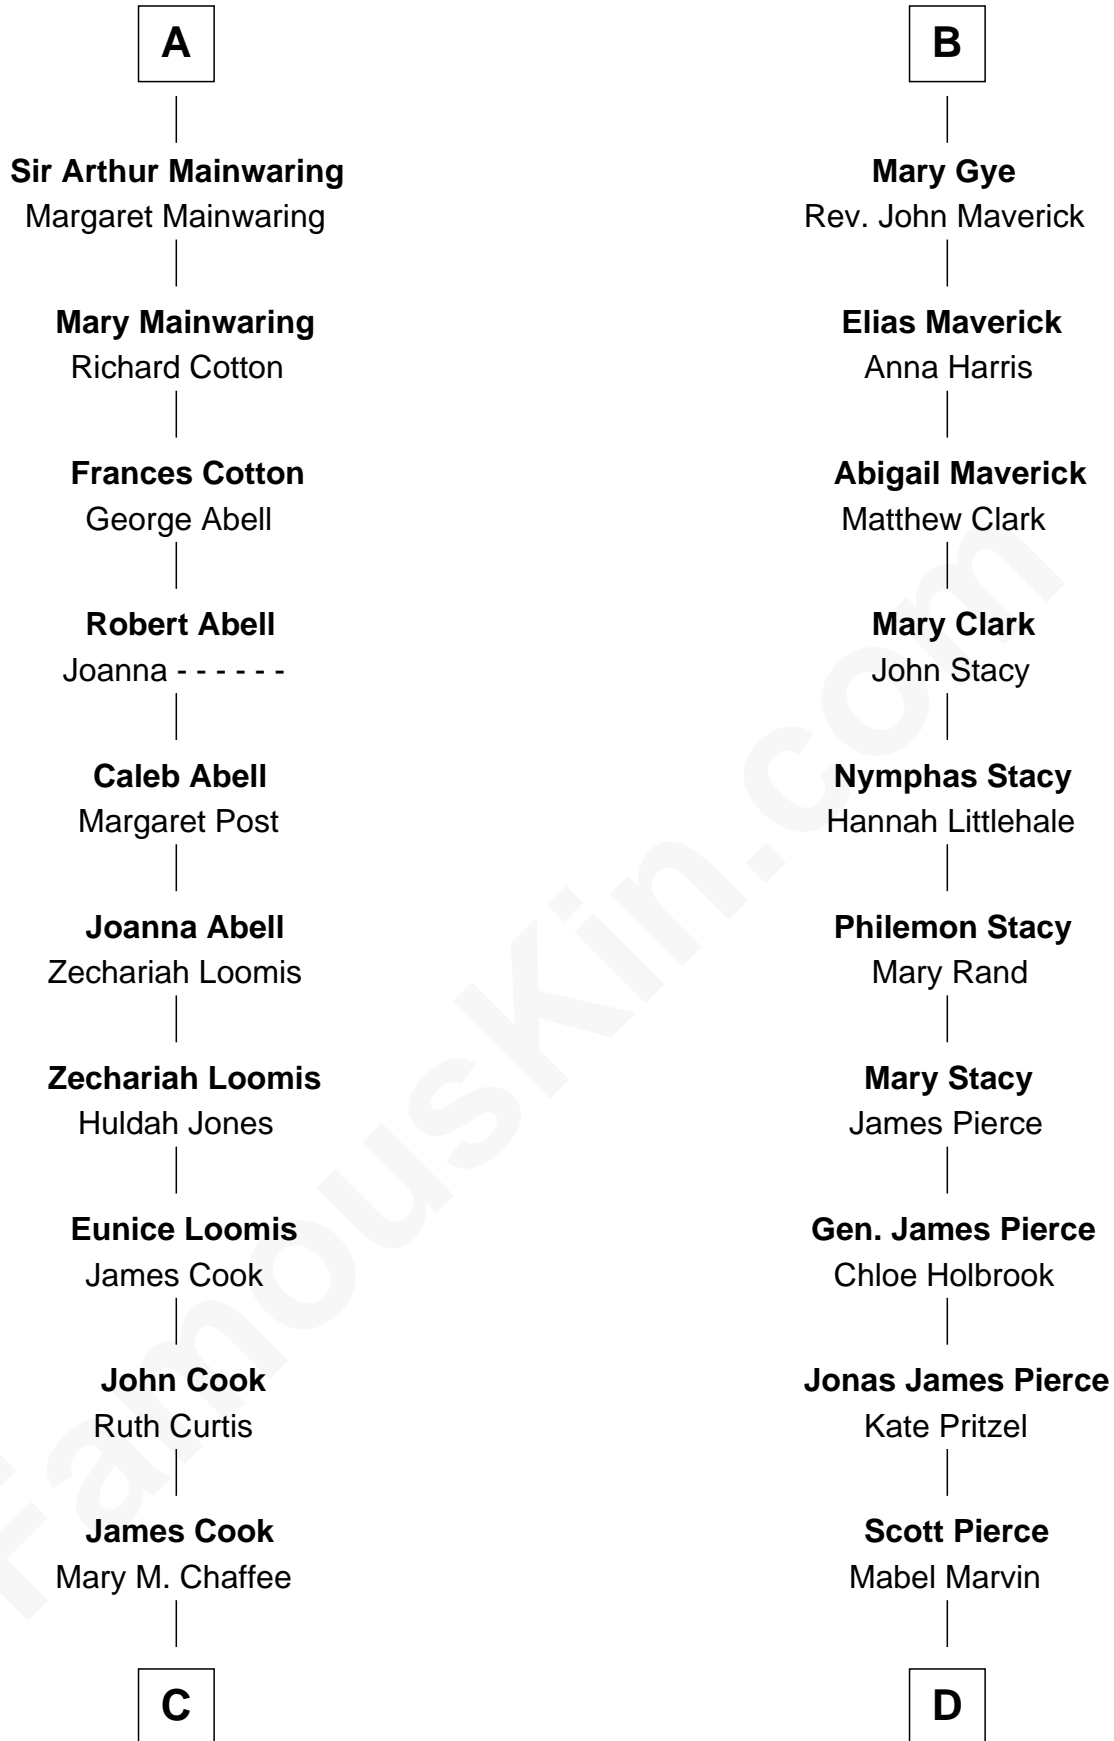

**FamousKin.com**  
**Relationship Chart of**  
**Amber Stevens West**  
*TV and Movie Actress*

19th cousin 2 times removed of

**George W. Bush**  
*43rd U.S. President*

**Richard Fitzalan**  
 Eleanor Plantagenet

**C**

**Josey Chaffee Cook**  
Julianne Frances Taylor

**Frances Jemima Cook**  
Albert Baas

**LaVerne M. Baas**  
Keith Karl Ingstad

**Terry Keith Ingstad**  
Beverly Jean Cunningham

**Amber Stevens West**  
*TV and Movie Actress*

**D**

**Marvin Pierce**  
Pauline Robinson

**Barbara Pierce**  
George Herbert Walker Bush

**George W. Bush**  
*43rd U.S. President*