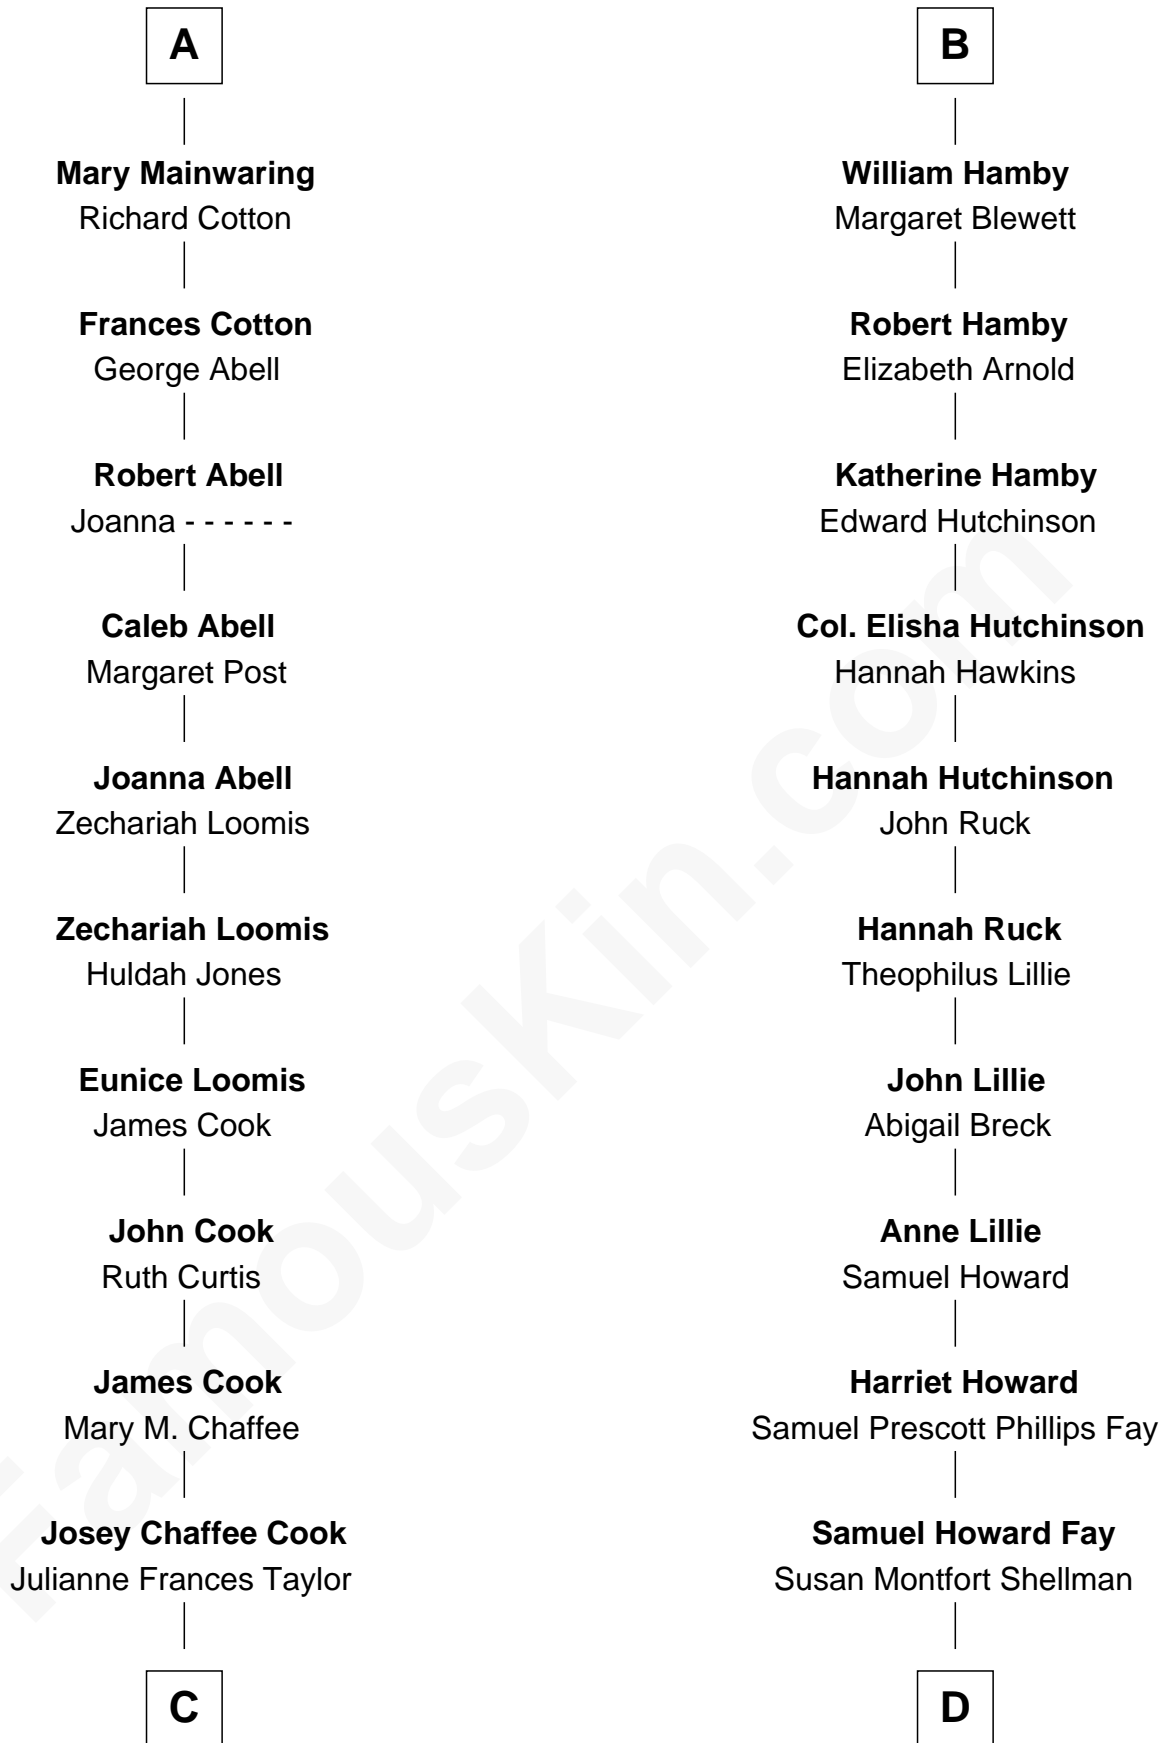

**FamousKin.com**  
**Relationship Chart of**  
**Amber Stevens West**  
*TV and Movie Actress*

20th cousin 1 time removed of  
**George W. Bush**  
*43rd U.S. President*

**John de Welles**  
Maud de Roos

**C**

**Frances Jemima Cook**

Albert Baas

**LaVerne M. Baas**

Keith Karl Ingstad

**Terry Keith Ingstad**

Beverly Jean Cunningham

**Amber Stevens West**

*TV and Movie Actress*

**D**

**Harriet Eleanor Fay**

Rev. James Smith Bush

**Samuel Prescott Bush**

Flora Sheldon

**Prescott Sheldon Bush**

Dorothy Wear Walker

**George Herbert Walker Bush**

Barbara Pierce

**George W. Bush**

*43rd U.S. President*