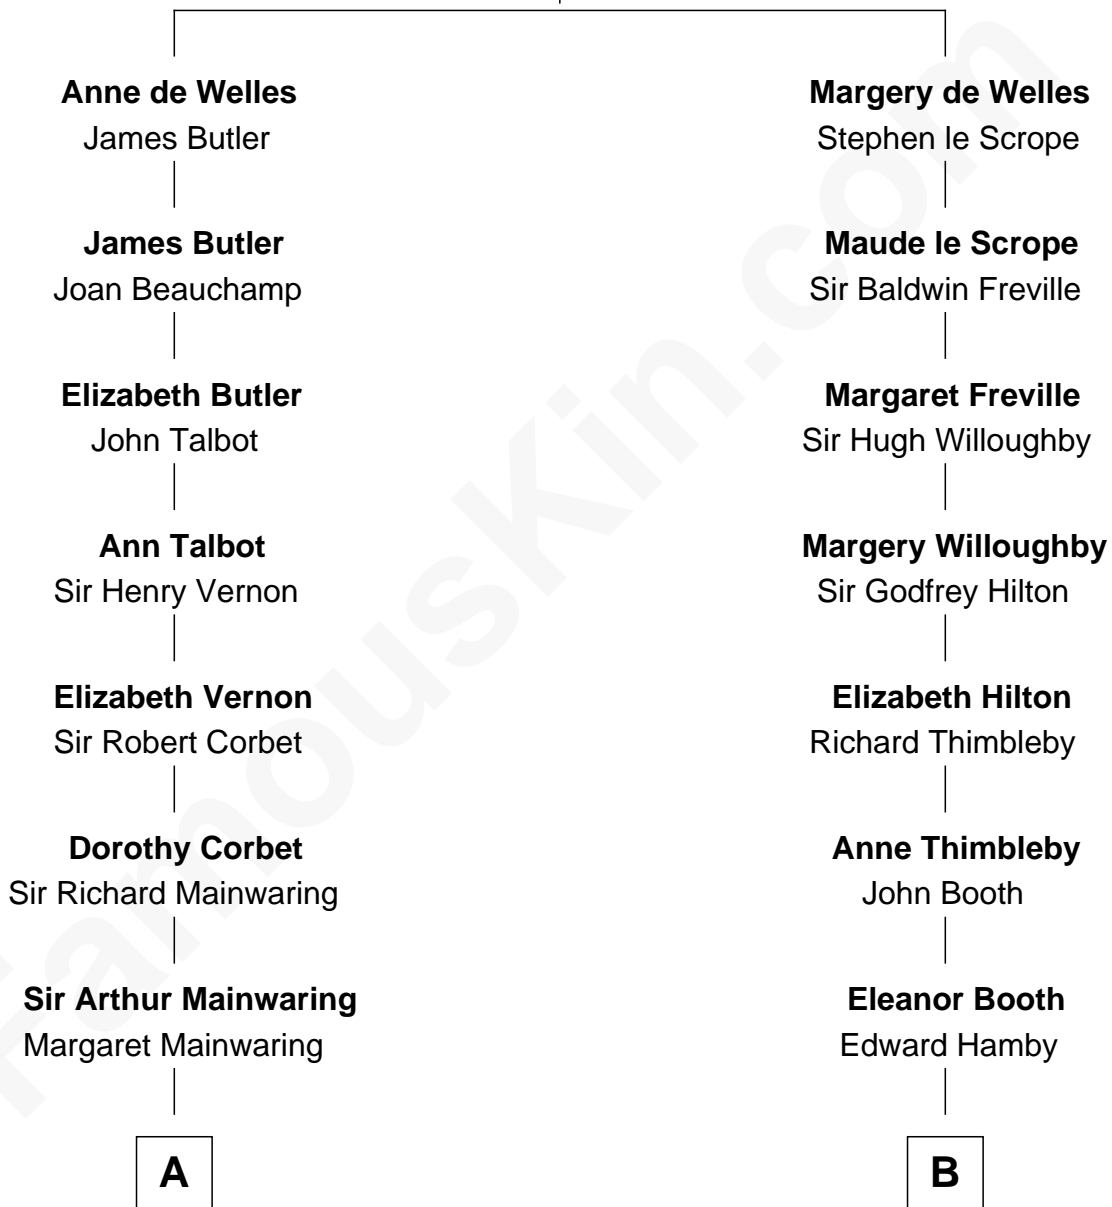

**FamousKin.com**  
**Relationship Chart of**  
**Amber Stevens West**  
*TV and Movie Actress*

20th cousin 1 time removed of  
**George W. Bush**  
*43rd U.S. President*

**John de Welles**  
Maud de Roos

**C**

**Frances Jemima Cook**

Albert Baas

**LaVerne M. Baas**

Keith Karl Ingstad

**Terry Keith Ingstad**

Beverly Jean Cunningham

**Amber Stevens West**

*TV and Movie Actress*

**D**

**Harriet Eleanor Fay**

Rev. James Smith Bush

**Samuel Prescott Bush**

Flora Sheldon

**Prescott Sheldon Bush**

Dorothy Wear Walker

**George Herbert Walker Bush**

Barbara Pierce

**George W. Bush**

*43rd U.S. President*