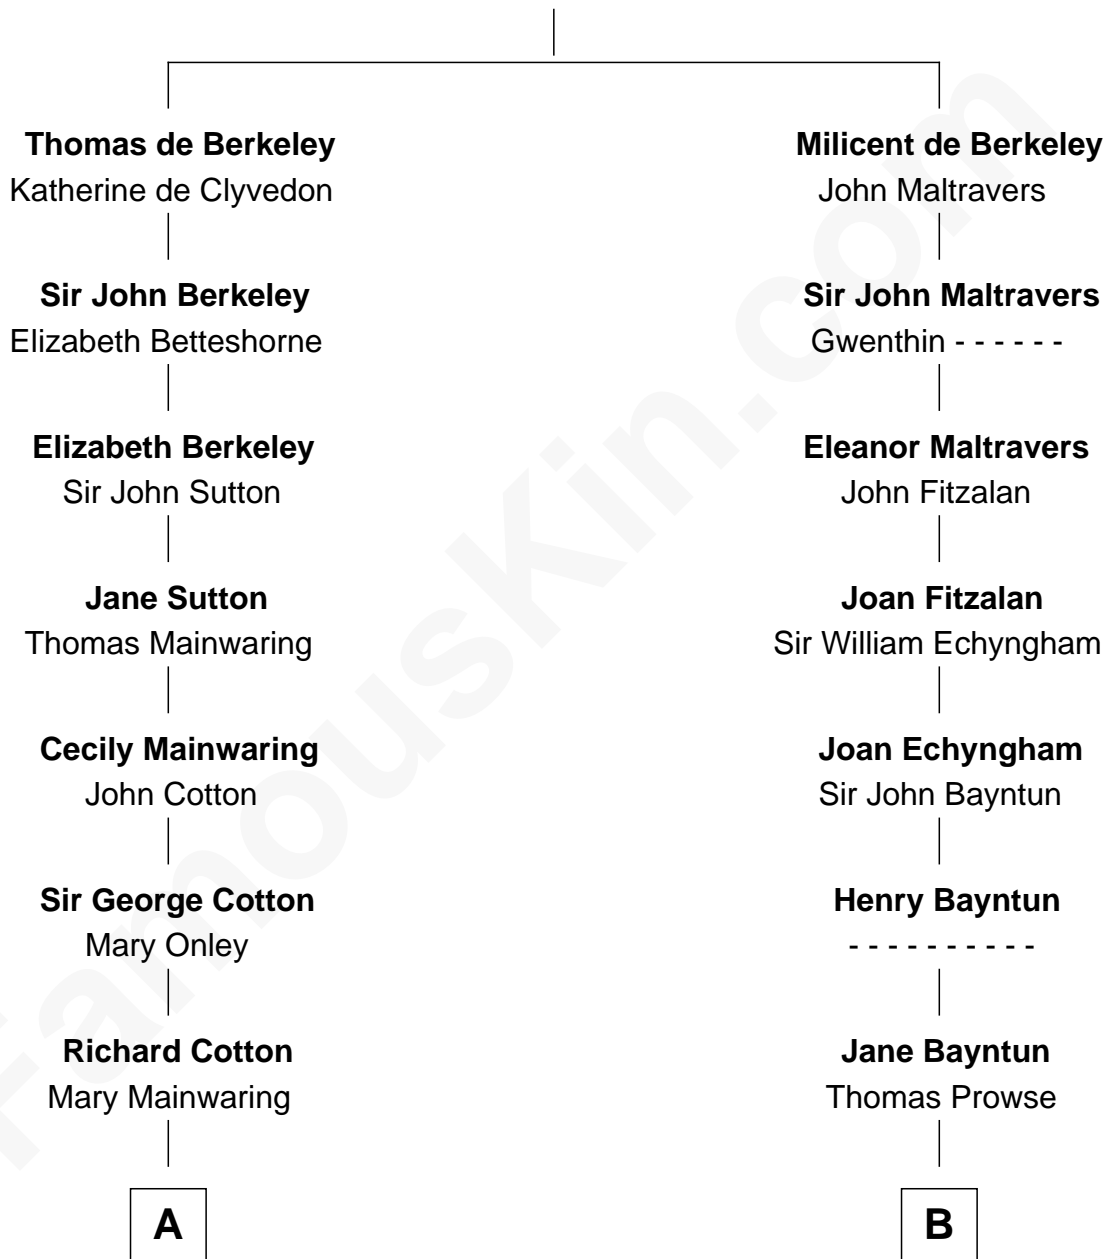

FamousKin.com
Relationship Chart of
Amber Stevens West
TV and Movie Actress

19th cousin 2 times removed of

George W. Bush
43rd U.S. President

Sir Maurice de Berkeley
 Eve la Zouche

C

LaVerne M. Baas

Keith Karl Ingstad

Terry Keith Ingstad

Beverly Jean Cunningham

Amber Stevens West

TV and Movie Actress

D

Jonas James Pierce

Kate Pritzel

Scott Pierce

Mabel Marvin

Marvin Pierce

Pauline Robinson

Barbara Pierce

George Herbert Walker Bush

George W. Bush

43rd U.S. President