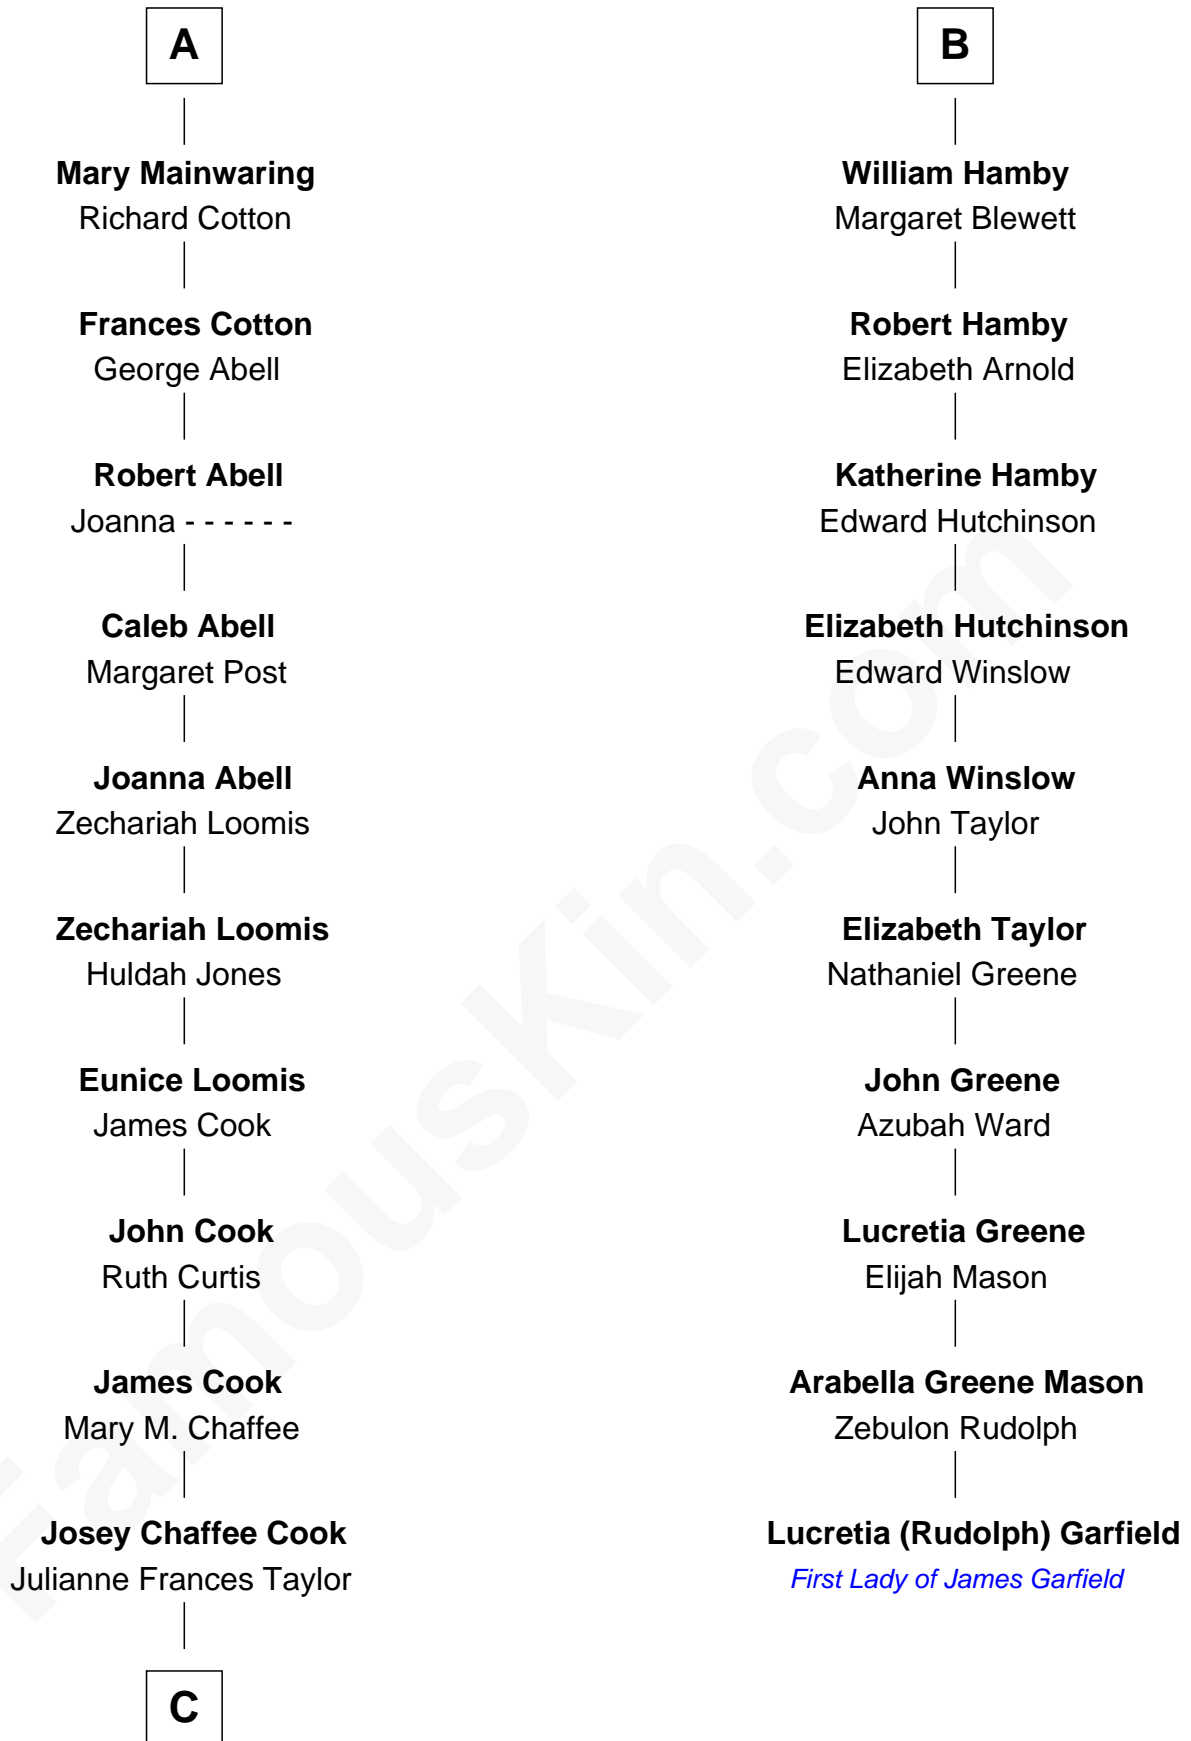

FamousKin.com
Relationship Chart of
Amber Stevens West
TV and Movie Actress

16th cousin 4 times removed of
Lucretia (Rudolph) Garfield
First Lady of President James Garfield

C

—
Frances Jemima Cook

Albert Baas

—
LaVerne M. Baas

Keith Karl Ingstad

—
Terry Keith Ingstad

Beverly Jean Cunningham

—
Amber Stevens West

TV and Movie Actress