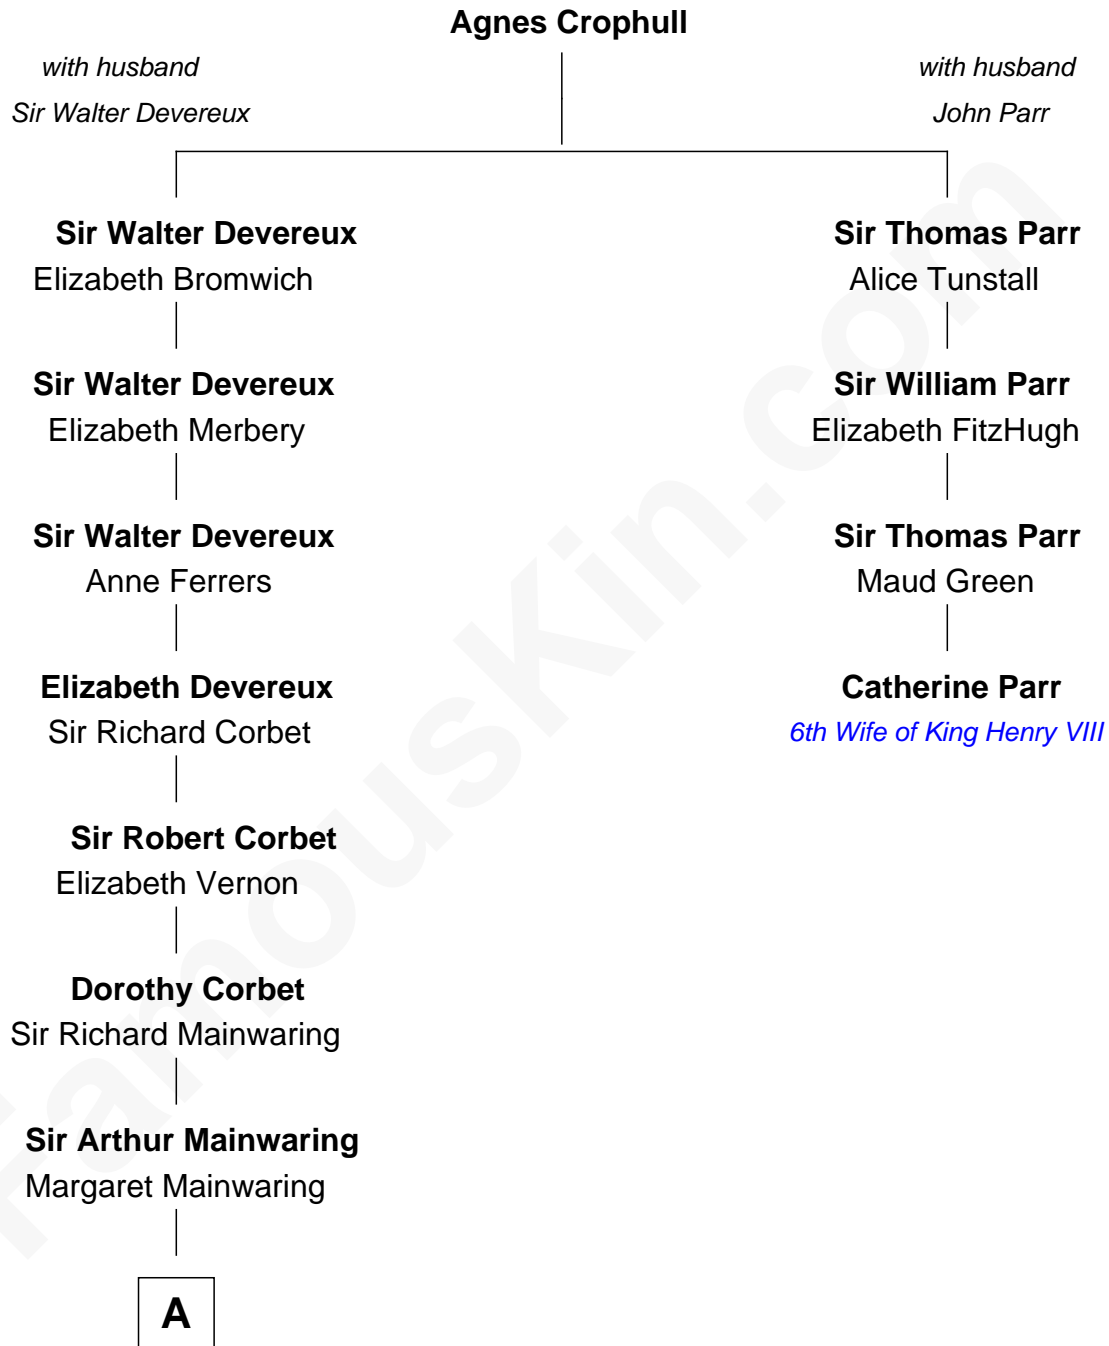

**FamousKin.com**  
**Relationship Chart of**  
**Amber Stevens West**  
*TV and Movie Actress*

3rd cousin 17 times removed of

**Catherine Parr**  
*6th Wife of King Henry VIII*

**B**

—  
**Frances Jemima Cook**

Albert Baas

—  
**LaVerne M. Baas**

Keith Karl Ingstad

—  
**Terry Keith Ingstad**

Beverly Jean Cunningham

—  
**Amber Stevens West**

*TV and Movie Actress*

FamousKin.com