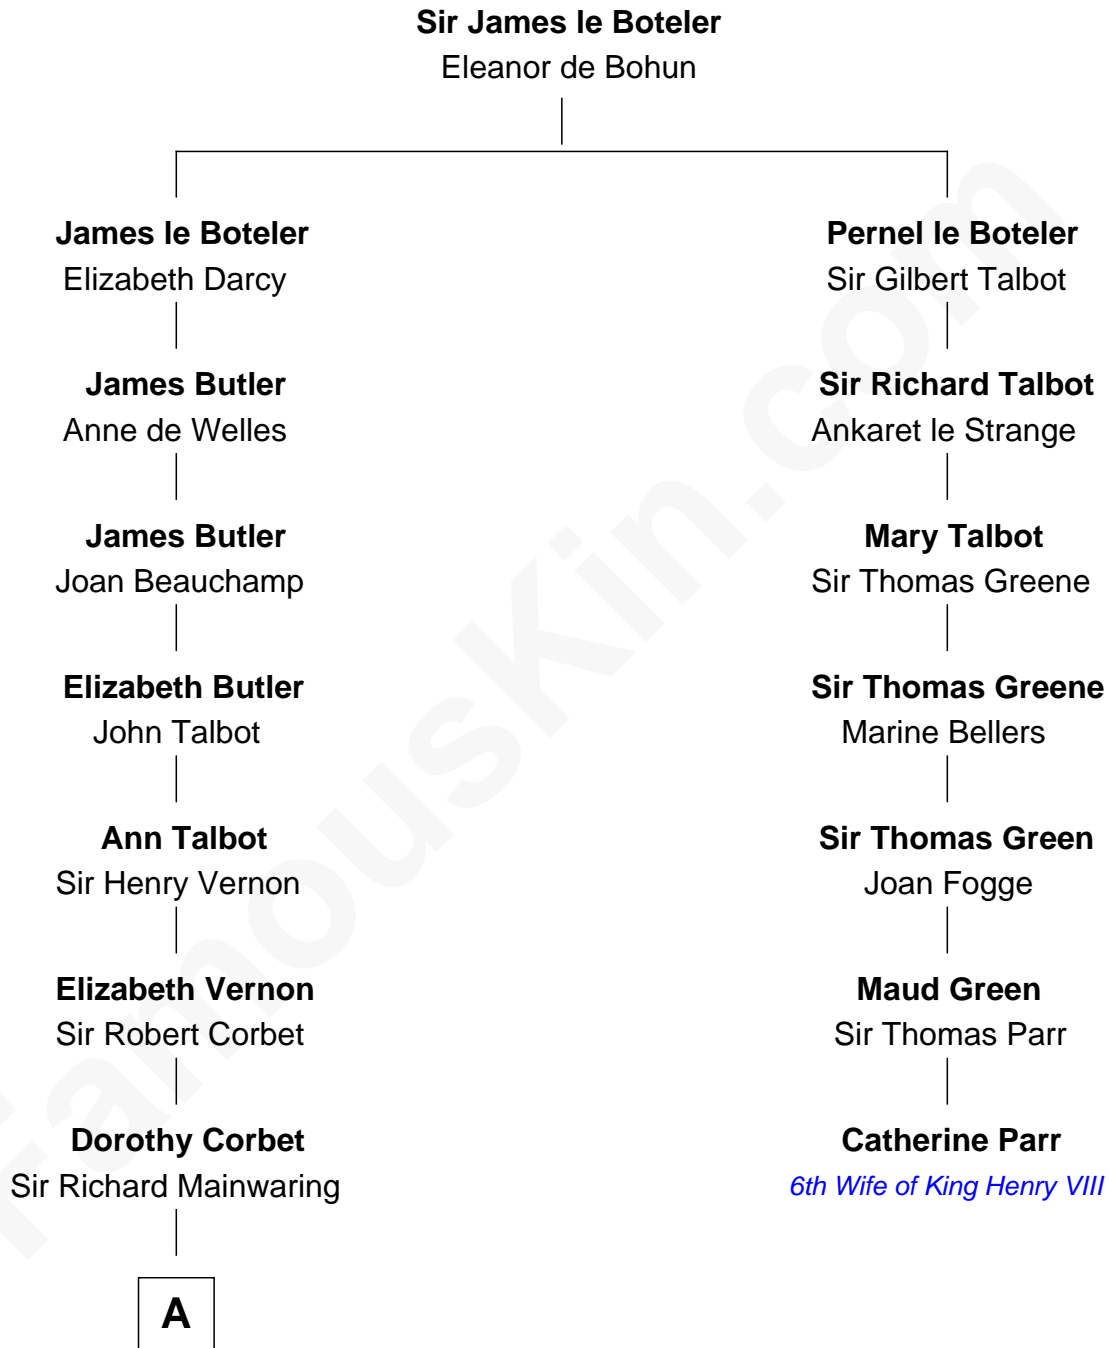

**FamousKin.com**  
**Relationship Chart of**  
**Amber Stevens West**  
*TV and Movie Actress*

6th cousin 15 times removed of

**Catherine Parr**  
*6th Wife of King Henry VIII*

**B**

**Josey Chaffee Cook**  
Julianne Frances Taylor

**Frances Jemima Cook**  
Albert Baas

**LaVerne M. Baas**  
Keith Karl Ingstad

**Terry Keith Ingstad**  
Beverly Jean Cunningham

**Amber Stevens West**  
*TV and Movie Actress*