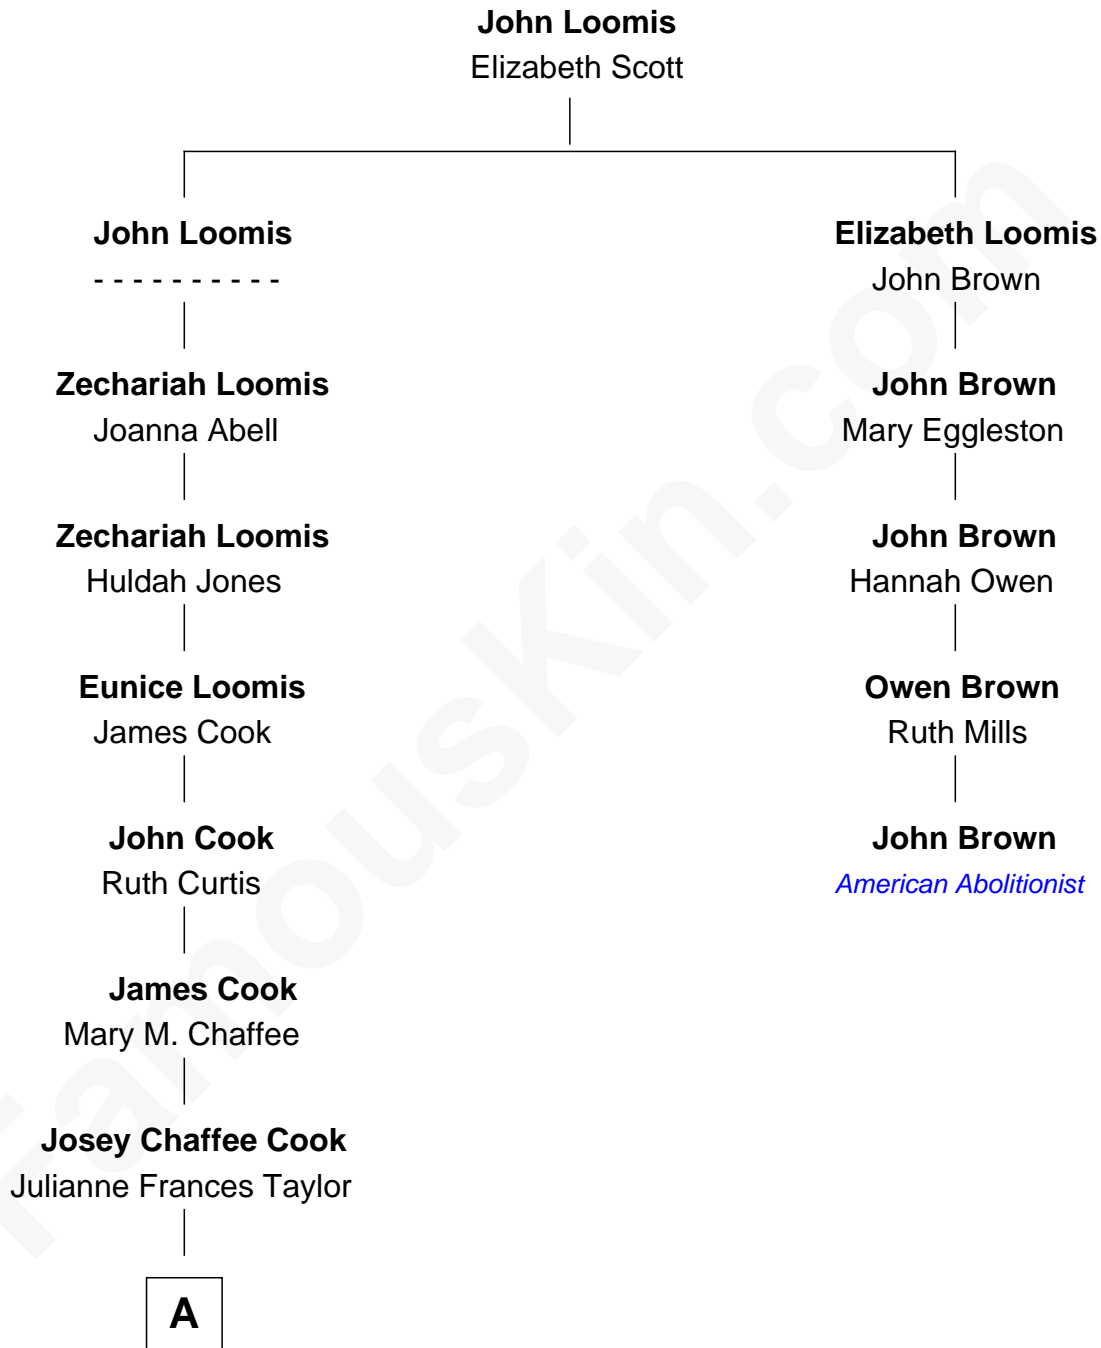

FamousKin.com
Relationship Chart of
Amber Stevens West
TV and Movie Actress

4th cousin 6 times removed of

John Brown
American Abolitionist

A

—
Frances Jemima Cook

Albert Baas

—
LaVerne M. Baas

Keith Karl Ingstad

—
Terry Keith Ingstad

Beverly Jean Cunningham

—
Amber Stevens West

TV and Movie Actress