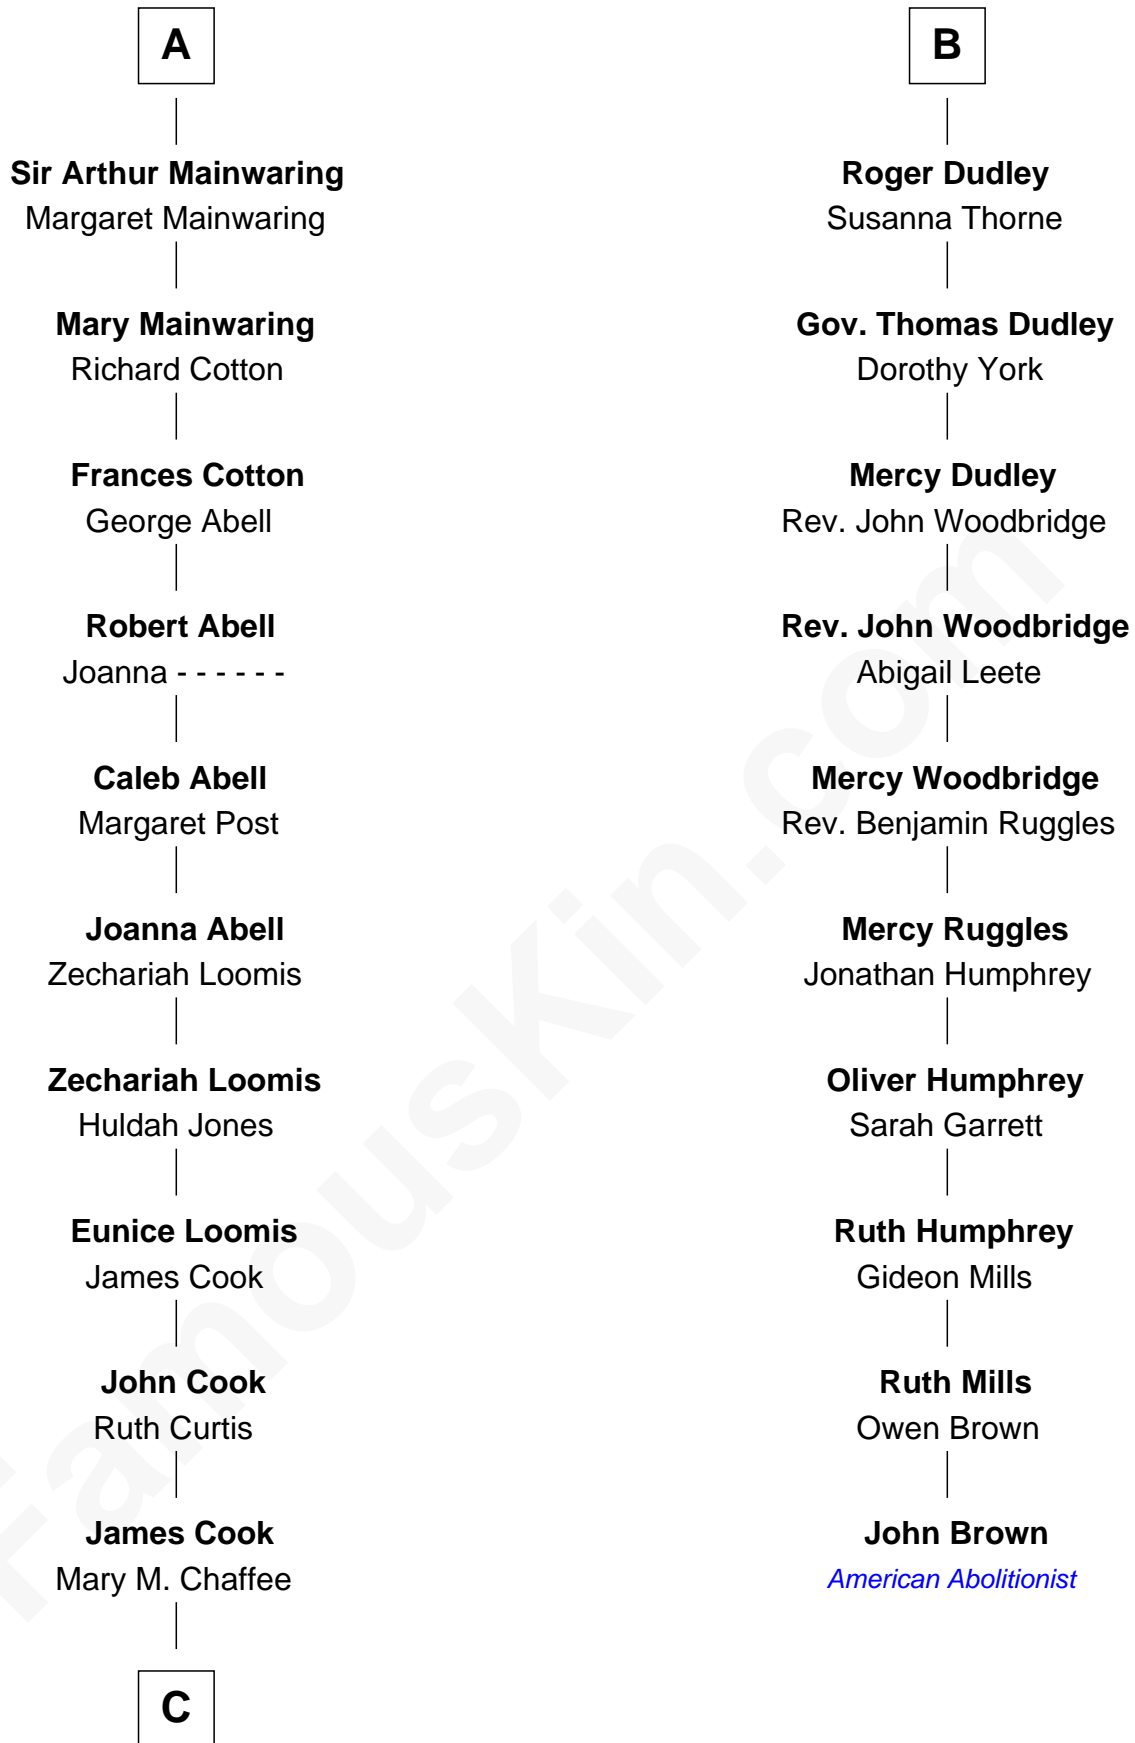

FamousKin.com

Relationship Chart of

Amber Stevens West

TV and Movie Actress

16th cousin 5 times removed of

John Brown
American Abolitionist

C

Josey Chaffee Cook
Julianne Frances Taylor

Frances Jemima Cook
Albert Baas

LaVerne M. Baas
Keith Karl Ingstad

Terry Keith Ingstad
Beverly Jean Cunningham

Amber Stevens West
TV and Movie Actress