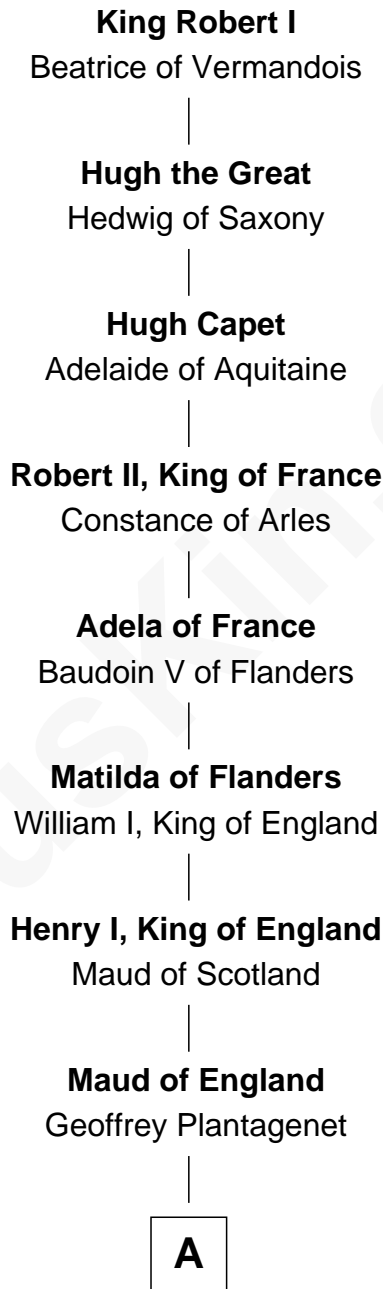

**FamousKin.com**  
**Relationship Chart of**  
**Amber Stevens West**  
*TV and Movie Actress*

**31st Great-granddaughter of**  
**King Robert I**  
*King of France*

FamousKin.com

**A**

**Henry II, King of England**

Eleanor of Aquitaine

**John, King of England**

----- De Warenne

**Sir Richard FitzRoy**

Rose de Dover

**Isabel de Dover**

Sir Maurice de Berkeley

**Sir Thomas de Berkeley**