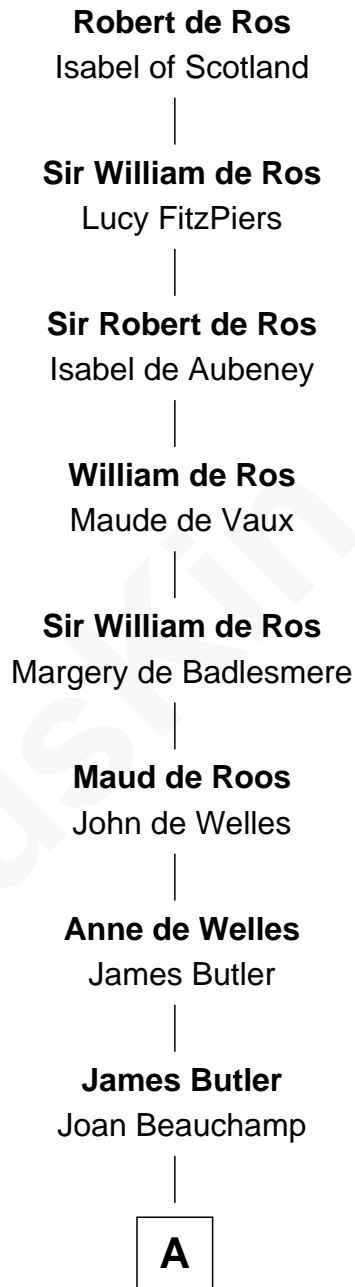

FamousKin.com Relationship Chart of

Amber Stevens West

TV and Movie Actress

24th Great-granddaughter of

Robert de Ros

Magna Carta Surety

A

Elizabeth Butler

John Talbot

Ann Talbot

Sir Henry Vernon

Elizabeth Vernon

Sir Robert Corbet

Dorothy Corbet

Sir Richard Mainwaring

Sir Arthur Mainwaring

Margaret Mainwaring

Mary Mainwaring

Richard Cotton

Frances Cotton

George Abell

Robert Abell

Joanna - - - - -

Caleb Abell