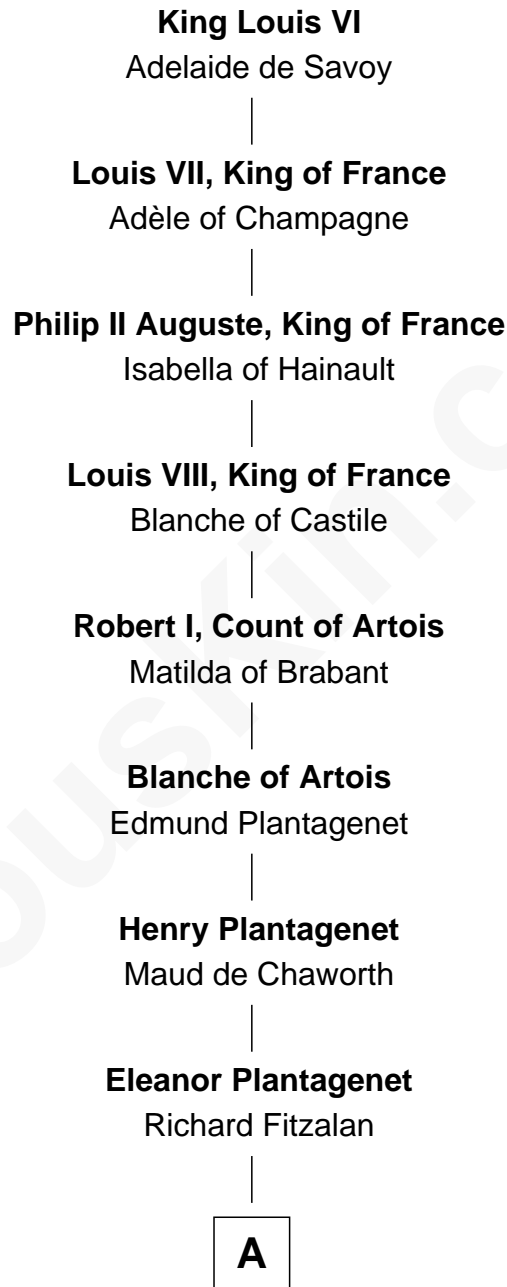

FamousKin.com Relationship Chart of

Amber Stevens West

TV and Movie Actress

27th Great-granddaughter of

King Louis VI

King of France

A

Sir Richard Fitzalan

Elizabeth de Bohun

Joan Fitzalan

Sir William Beauchamp

Joan Beauchamp

James Butler

Elizabeth Butler

John Talbot

Ann Talbot

Sir Henry Vernon

Elizabeth Vernon

Sir Robert Corbet

Dorothy Corbet

Sir Richard Mainwaring

Sir Arthur Mainwaring

Margaret Mainwaring

Mary Mainwaring