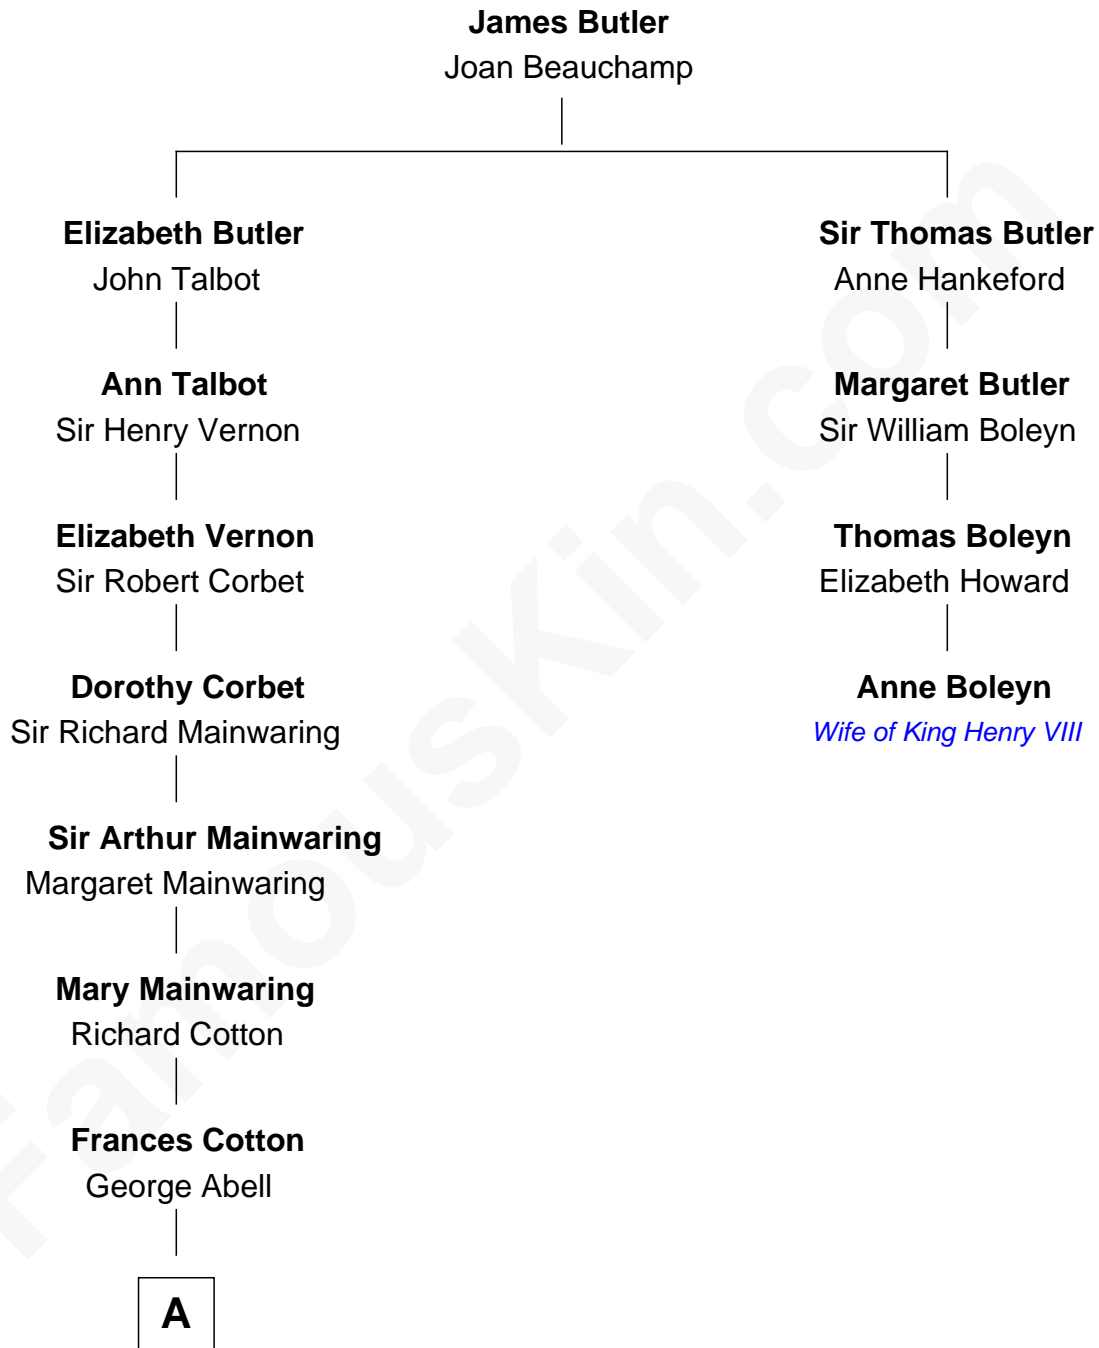

**FamousKin.com**  
**Relationship Chart of**  
**Amber Stevens West**  
*TV and Movie Actress*

**3rd cousin 15 times removed of**

**Anne Boleyn**  
*2nd Wife of King Henry VIII*

**B**

—  
**Terry Keith Ingstad**  
Beverly Jean Cunningham

—  
**Amber Stevens West**  
*TV and Movie Actress*

FamousKin.com