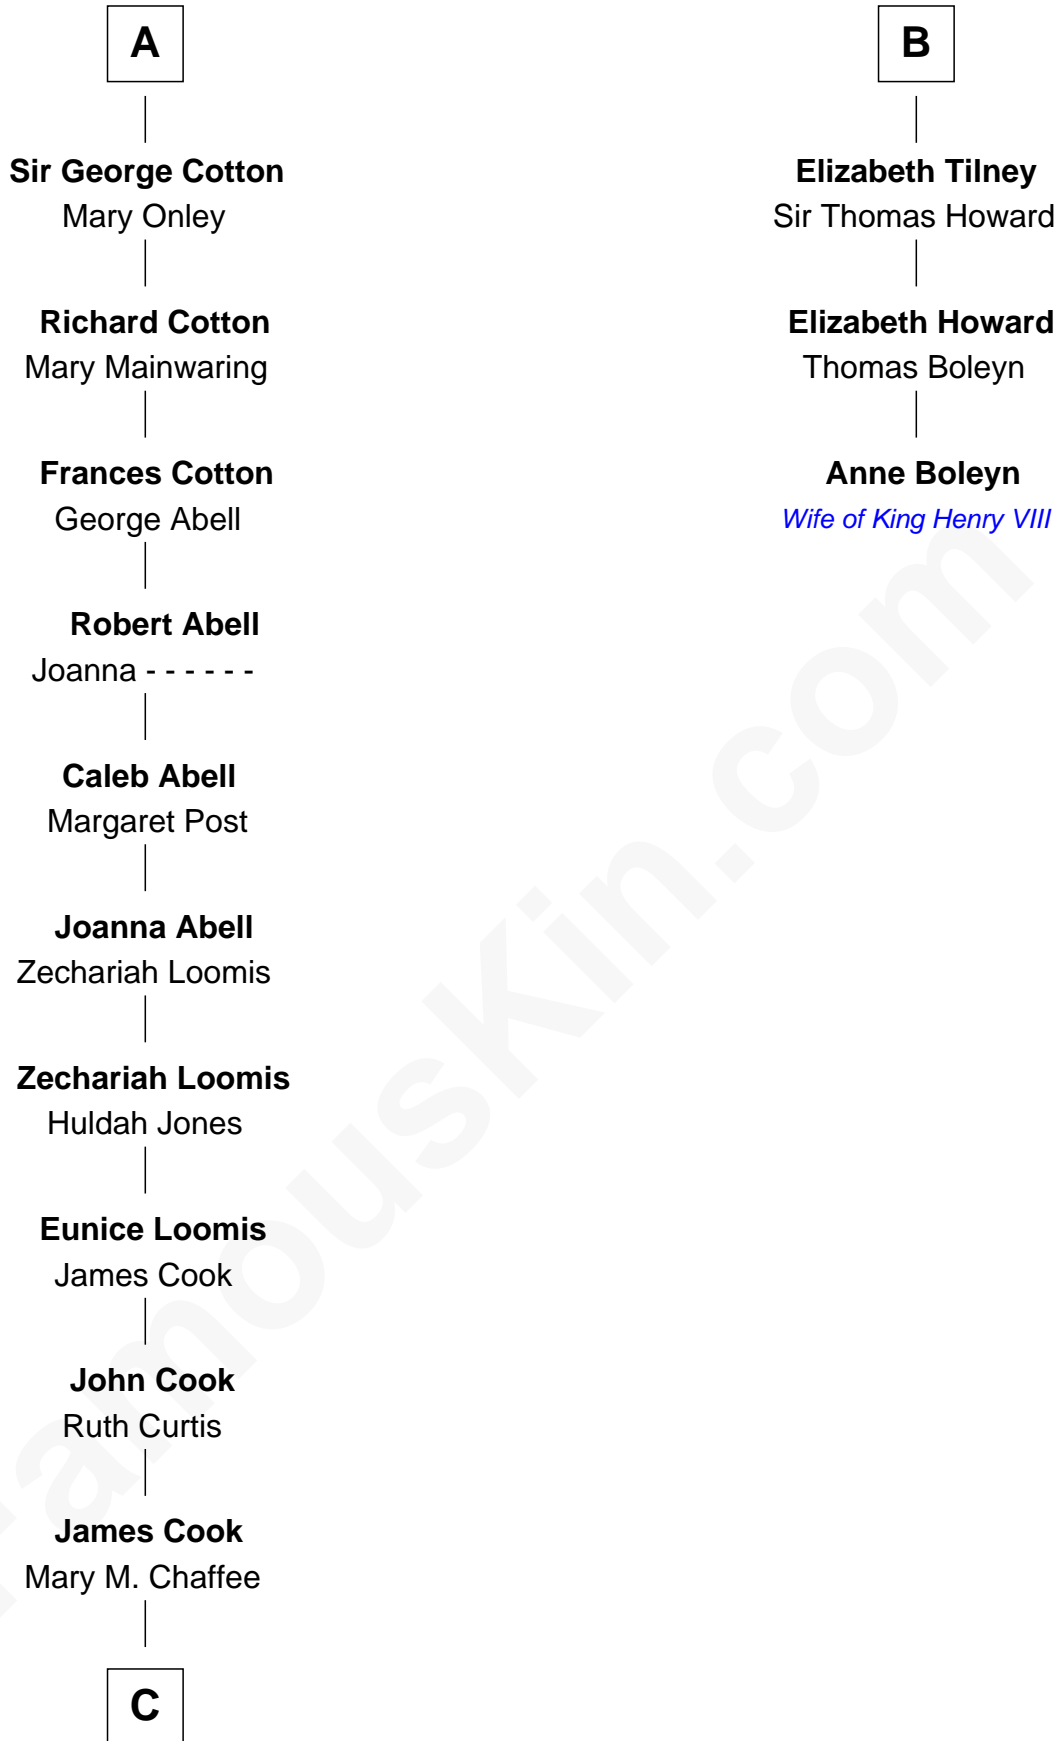

FamousKin.com
Relationship Chart of
Amber Stevens West
TV and Movie Actress

9th cousin 12 times removed of

Anne Boleyn
2nd Wife of King Henry VIII

Sir William de Cantilupe
 Eve de Braiose

C

Josey Chaffee Cook
Julianne Frances Taylor

Frances Jemima Cook
Albert Baas

LaVerne M. Baas
Keith Karl Ingstad

Terry Keith Ingstad
Beverly Jean Cunningham

Amber Stevens West
TV and Movie Actress