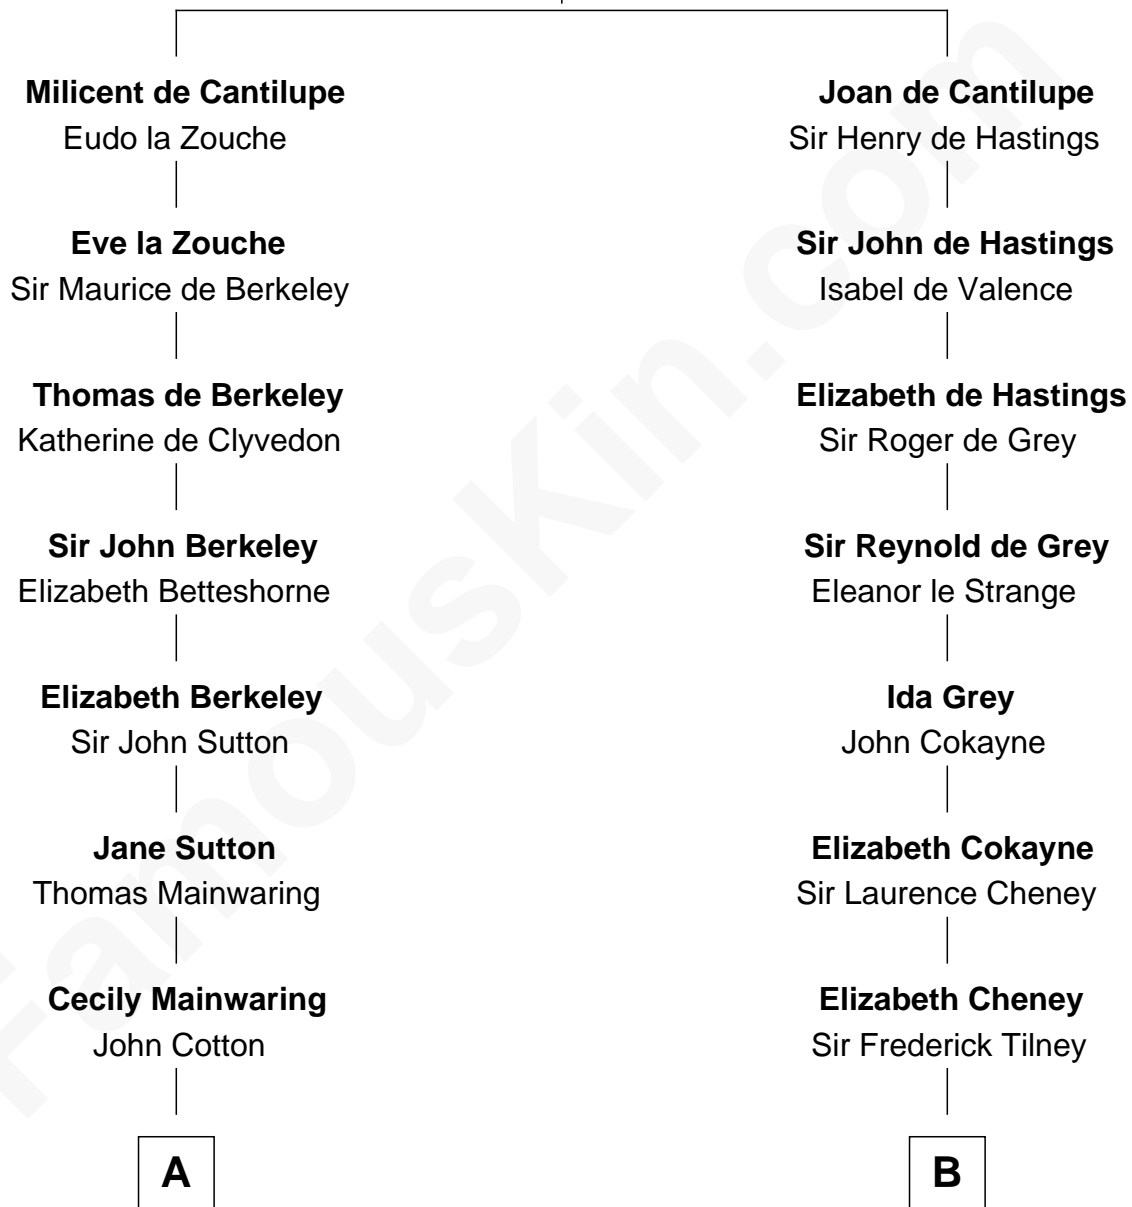

FamousKin.com
Relationship Chart of
Amber Stevens West
TV and Movie Actress

9th cousin 12 times removed of

Anne Boleyn
2nd Wife of King Henry VIII

Sir William de Cantilupe
 Eve de Braiose

C

Josey Chaffee Cook
Julianne Frances Taylor