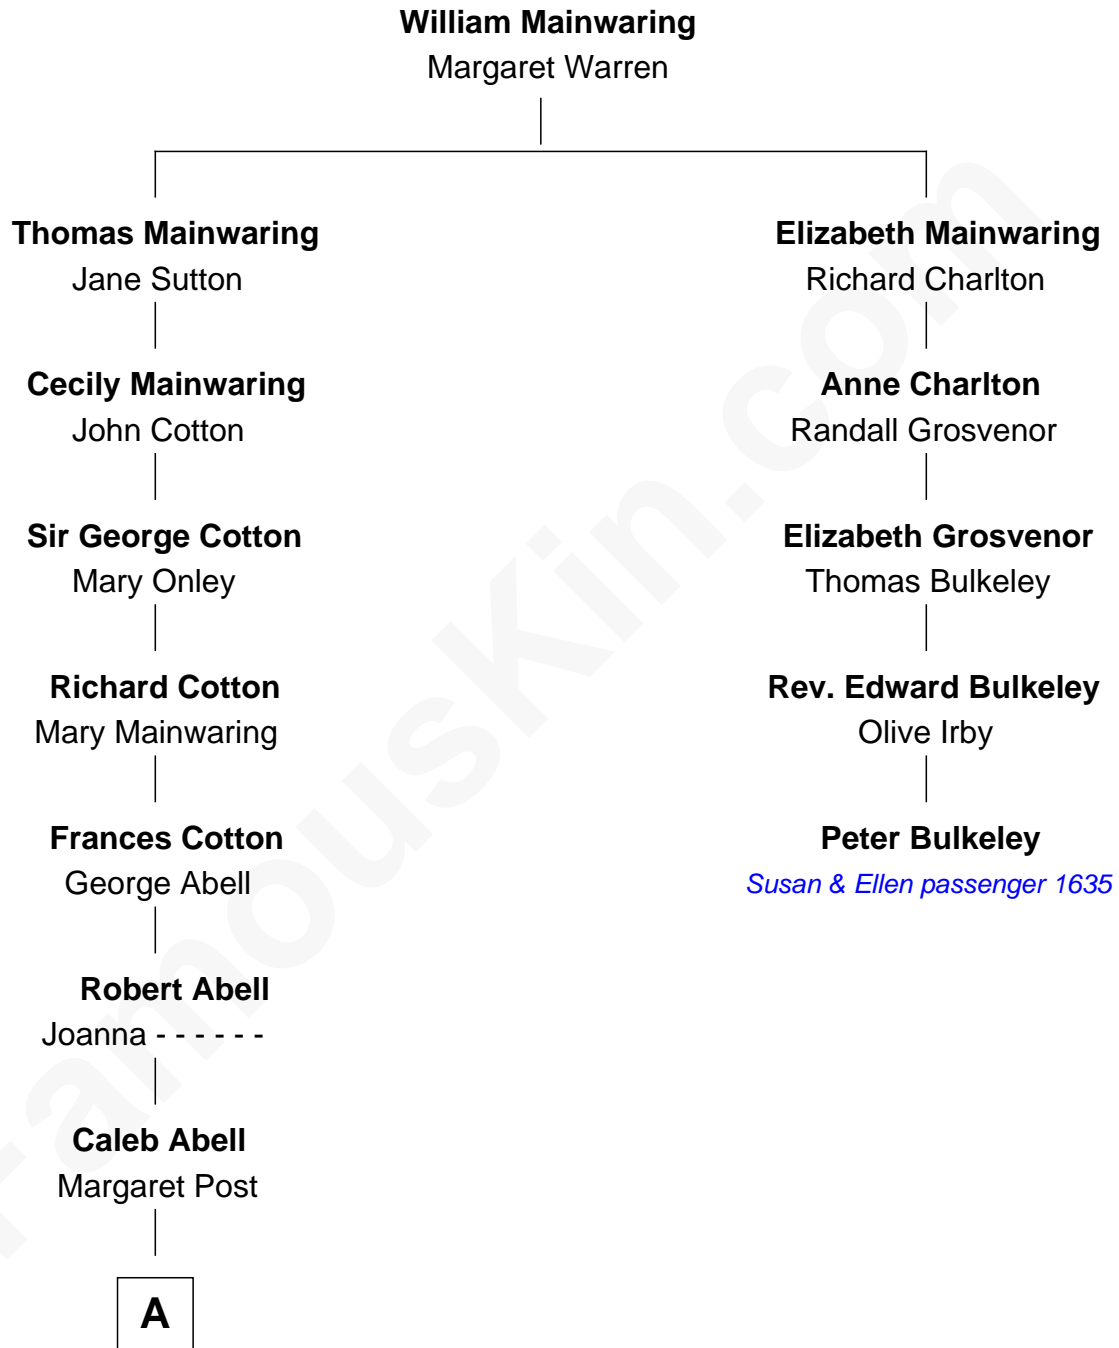

FamousKin.com
Relationship Chart of
Amber Stevens West
TV and Movie Actress

4th cousin 12 times removed of

Peter Bulkeley

(1582/3 - 1658/9) Susan & Ellen passenger 1635

A

Joanna Abell

Zechariah Loomis

Zechariah Loomis