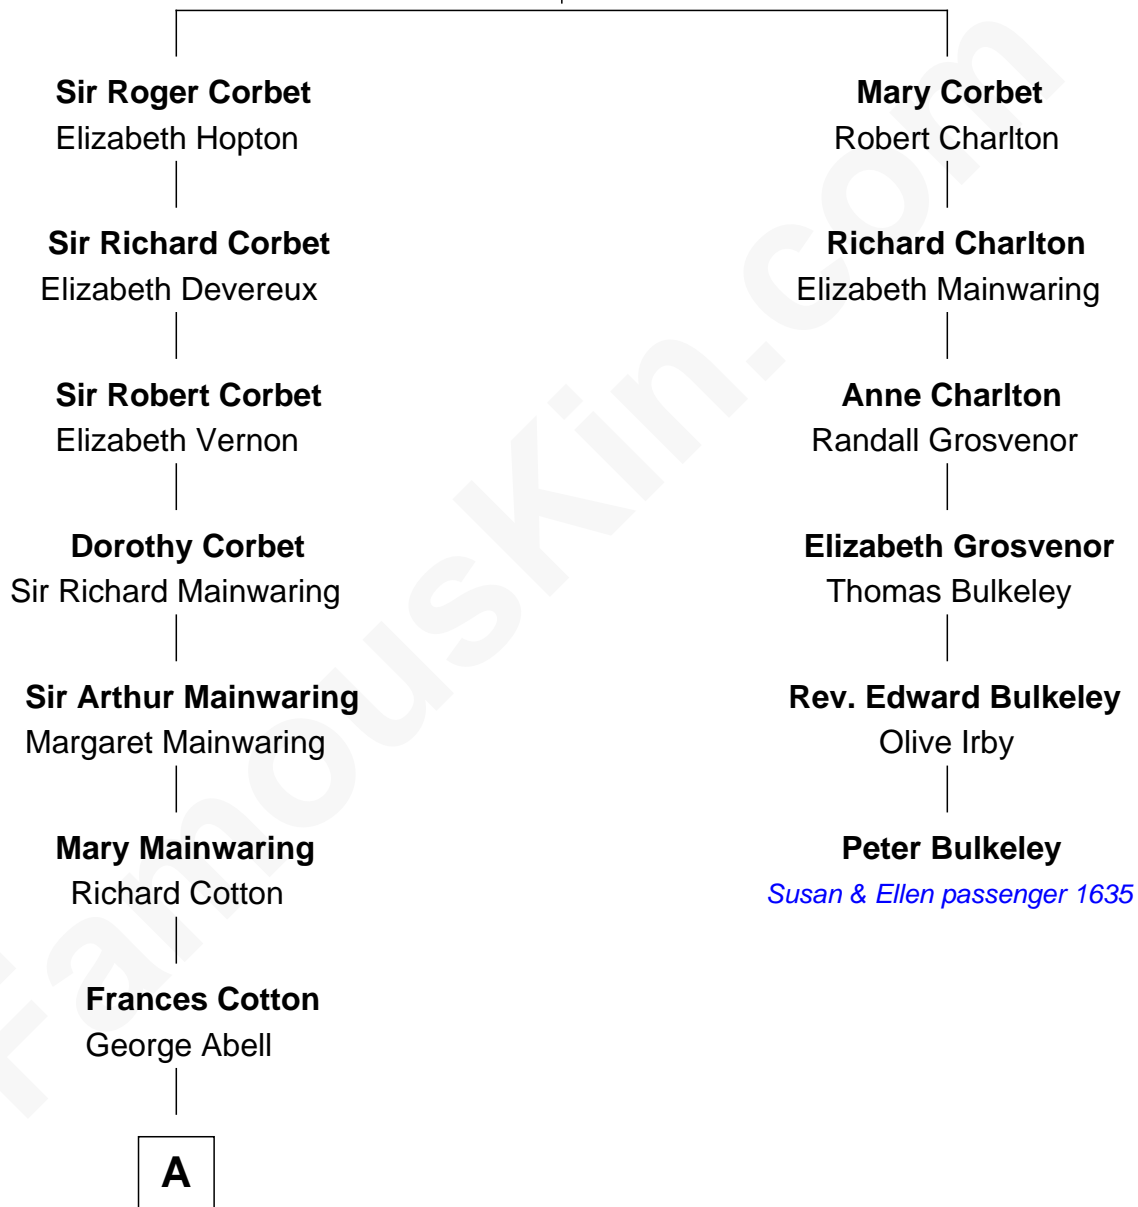

**FamousKin.com**  
**Relationship Chart of**  
**Amber Stevens West**  
*TV and Movie Actress*

**5th cousin 13 times removed of**

**Peter Bulkeley**

*(1582/3 - 1658/9) Susan & Ellen passenger 1635*

**Sir Robert Corbet**

Margaret - - - - -

**B**

**Terry Keith Ingstad**  
Beverly Jean Cunningham

**Amber Stevens West**  
*TV and Movie Actress*

FamousKin.com