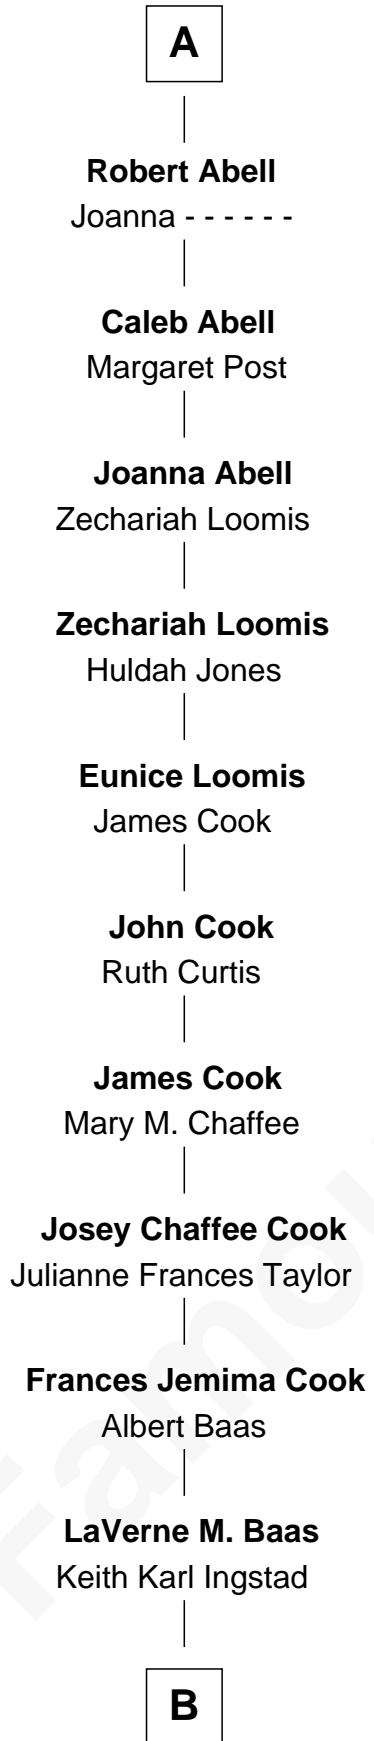

**FamousKin.com**  
**Relationship Chart of**  
**Amber Stevens West**  
*TV and Movie Actress*

**5th cousin 13 times removed of**

**Peter Bulkeley**

*(1582/3 - 1658/9) Susan & Ellen passenger 1635*

**Sir Robert Corbet**

Margaret - - - - -

**B**

**Terry Keith Ingstad**  
Beverly Jean Cunningham

**Amber Stevens West**  
*TV and Movie Actress*

FamousKin.com