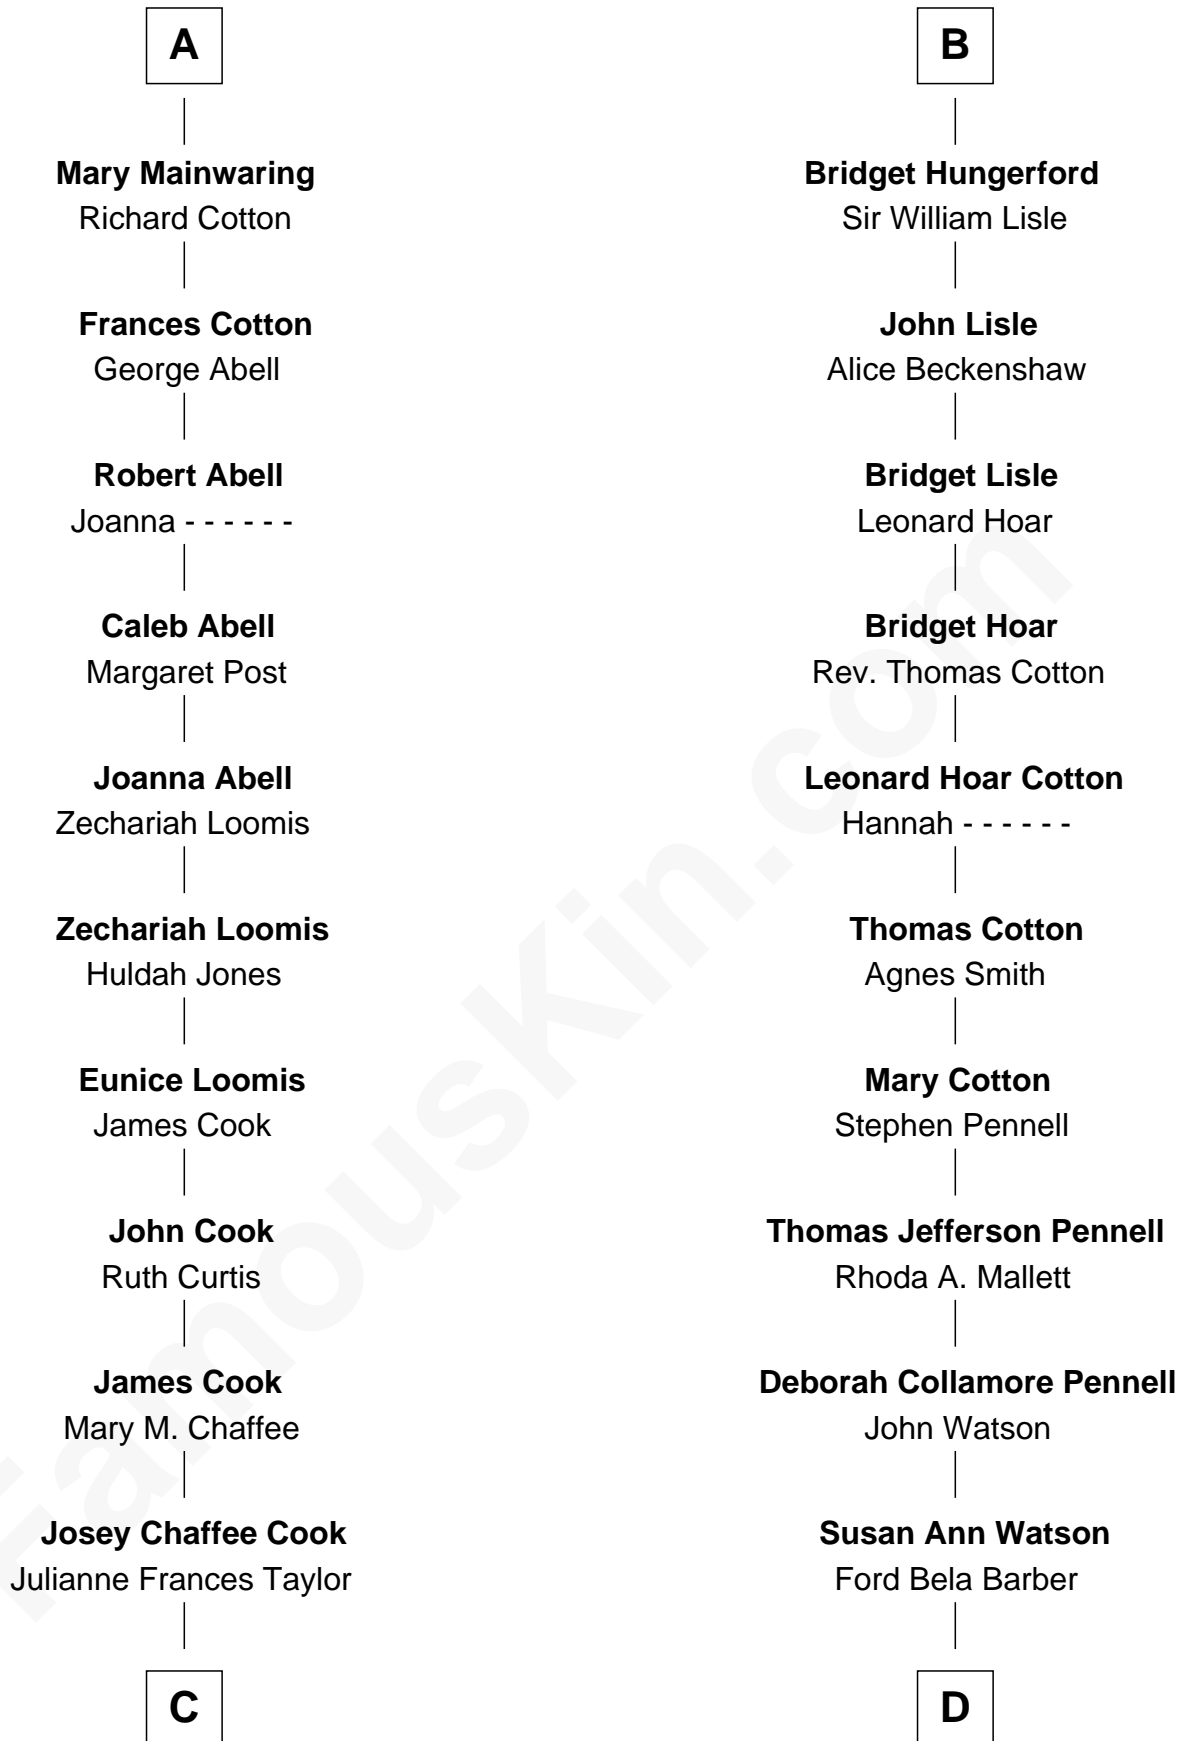

# FamousKin.com Relationship Chart of

**Shadove Stevens**

*Radio Disc Jockey*

19th cousin of

**Warren Buffett**

*Chairman & CEO, Berkshire Hathaway*

**Sir Richard Fitzalan**

Elizabeth de Bohun