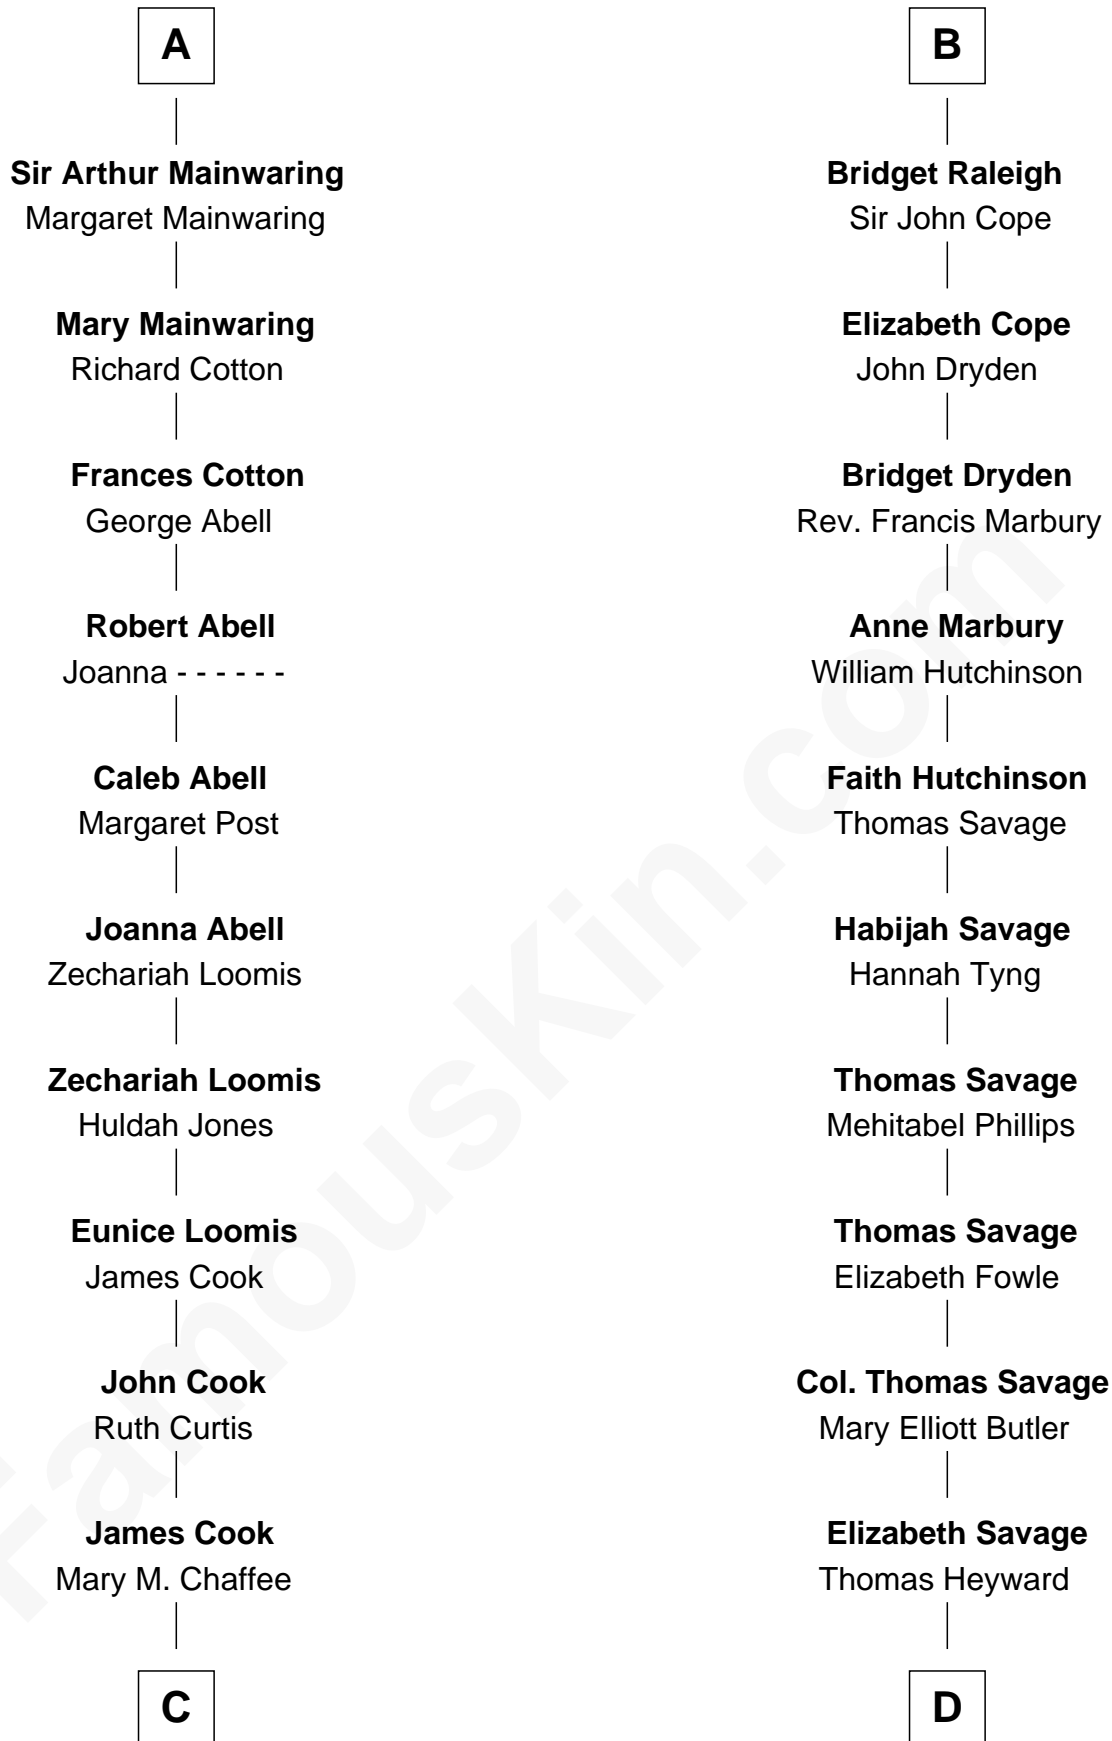

# FamousKin.com Relationship Chart of

**Shadove Stevens**

*Radio Disc Jockey*

20th cousin 1 time removed of

**DuBose Heyward**

*Author of Porgy (Porgy & Bess)*

**Sir James le Boteler**

Eleanor de Bohun

William Raleigh

**Sir Edward Raleigh**

Margaret Verney

**Sir Edward Raleigh**

Anne Chamberlayne

**B**

**C**

**Josey Chaffee Cook**  
Julianne Frances Taylor

**Frances Jemima Cook**  
Albert Baas

**LaVerne M. Baas**  
Keith Karl Ingstad

**Shadoe Stevens**  
*Radio Disc Jockey*

**D**

**Thomas Heyward**  
Ann Eliza Cuthbert

**Thomas Savage Heyward**  
Georgianna Hasell

**Thomas Savage Heyward**  
Louisa Watkins

**Edwin Watkins Heyward**  
Jane Screven DuBose

**DuBose Heyward**  
*American Novelist*